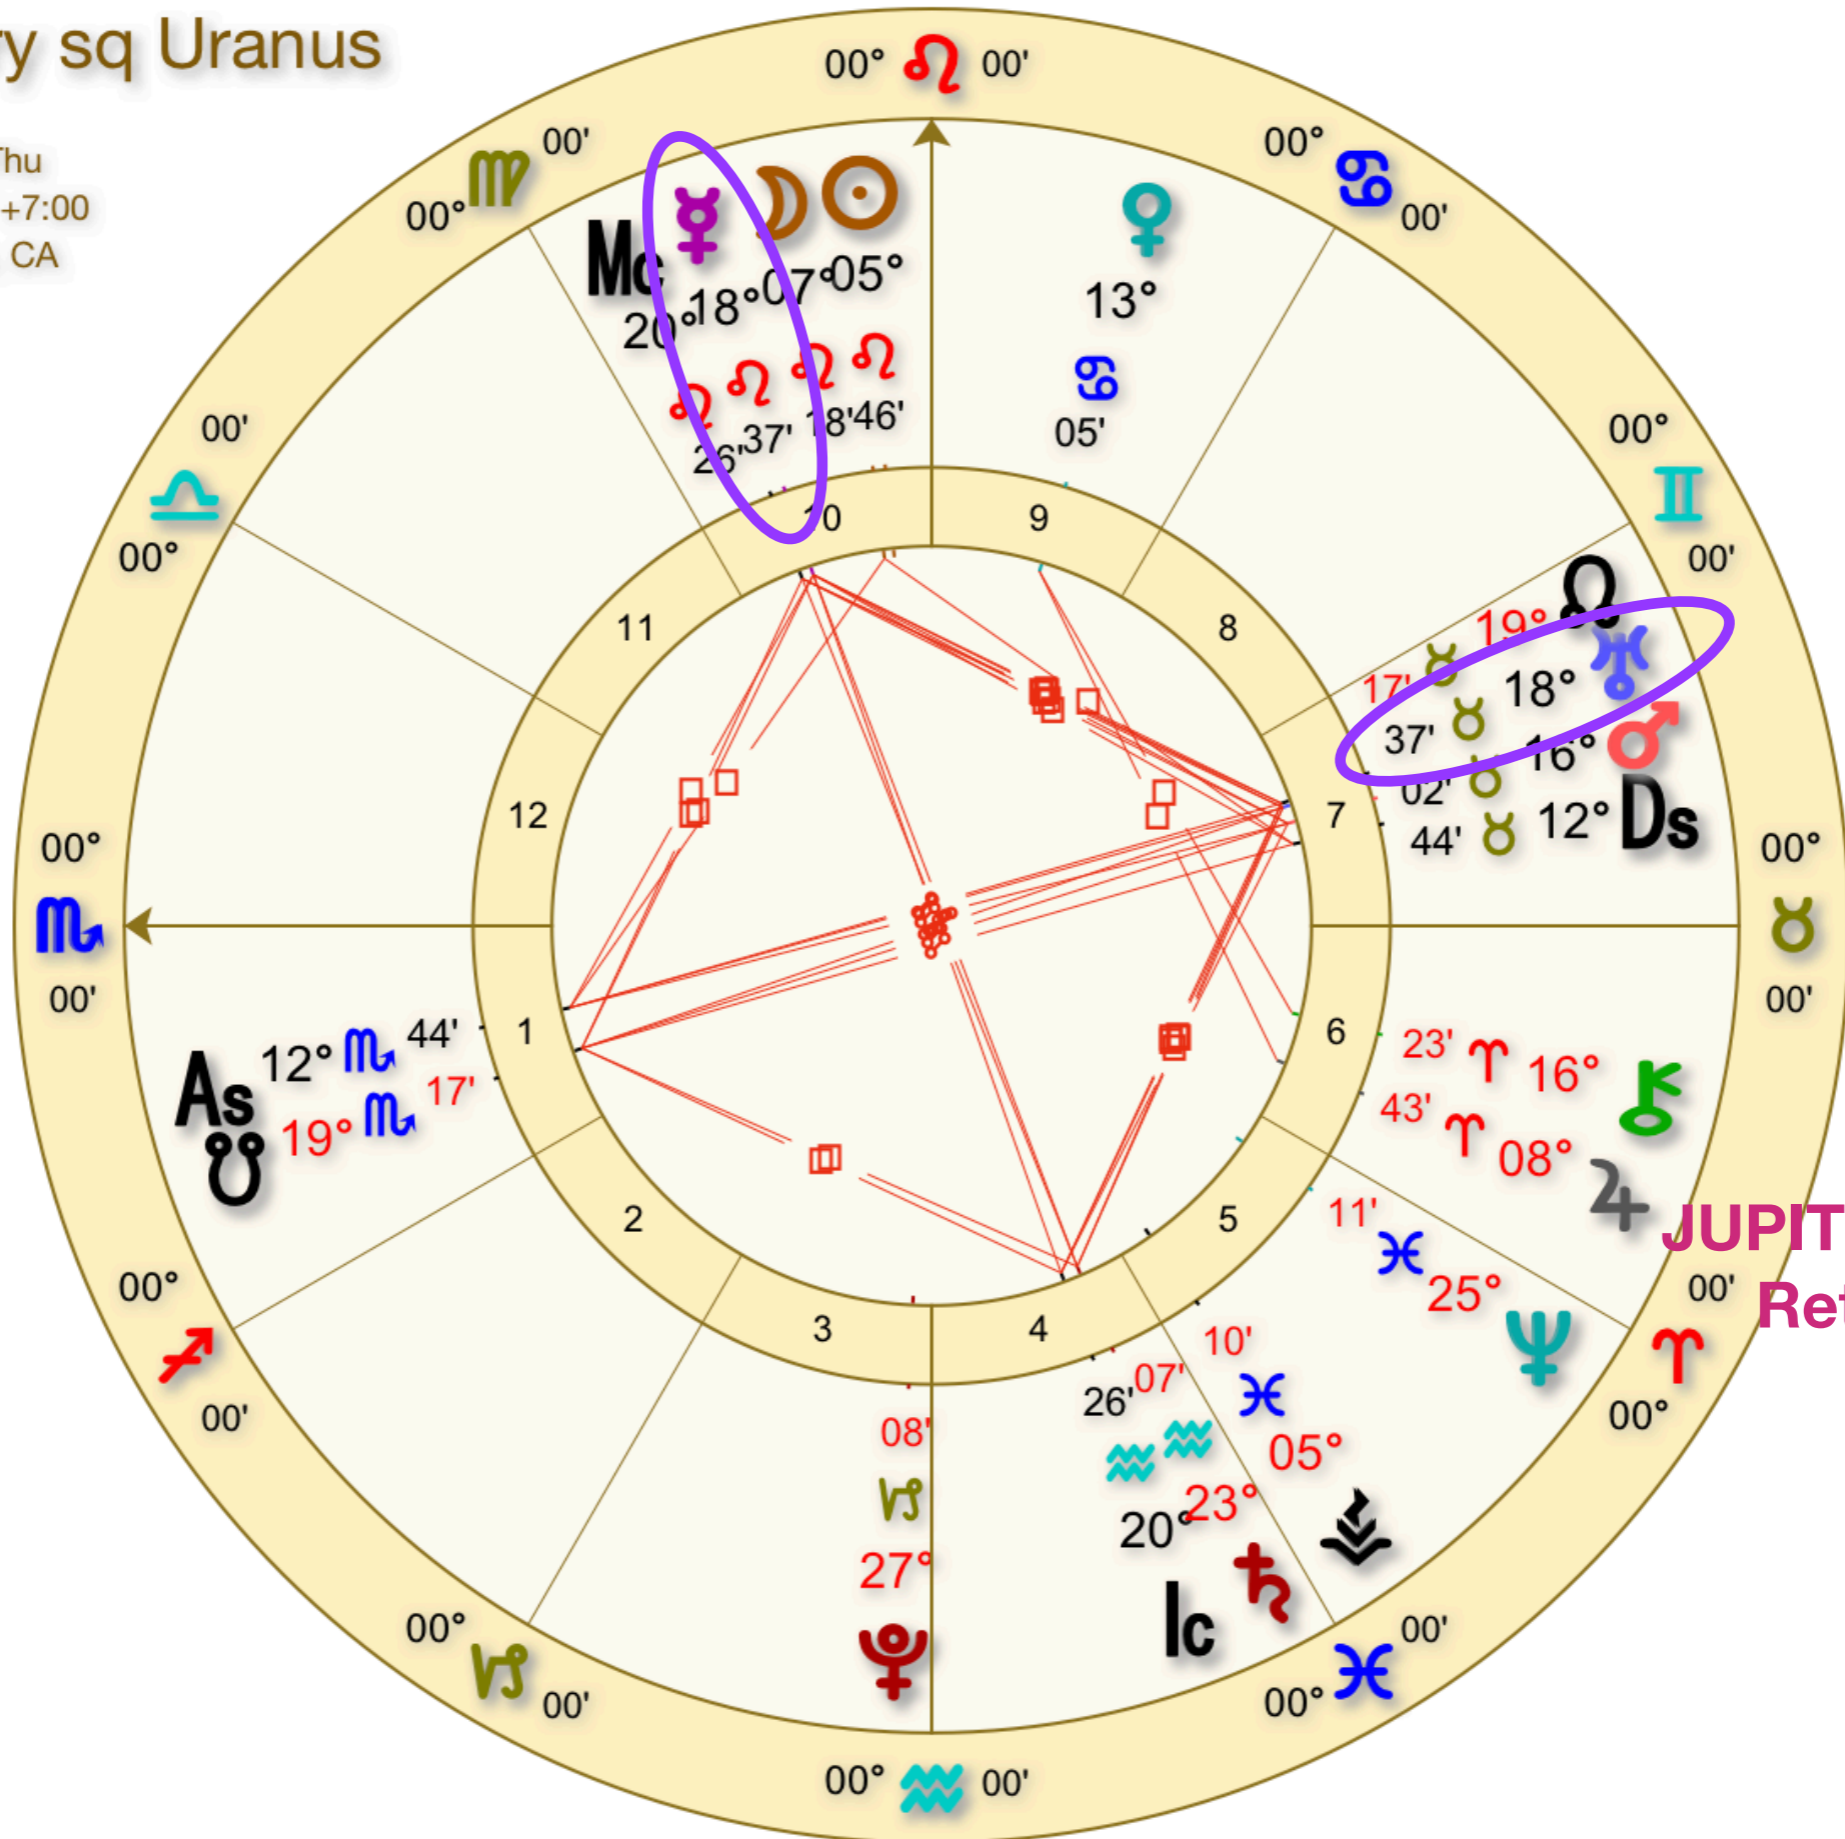

# MOON OCCULTS MARS/URANUS

Natal  
Jul 21 2022, Thu  
9:07 AM PDT +7:00  
san francisco, CA  
Geocentric  
Tropical  
Whole Sign

# LEO NEW MOON

Natal

Jul 28 2022, Thu

10:55 AM PDT +7:00

san francisco, CA

Geocentric

Tropical

Whole Sign

# Mercury sq Uranus

Natal

Jul 28 2022, Thu

2:15 PM PDT +7:00

san francisco, CA

Geocentric

Tropical

Whole Sign

**JUPITER stations Retrograde**