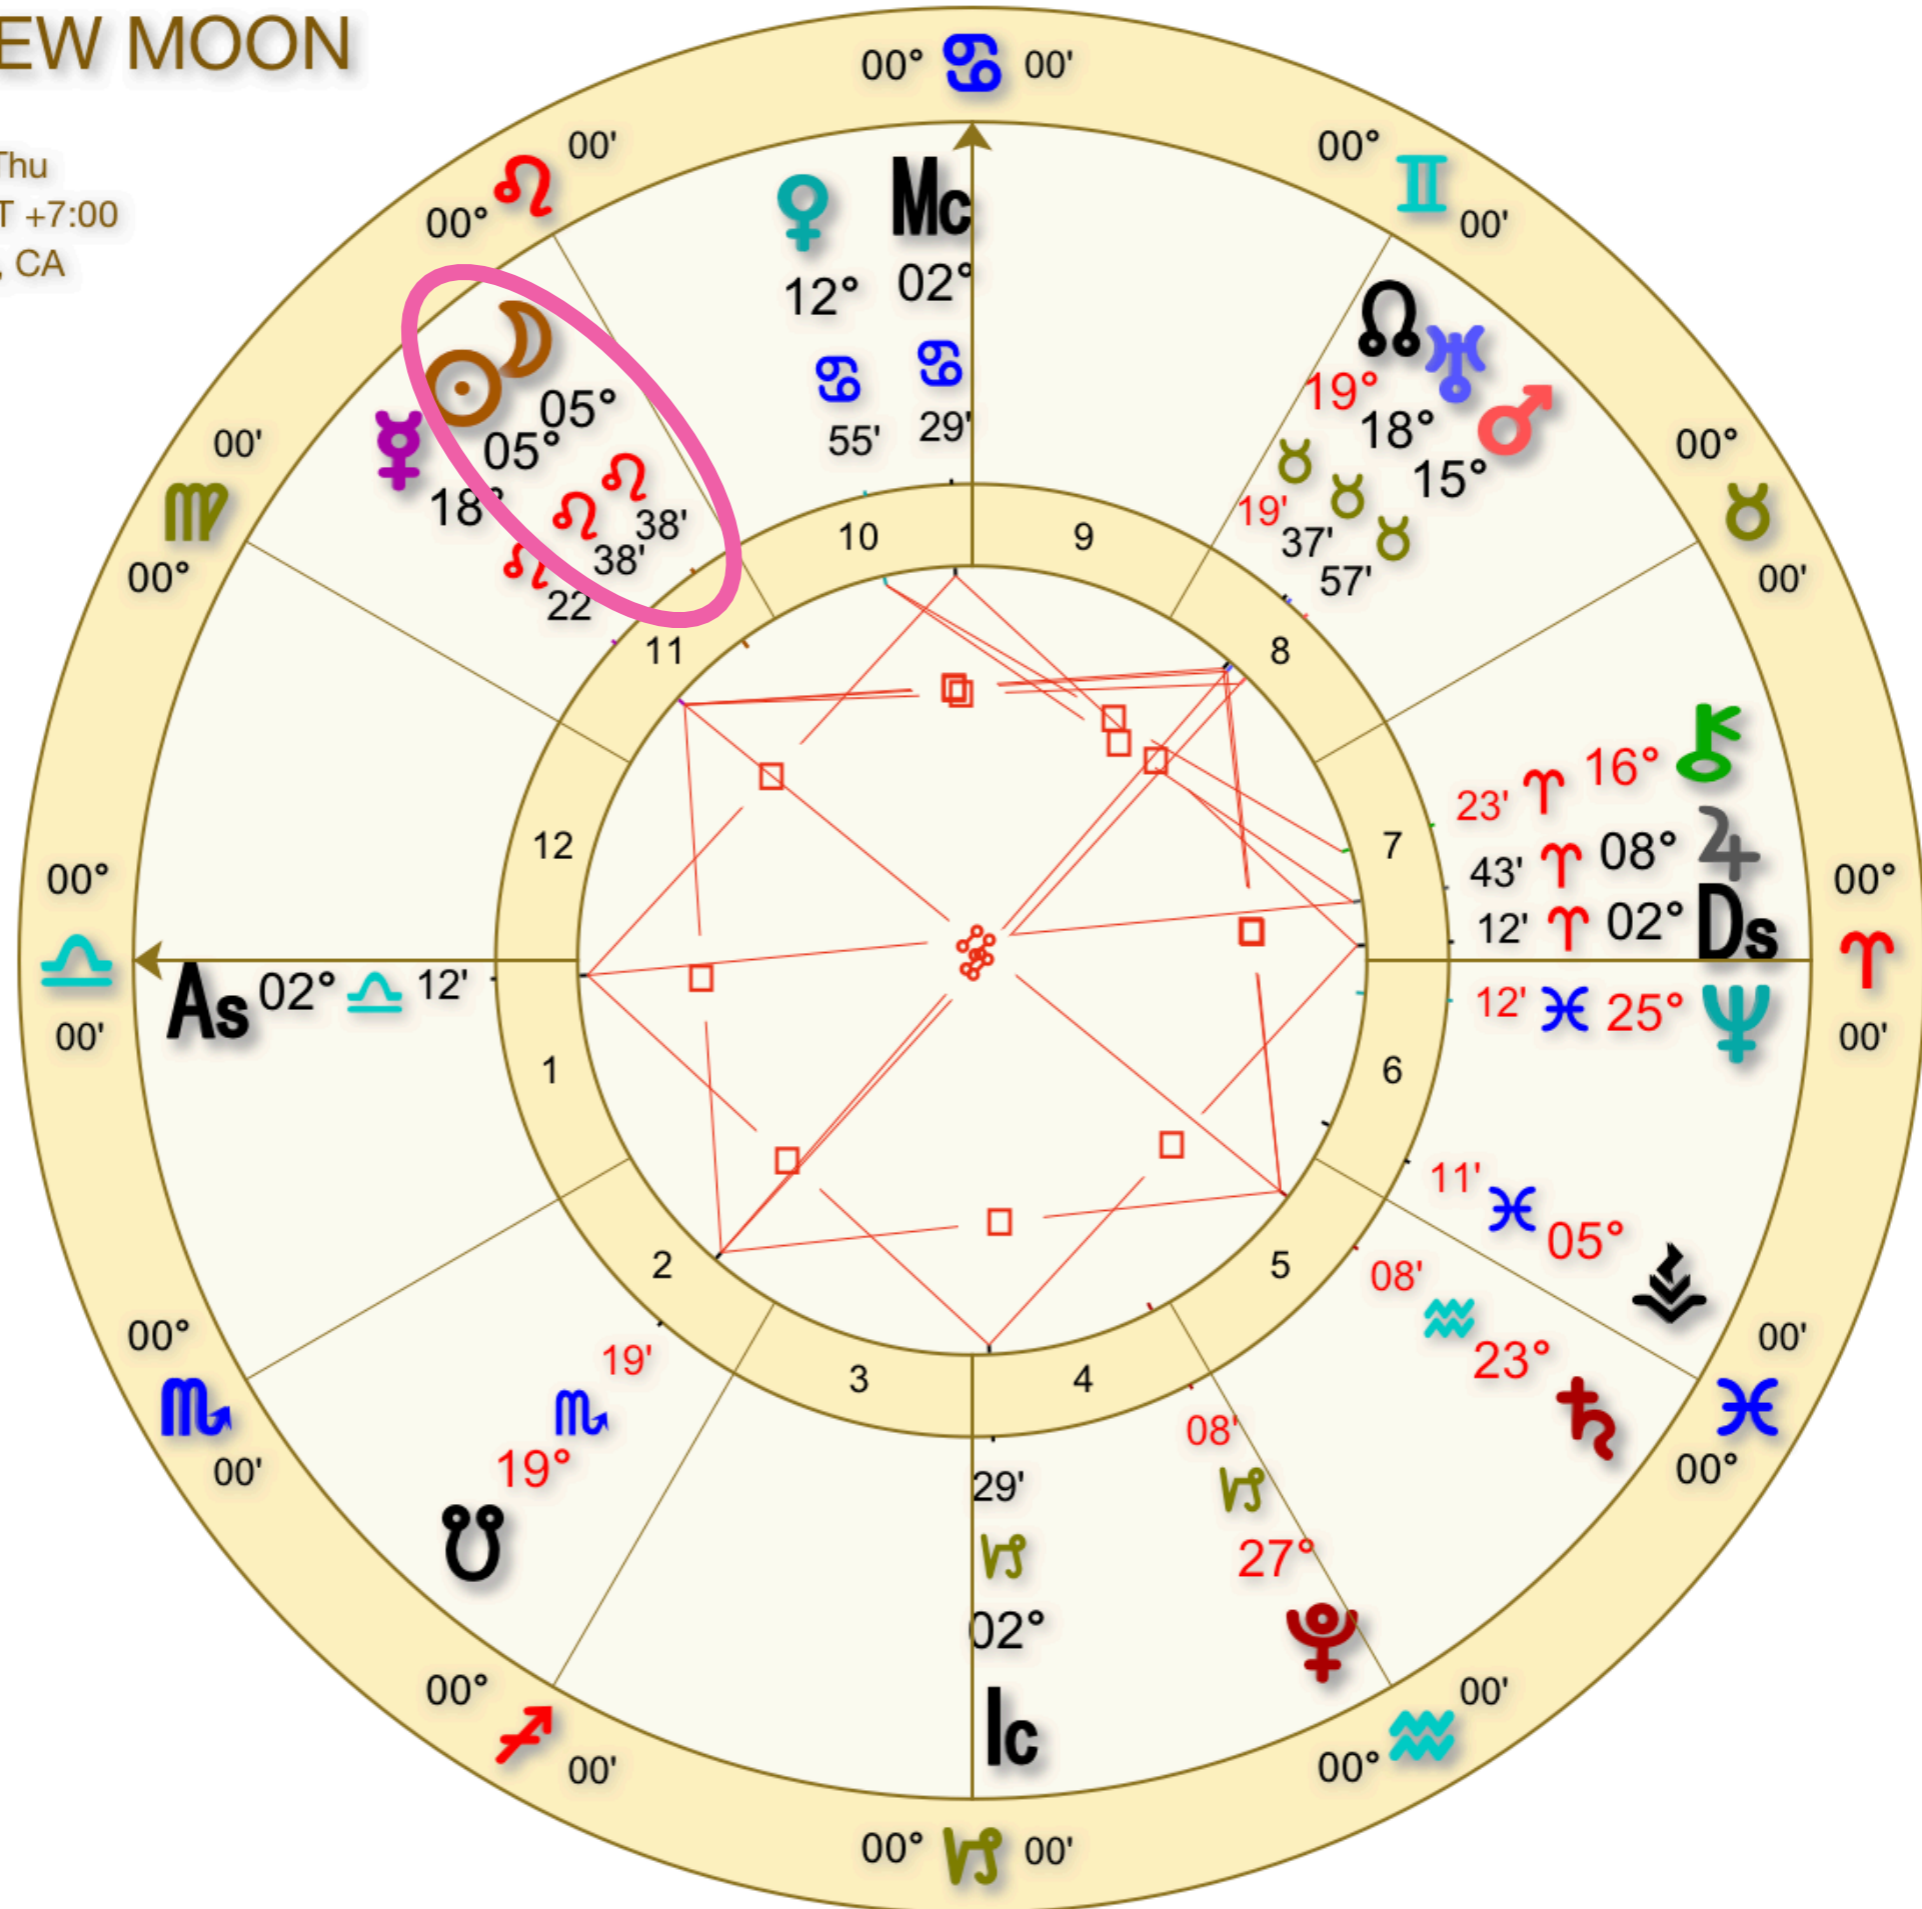

# SUN OPPOSIT PLUTO

Natal

Jul 19 2022, Tue  
6:35 PM PDT +7:00  
san francisco, CA

Geocentric  
Tropical  
Whole Sign

# MOON OCCULTS MARS/URANUS

Natal  
Jul 21 2022, Thu  
9:07 AM PDT +7:00  
san francisco, CA  
Geocentric  
Tropical  
Whole Sign

# LEO NEW MOON

Natal

Jul 28 2022, Thu

10:55 AM PDT +7:00

san francisco, CA

Geocentric

Tropical

Whole Sign

# Mercury sq Uranus

Natal

Jul 28 2022, Thu

2:15 PM PDT +7:00

san francisco, CA

Geocentric

Tropical

Whole Sign