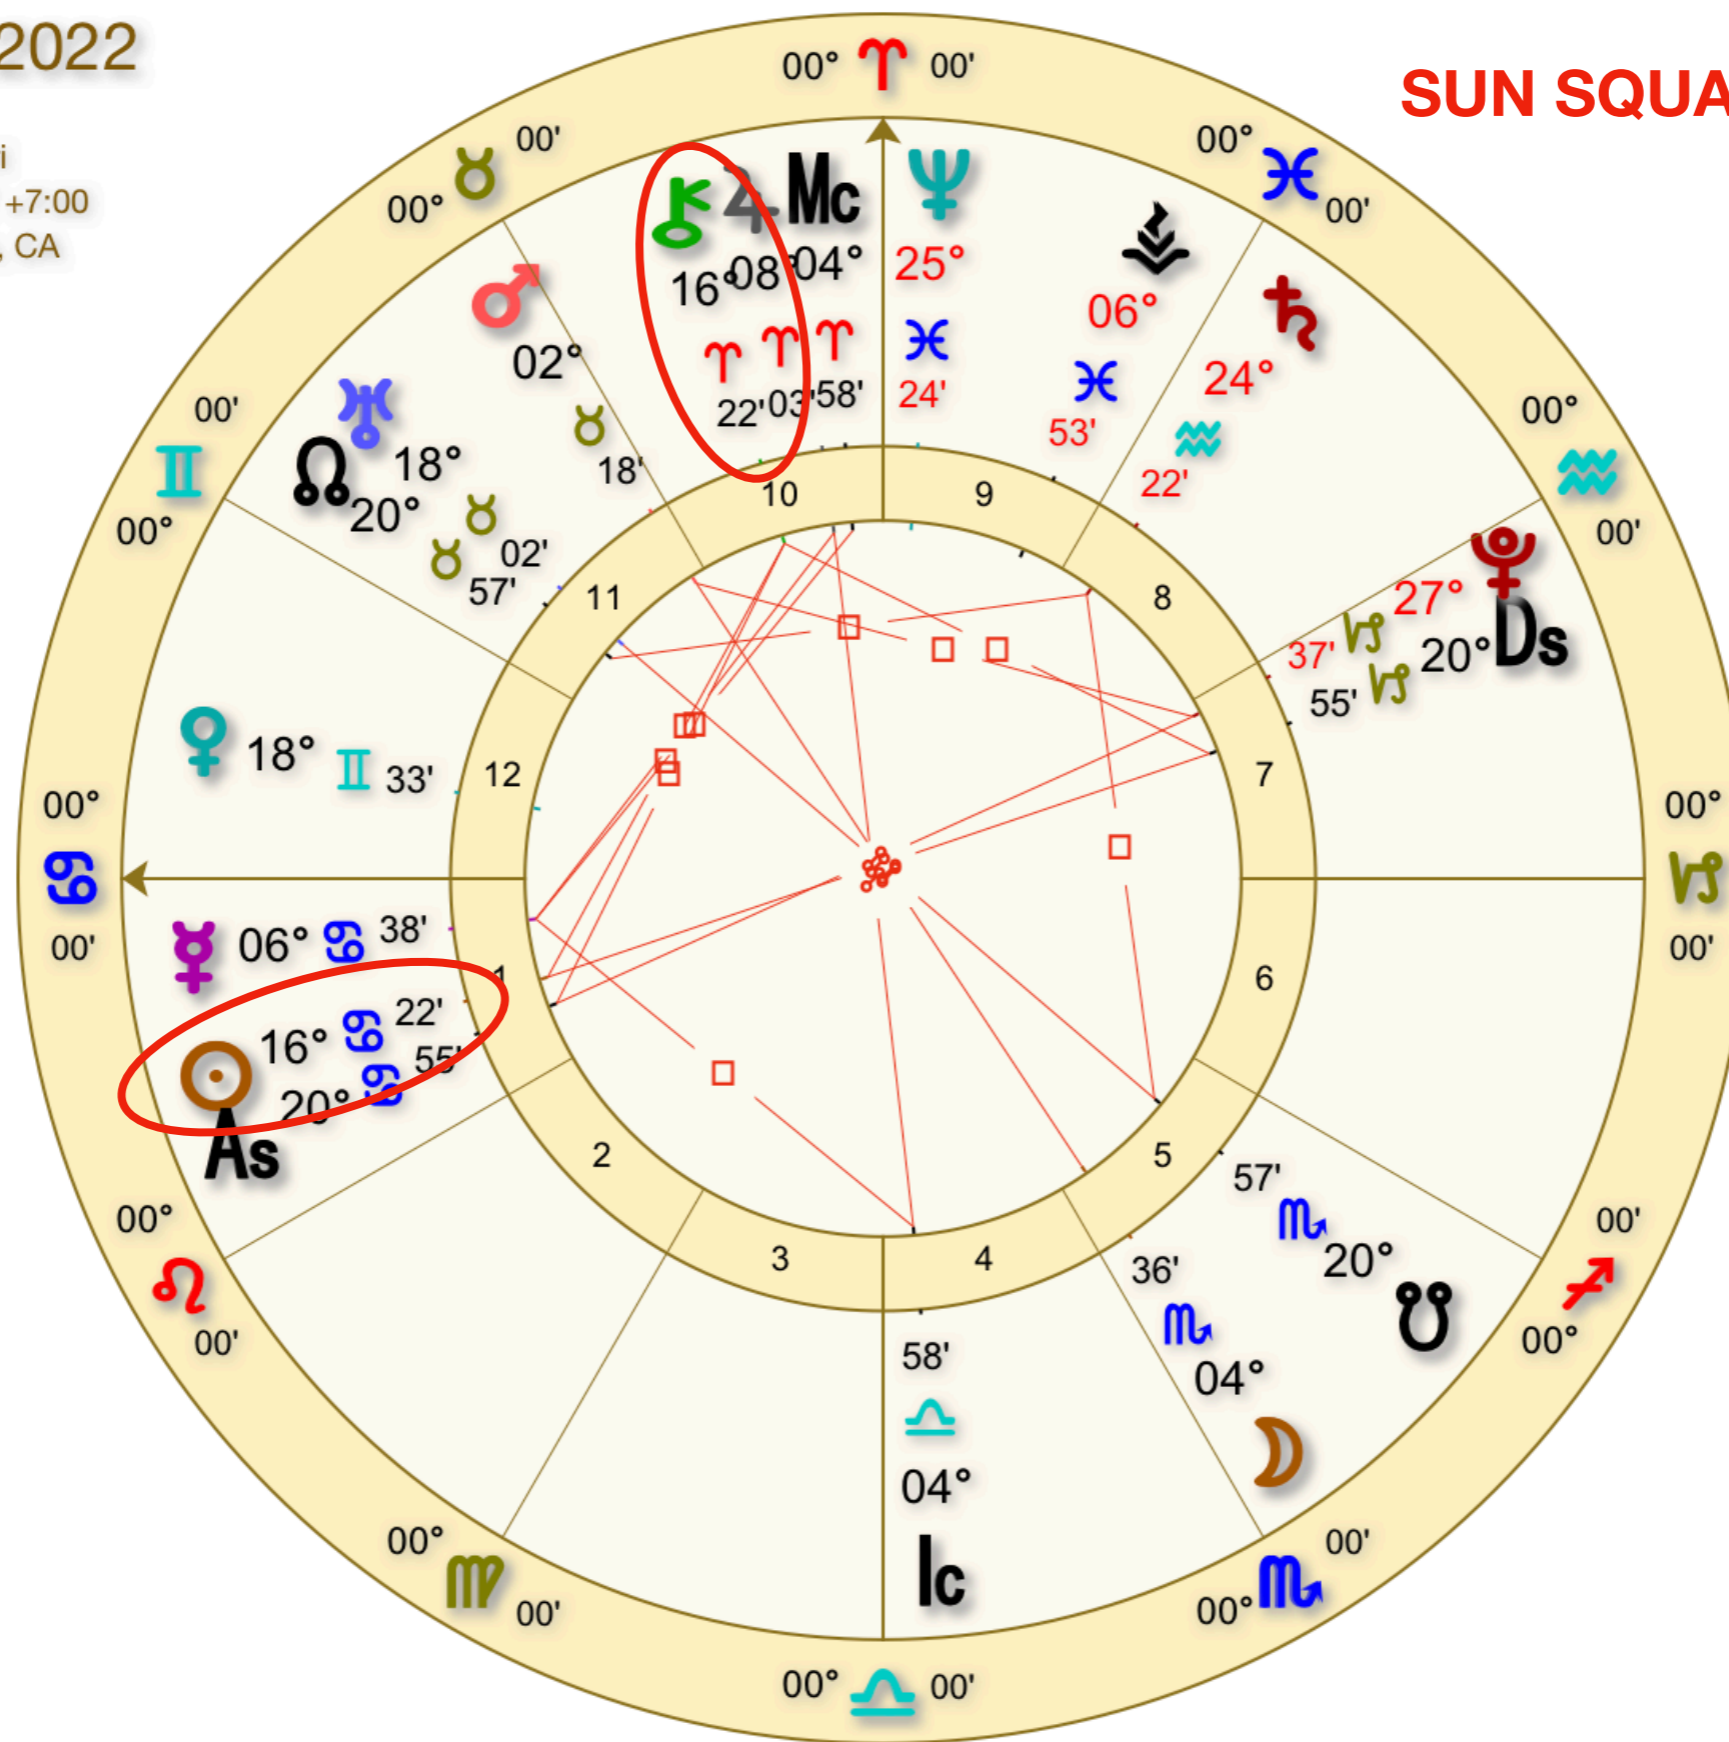

July 4 2022

Natal

Jul 4 2022, Mon  
11:04 PM PDT +7:00  
san francisco, CA  
Geocentric  
Tropical  
Whole Sign

**Mars enters Taurus**  
**Fire into earth**  
**Mercury enters Cancer**  
**Air into water**

July 8 2022

Natal

Jul 8 2022, Fri

6:22 AM PDT +7:00

san francisco, CA

Geocentric

Tropical

Whole Sign

# SUN SQUARES CHIRON

# FULL CAP MOON

Natal

Jul 13 2022, Wed

11:38 AM PDT +7:00

san francisco, CA

Geocentric

Tropical

Whole Sign