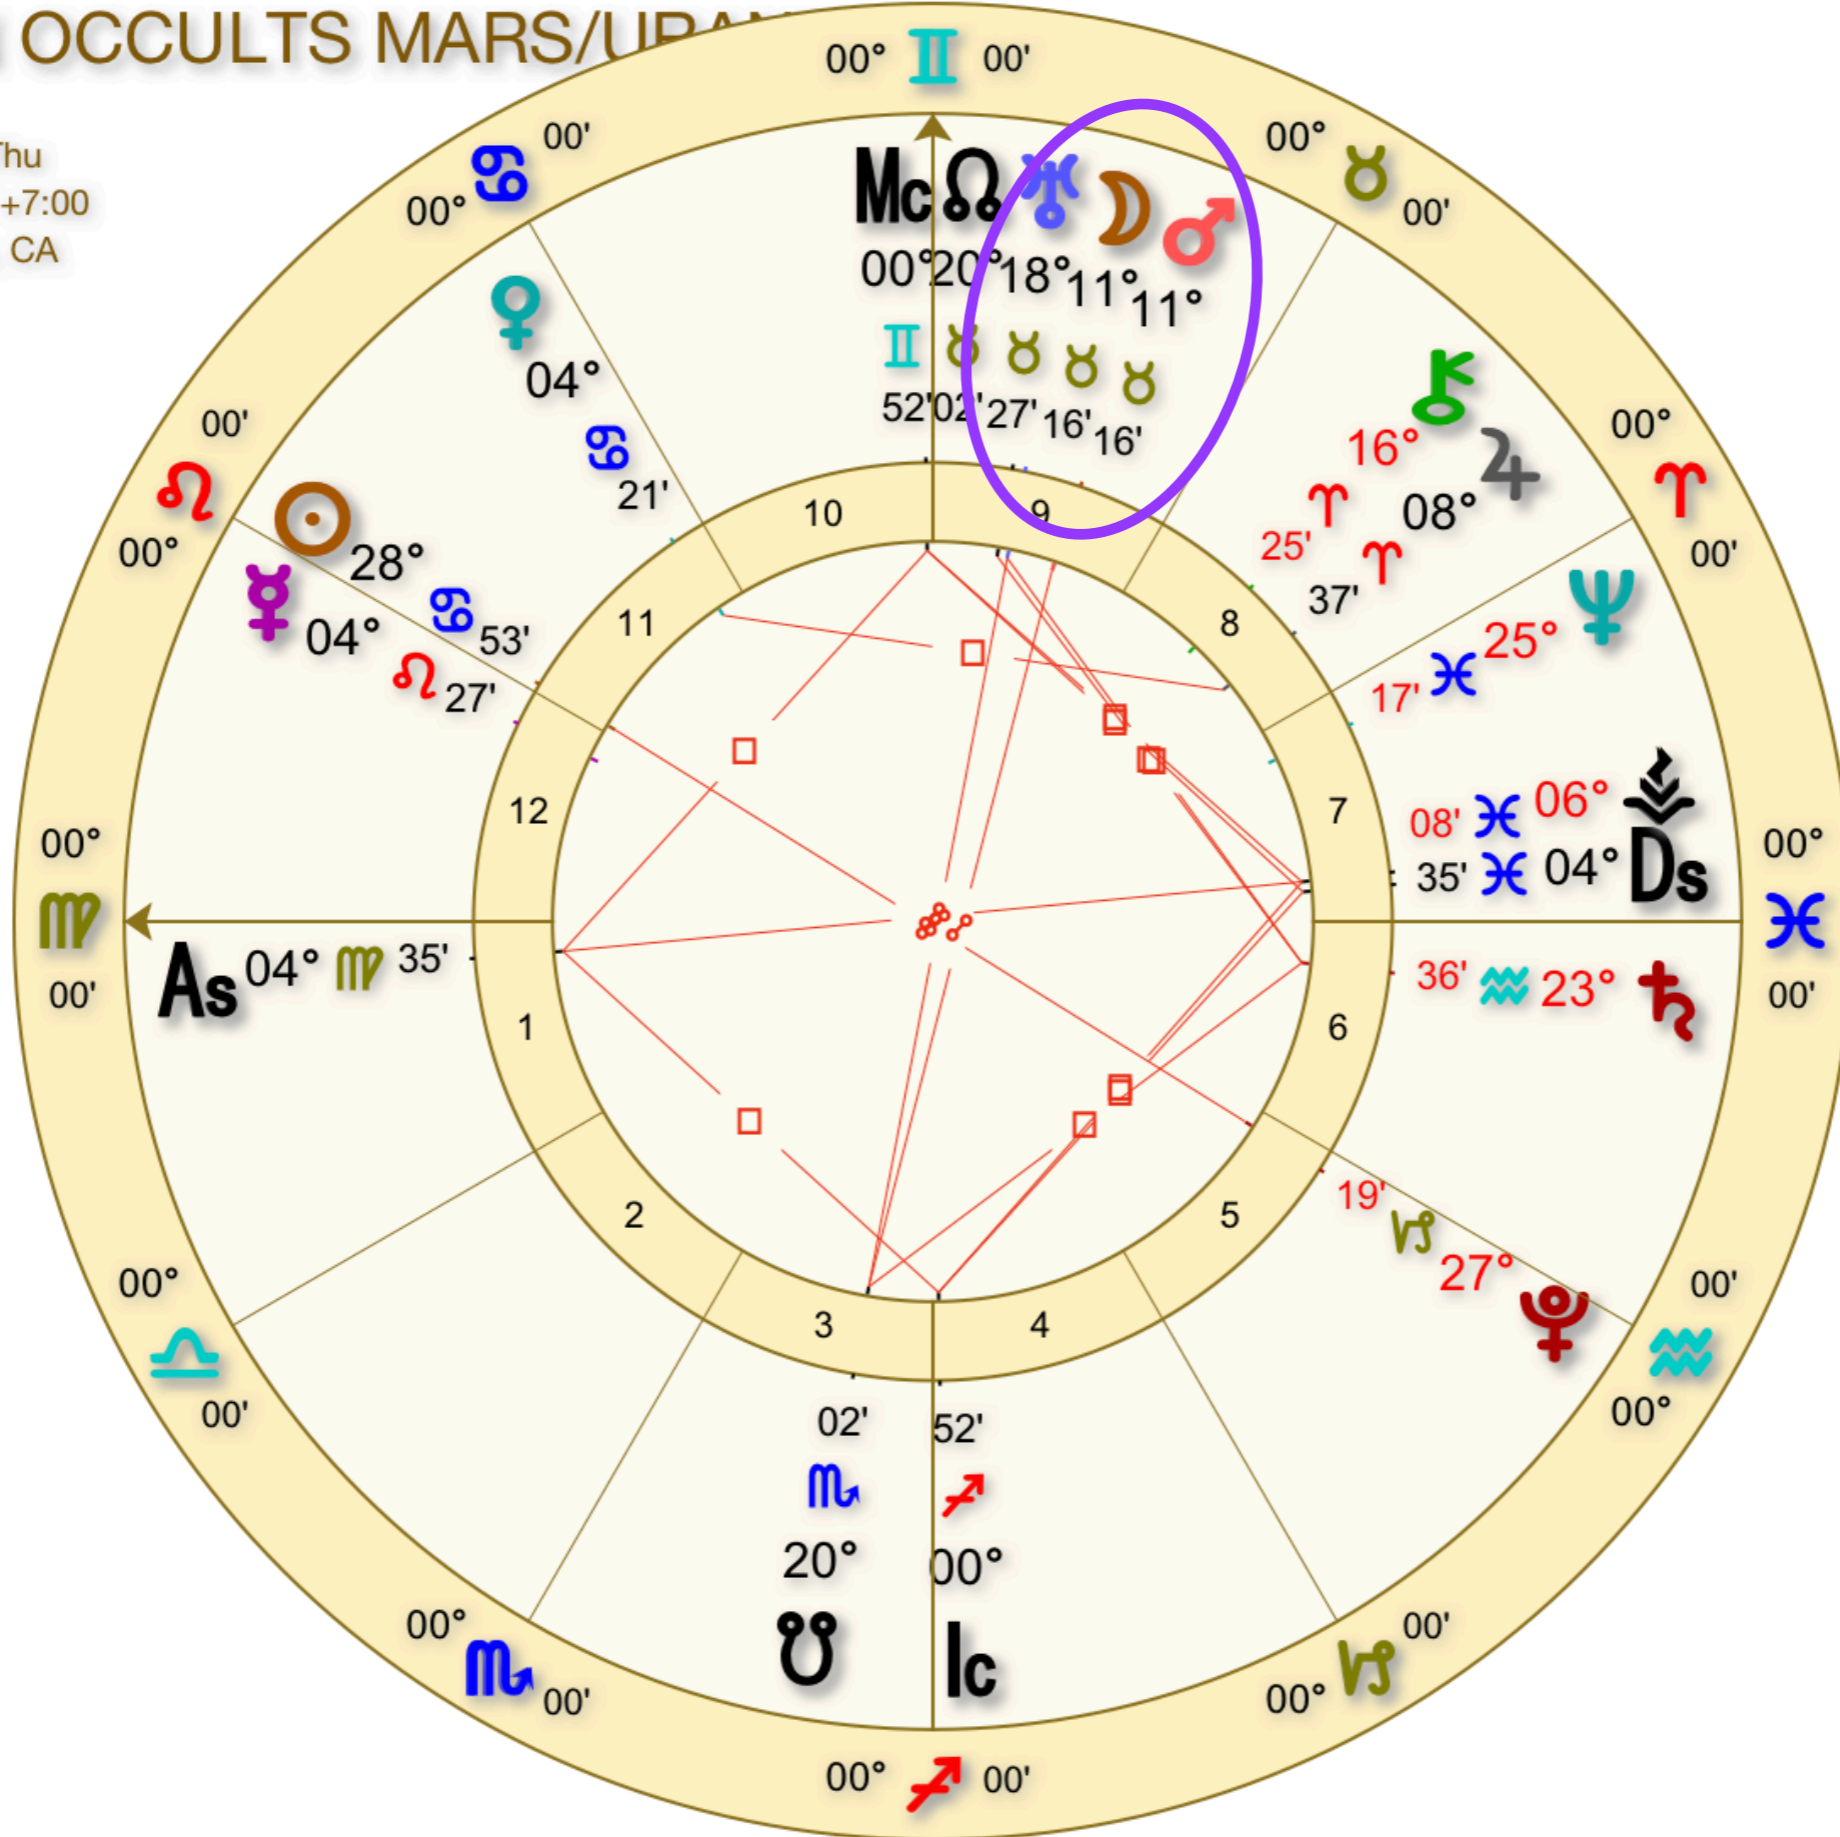

# MERCURY EXTERIOR CONJUNCTION WITH SUN

Natal

Jul 16 2022, Sat

12:23 PM PDT +7:00

san francisco, CA

Geocentric

Tropical

Whole Sign

# SUN OPPOSIT PLUTO

Natal

Jul 19 2022, Tue  
6:35 PM PDT +7:00  
san francisco, CA

Geocentric  
Tropical  
Whole Sign

# MOON OCCULTS MARS/URANUS

Natal  
Jul 21 2022, Thu  
9:07 AM PDT +7:00  
san francisco, CA  
Geocentric  
Tropical  
Whole Sign

# LEO NEW MOON

Natal

Jul 28 2022, Thu

10:55 AM PDT +7:00

san francisco, CA

Geocentric

Tropical

Whole Sign