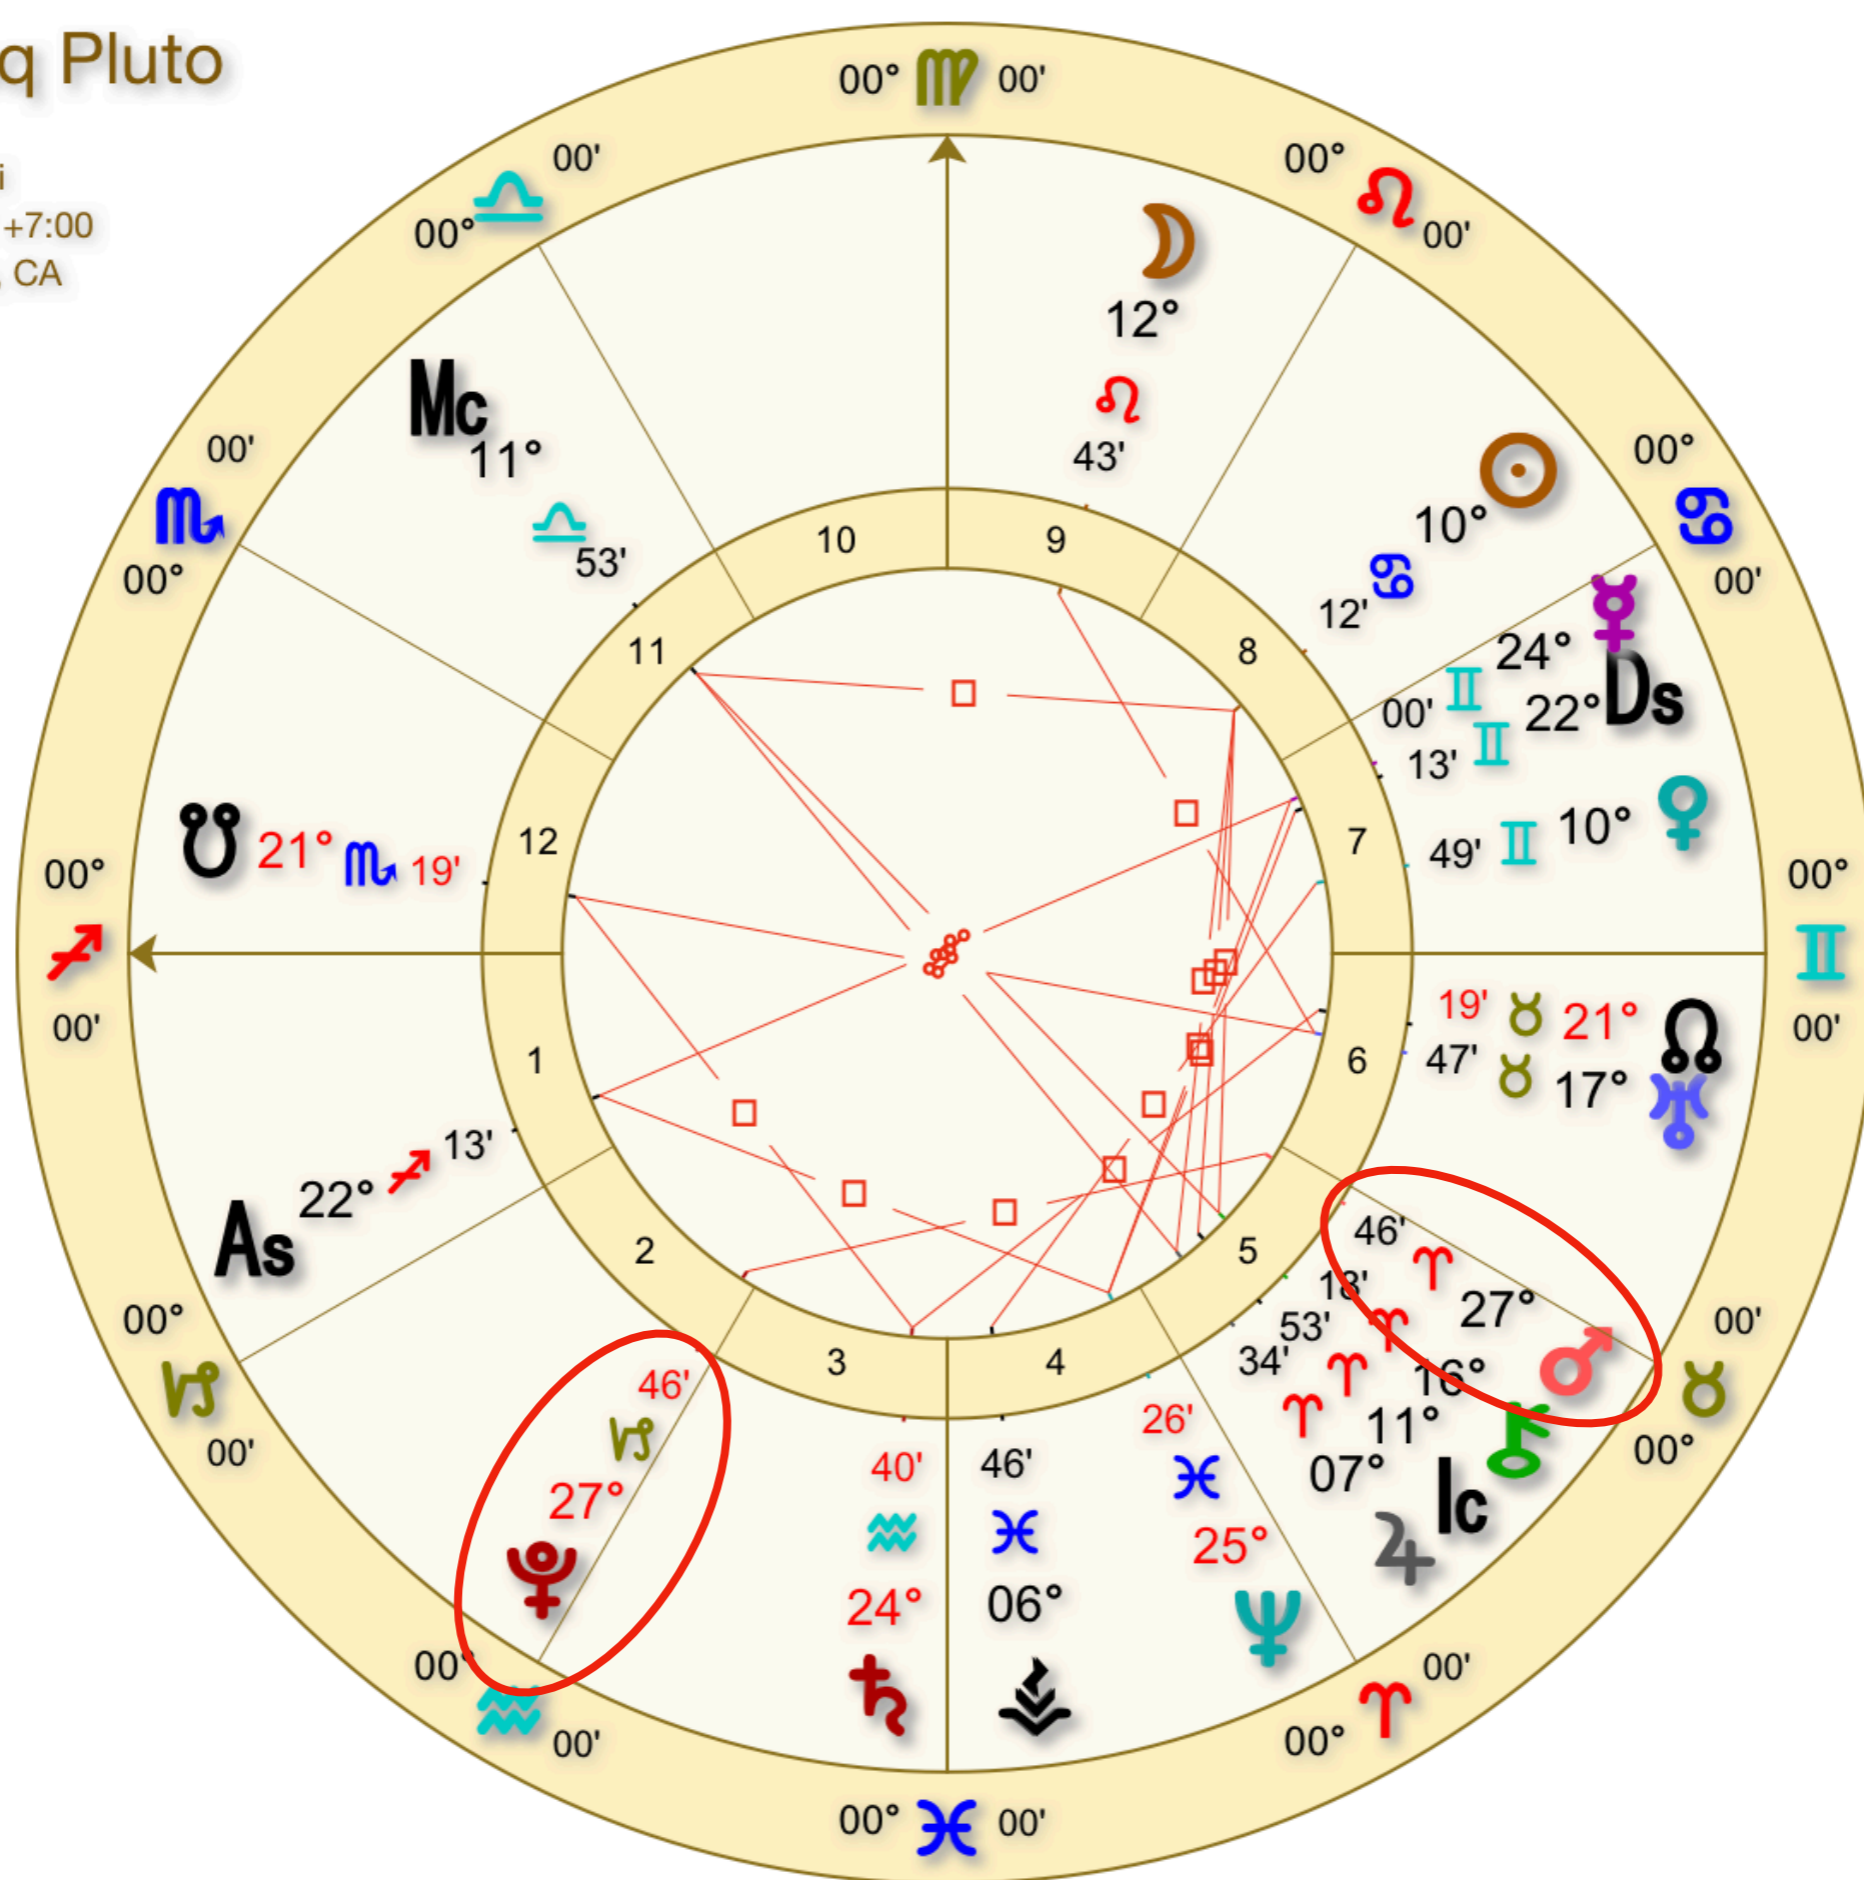

# NEW CANCER MOON

Natal

Jun 28 2022, Tue

7:52 PM PDT +7:00

san francisco, CA

Geocentric

Tropical

Whole Sign

# Mars sq Pluto

Natal

Jul 1 2022, Fri

7:13 PM PDT +7:00

san francisco, CA

Geocentric

Tropical

Whole Sign

July 4 2022

Natal

Jul 4 2022, Mon  
11:04 PM PDT +7:00  
san francisco, CA  
Geocentric  
Tropical  
Whole Sign

**Mars enters Taurus**  
**Fire into earth**  
**Mercury enters Cancer**  
**Air into water**

July 8 2022

Natal

Jul 8 2022, Fri

6:22 AM PDT +7:00

san francisco, CA

Geocentric

Tropical

Whole Sign