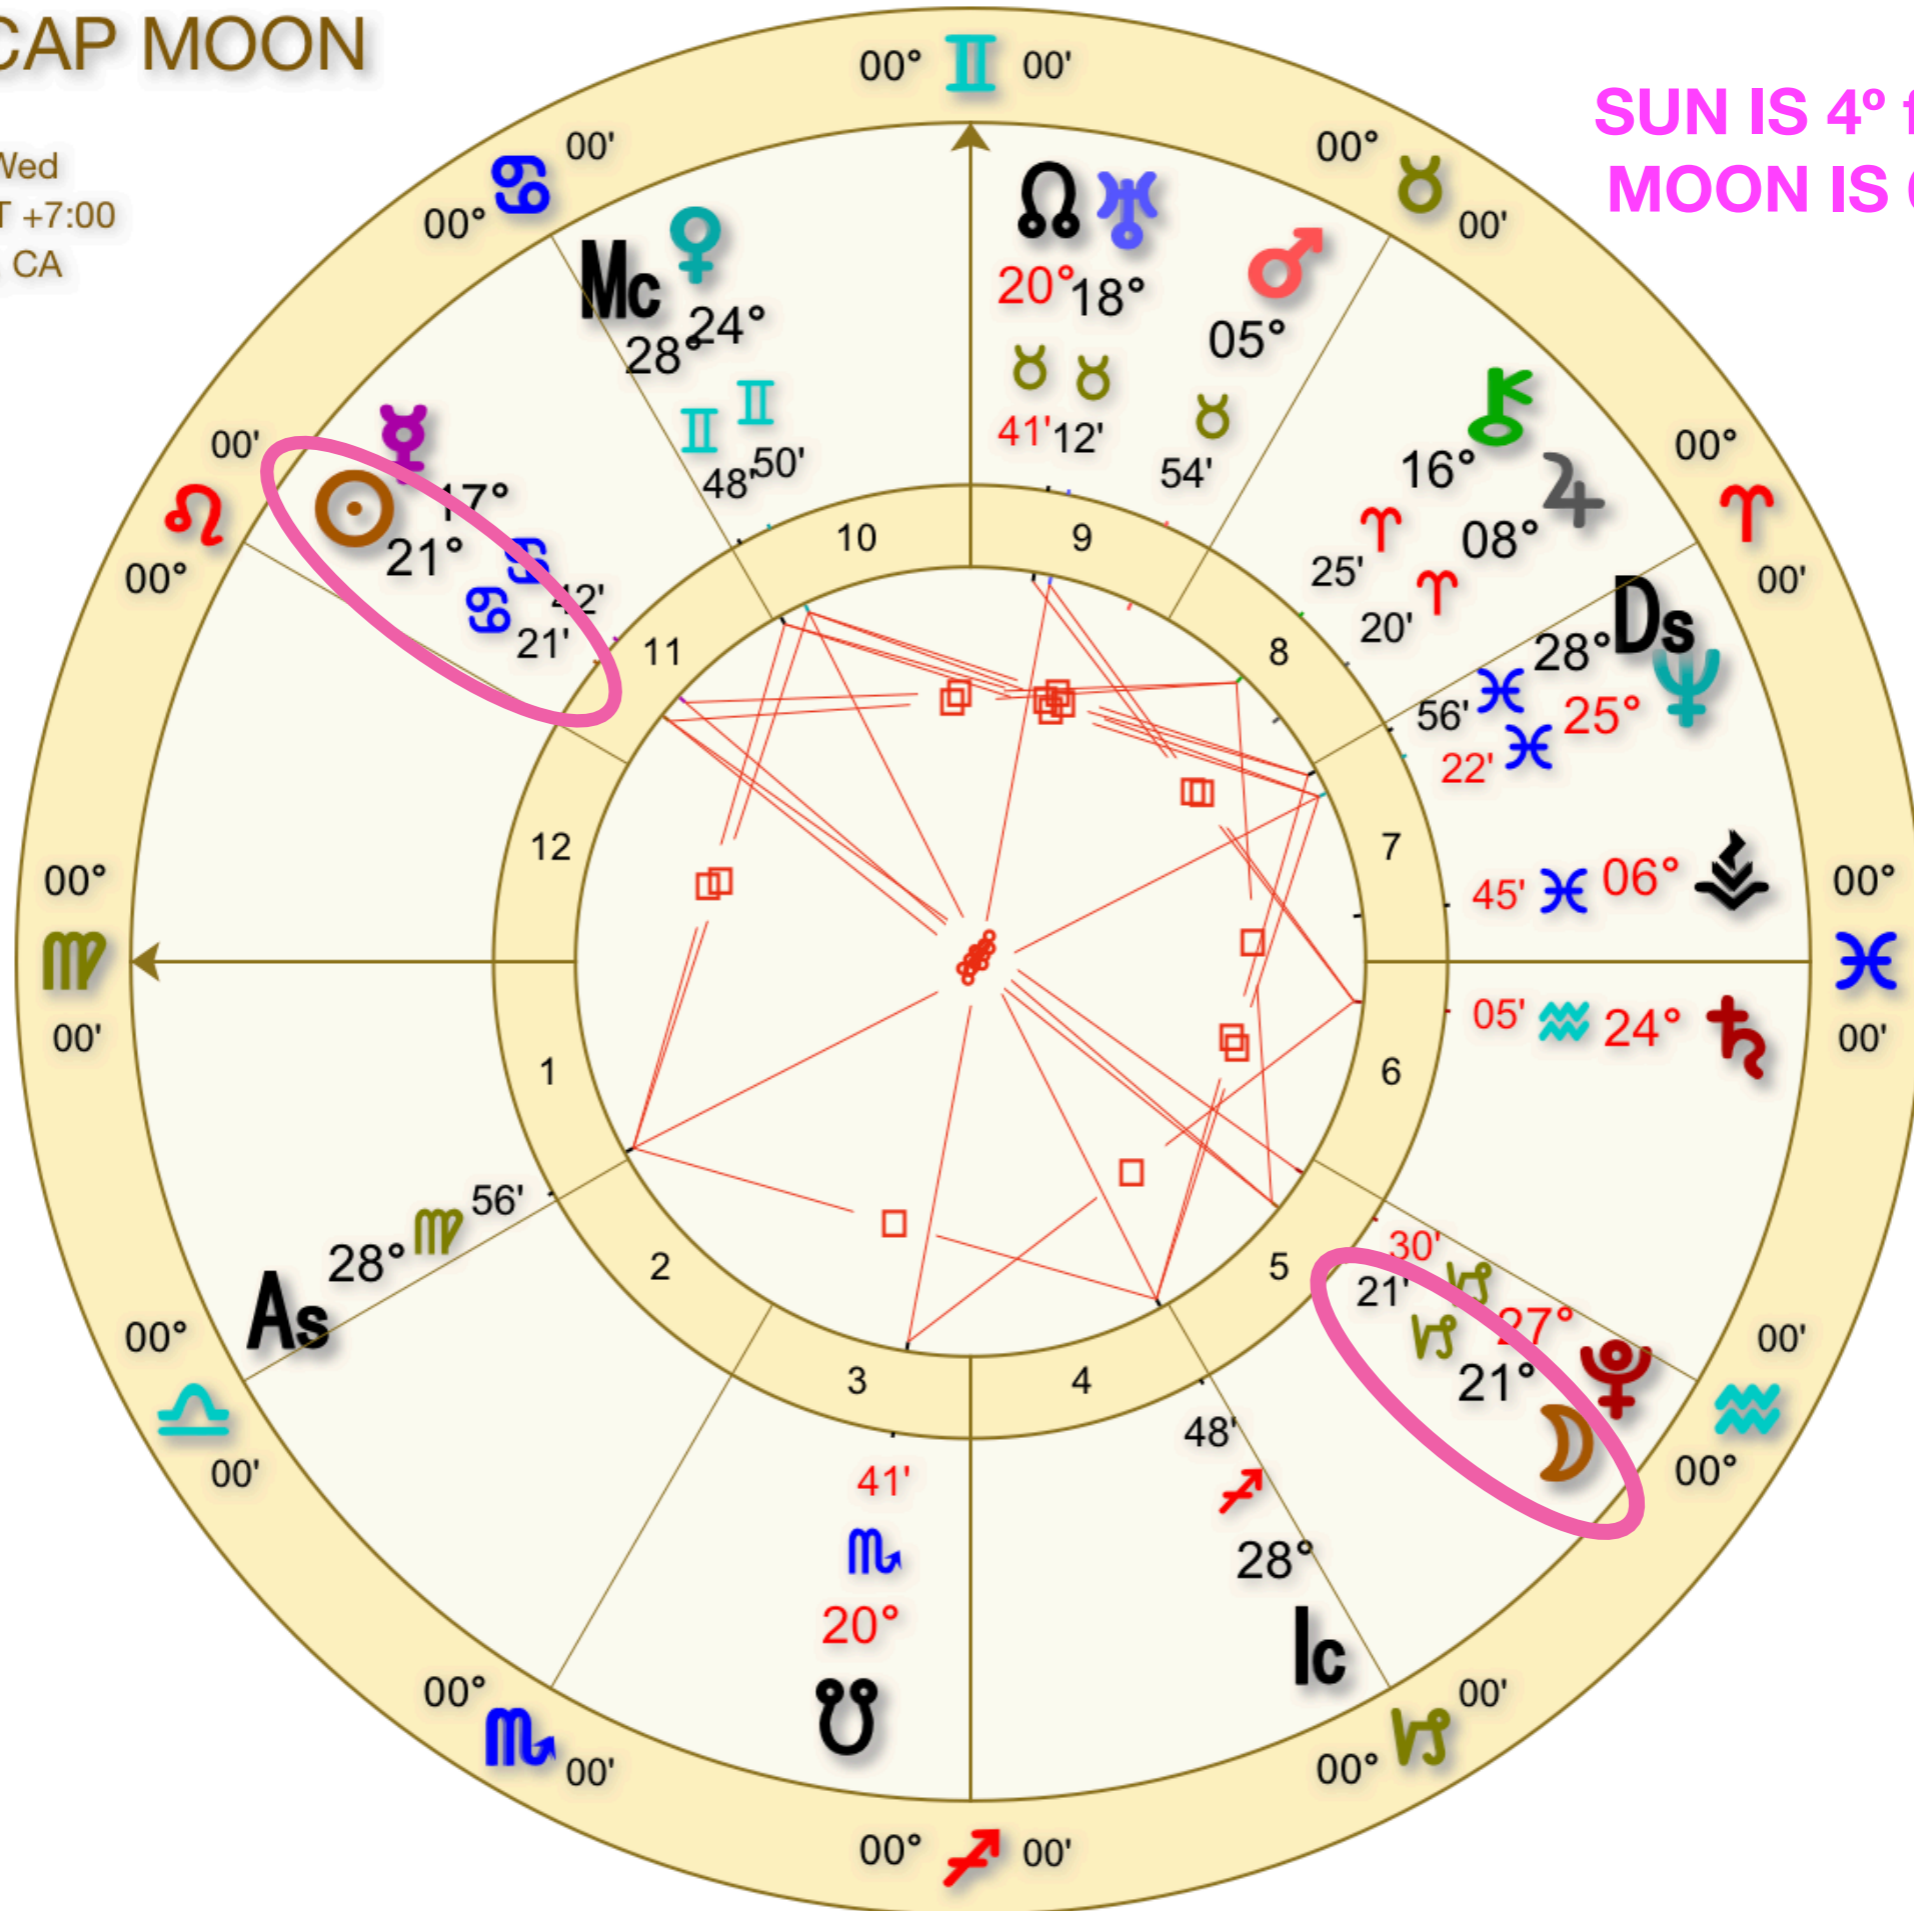

# FULL CAP MOON

Natal

Jul 13 2022, Wed

11:38 AM PDT +7:00

san francisco, CA

Geocentric

Tropical

Whole Sign

SUN IS 4° from Mercury  
MOON IS 6° from Pluto

# VENUS SQ NEPTUNE

Natal

Jul 13 2022, Wed  
10:23 PM PDT +7:00

san francisco, CA

Geocentric

Tropical

Whole Sign