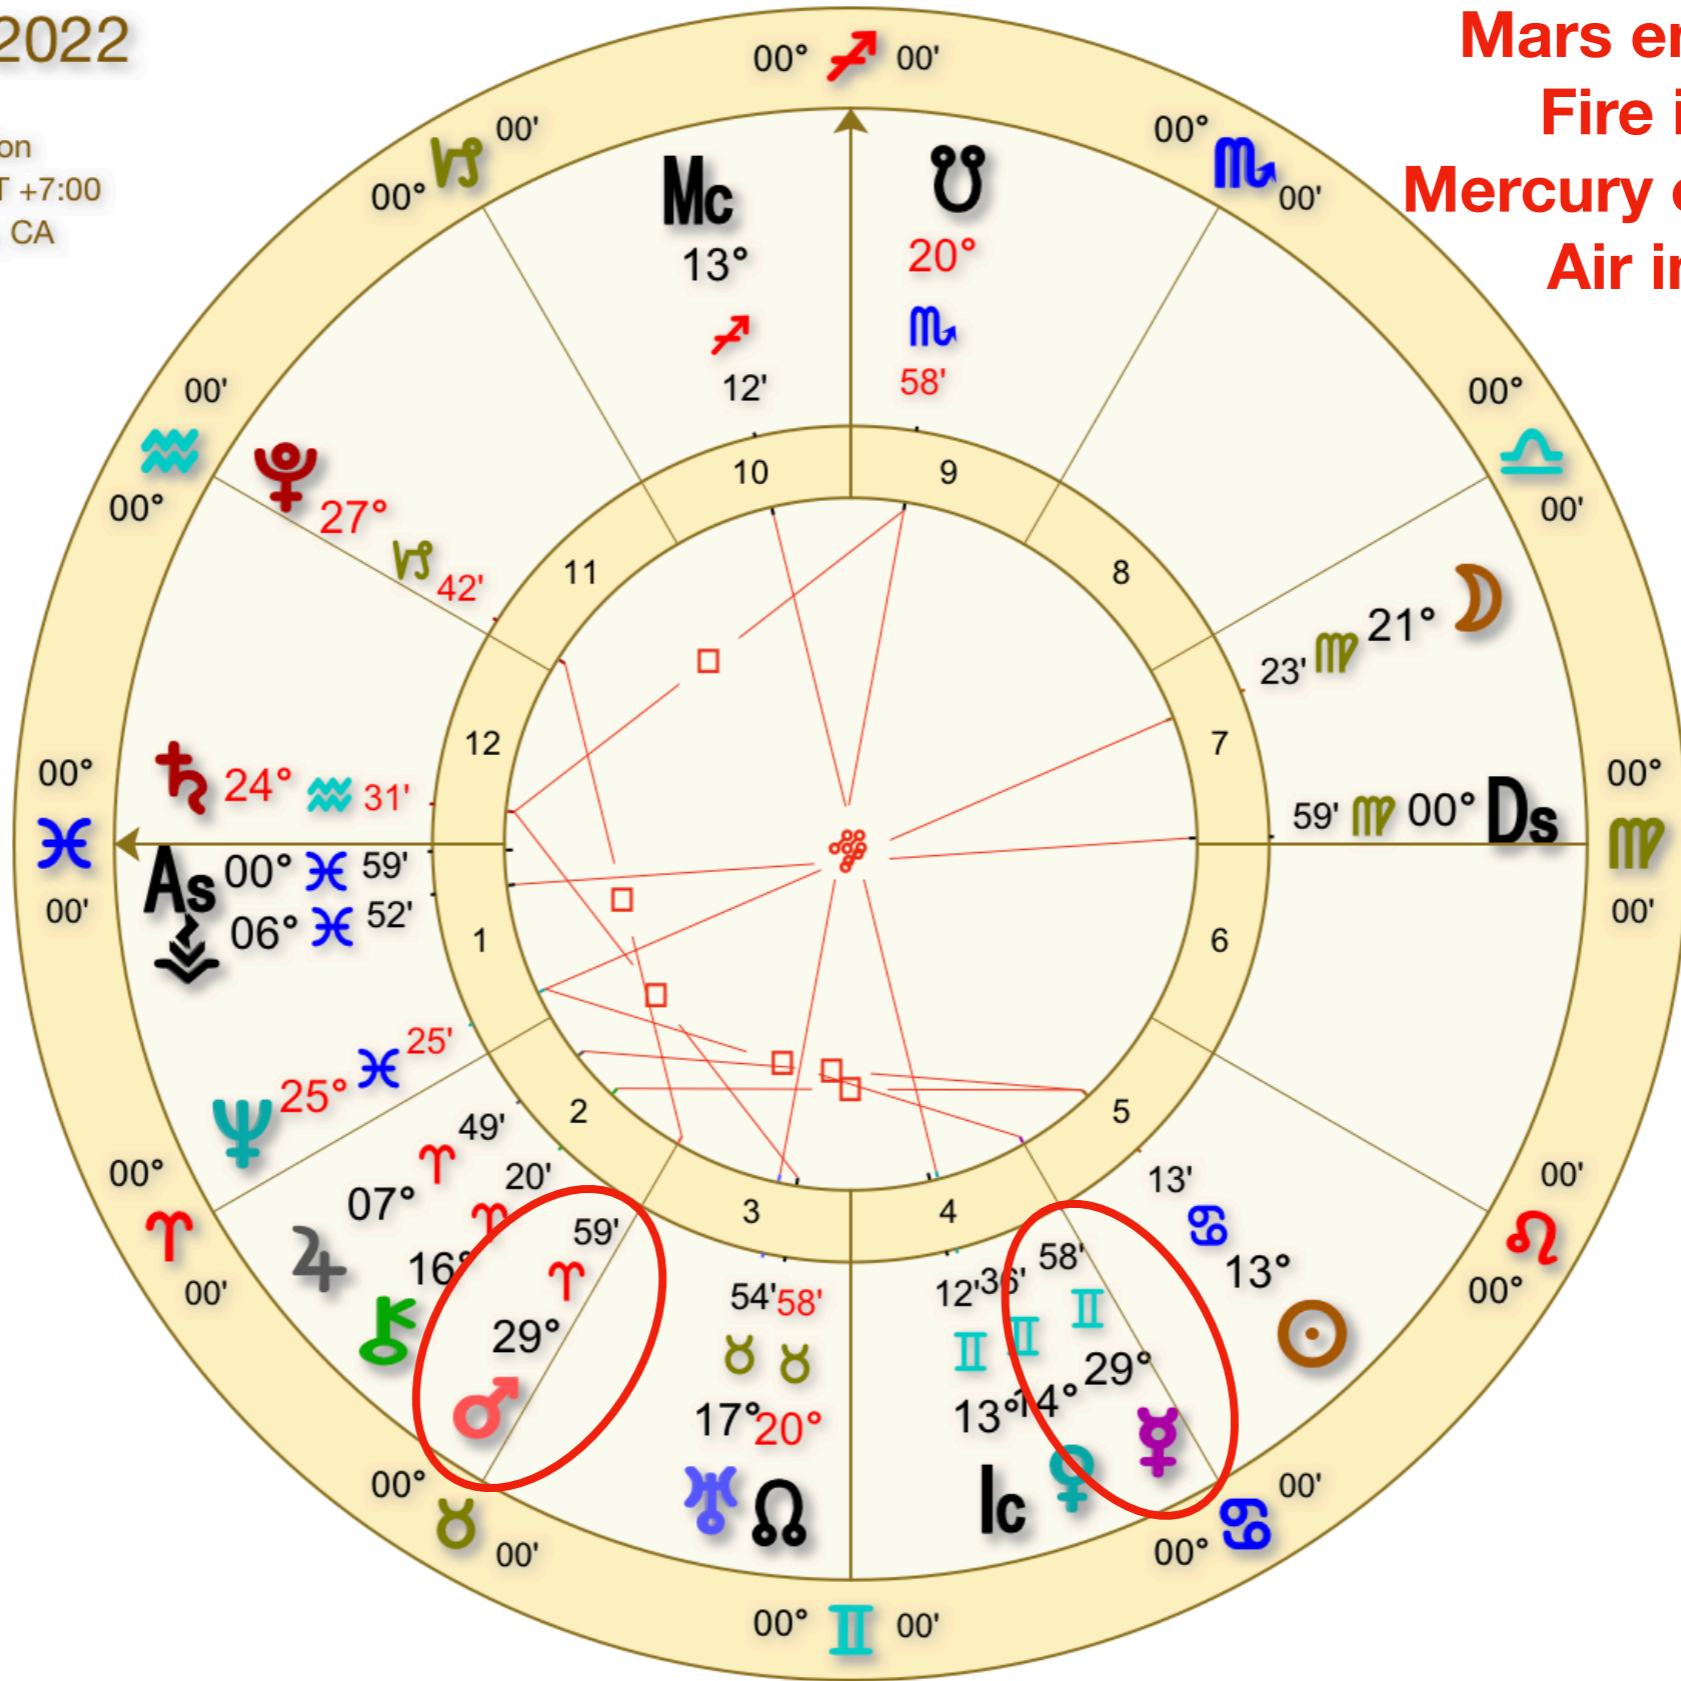

# NEW CANCER MOON

Natal

Jun 28 2022, Tue

7:52 PM PDT +7:00

san francisco, CA

Geocentric

Tropical

Whole Sign

# Mars sq Pluto

Natal

Jul 1 2022, Fri

7:13 PM PDT +7:00

san francisco, CA

Geocentric

Tropical

Whole Sign

July 4 2022

Natal

Jul 4 2022, Mon  
11:04 PM PDT +7:00  
san francisco, CA  
Geocentric  
Tropical  
Whole Sign

**Mars enters Taurus**  
**Fire into earth**  
**Mercury enters Cancer**  
**Air into water**

July 8 2022

Natal

Jul 8 2022, Fri

6:22 AM PDT +7:00

san francisco, CA

Geocentric

Tropical

Whole Sign