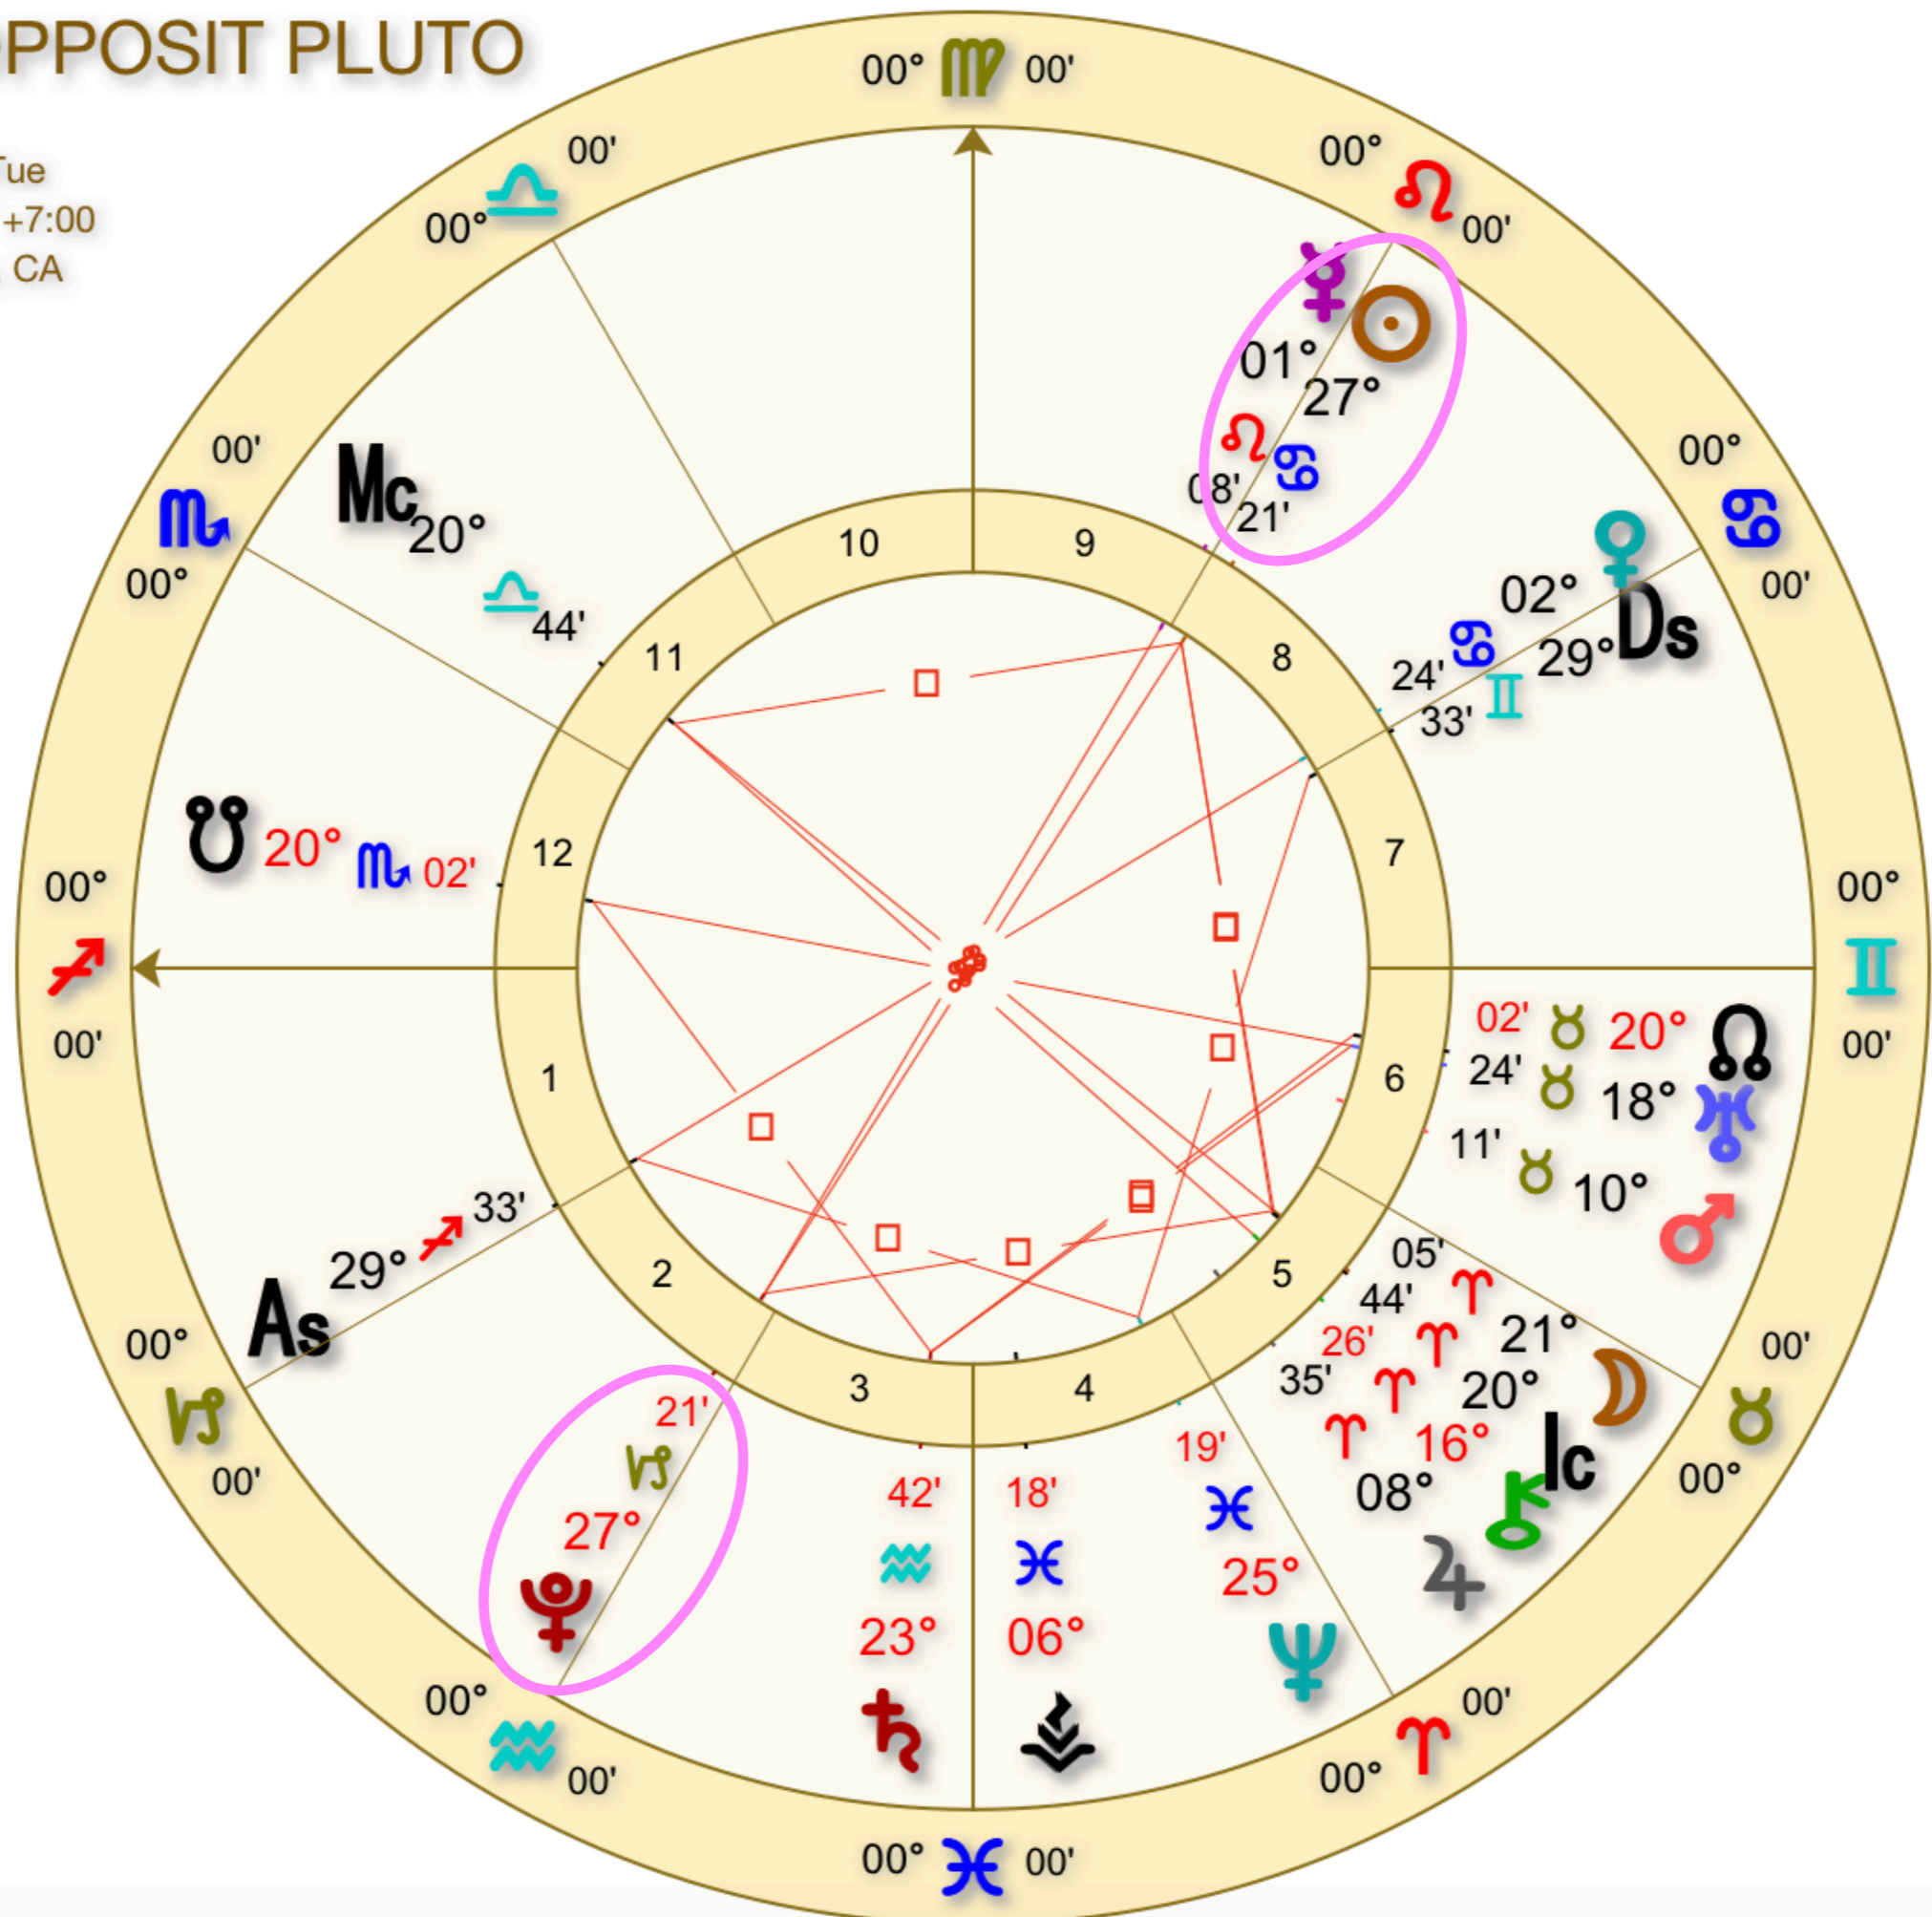

# VENUS SQ NEPTUNE

Natal

Jul 13 2022, Wed  
10:23 PM PDT +7:00

san francisco, CA

Geocentric

Tropical

Whole Sign

# MERCURY EXTERIOR CONJUNCTION WITH SUN

Natal

Jul 16 2022, Sat

12:23 PM PDT +7:00

san francisco, CA

Geocentric

Tropical

Whole Sign

# SUN OPPOSIT PLUTO

Natal

Jul 19 2022, Tue  
6:35 PM PDT +7:00  
san francisco, CA

Geocentric  
Tropical  
Whole Sign