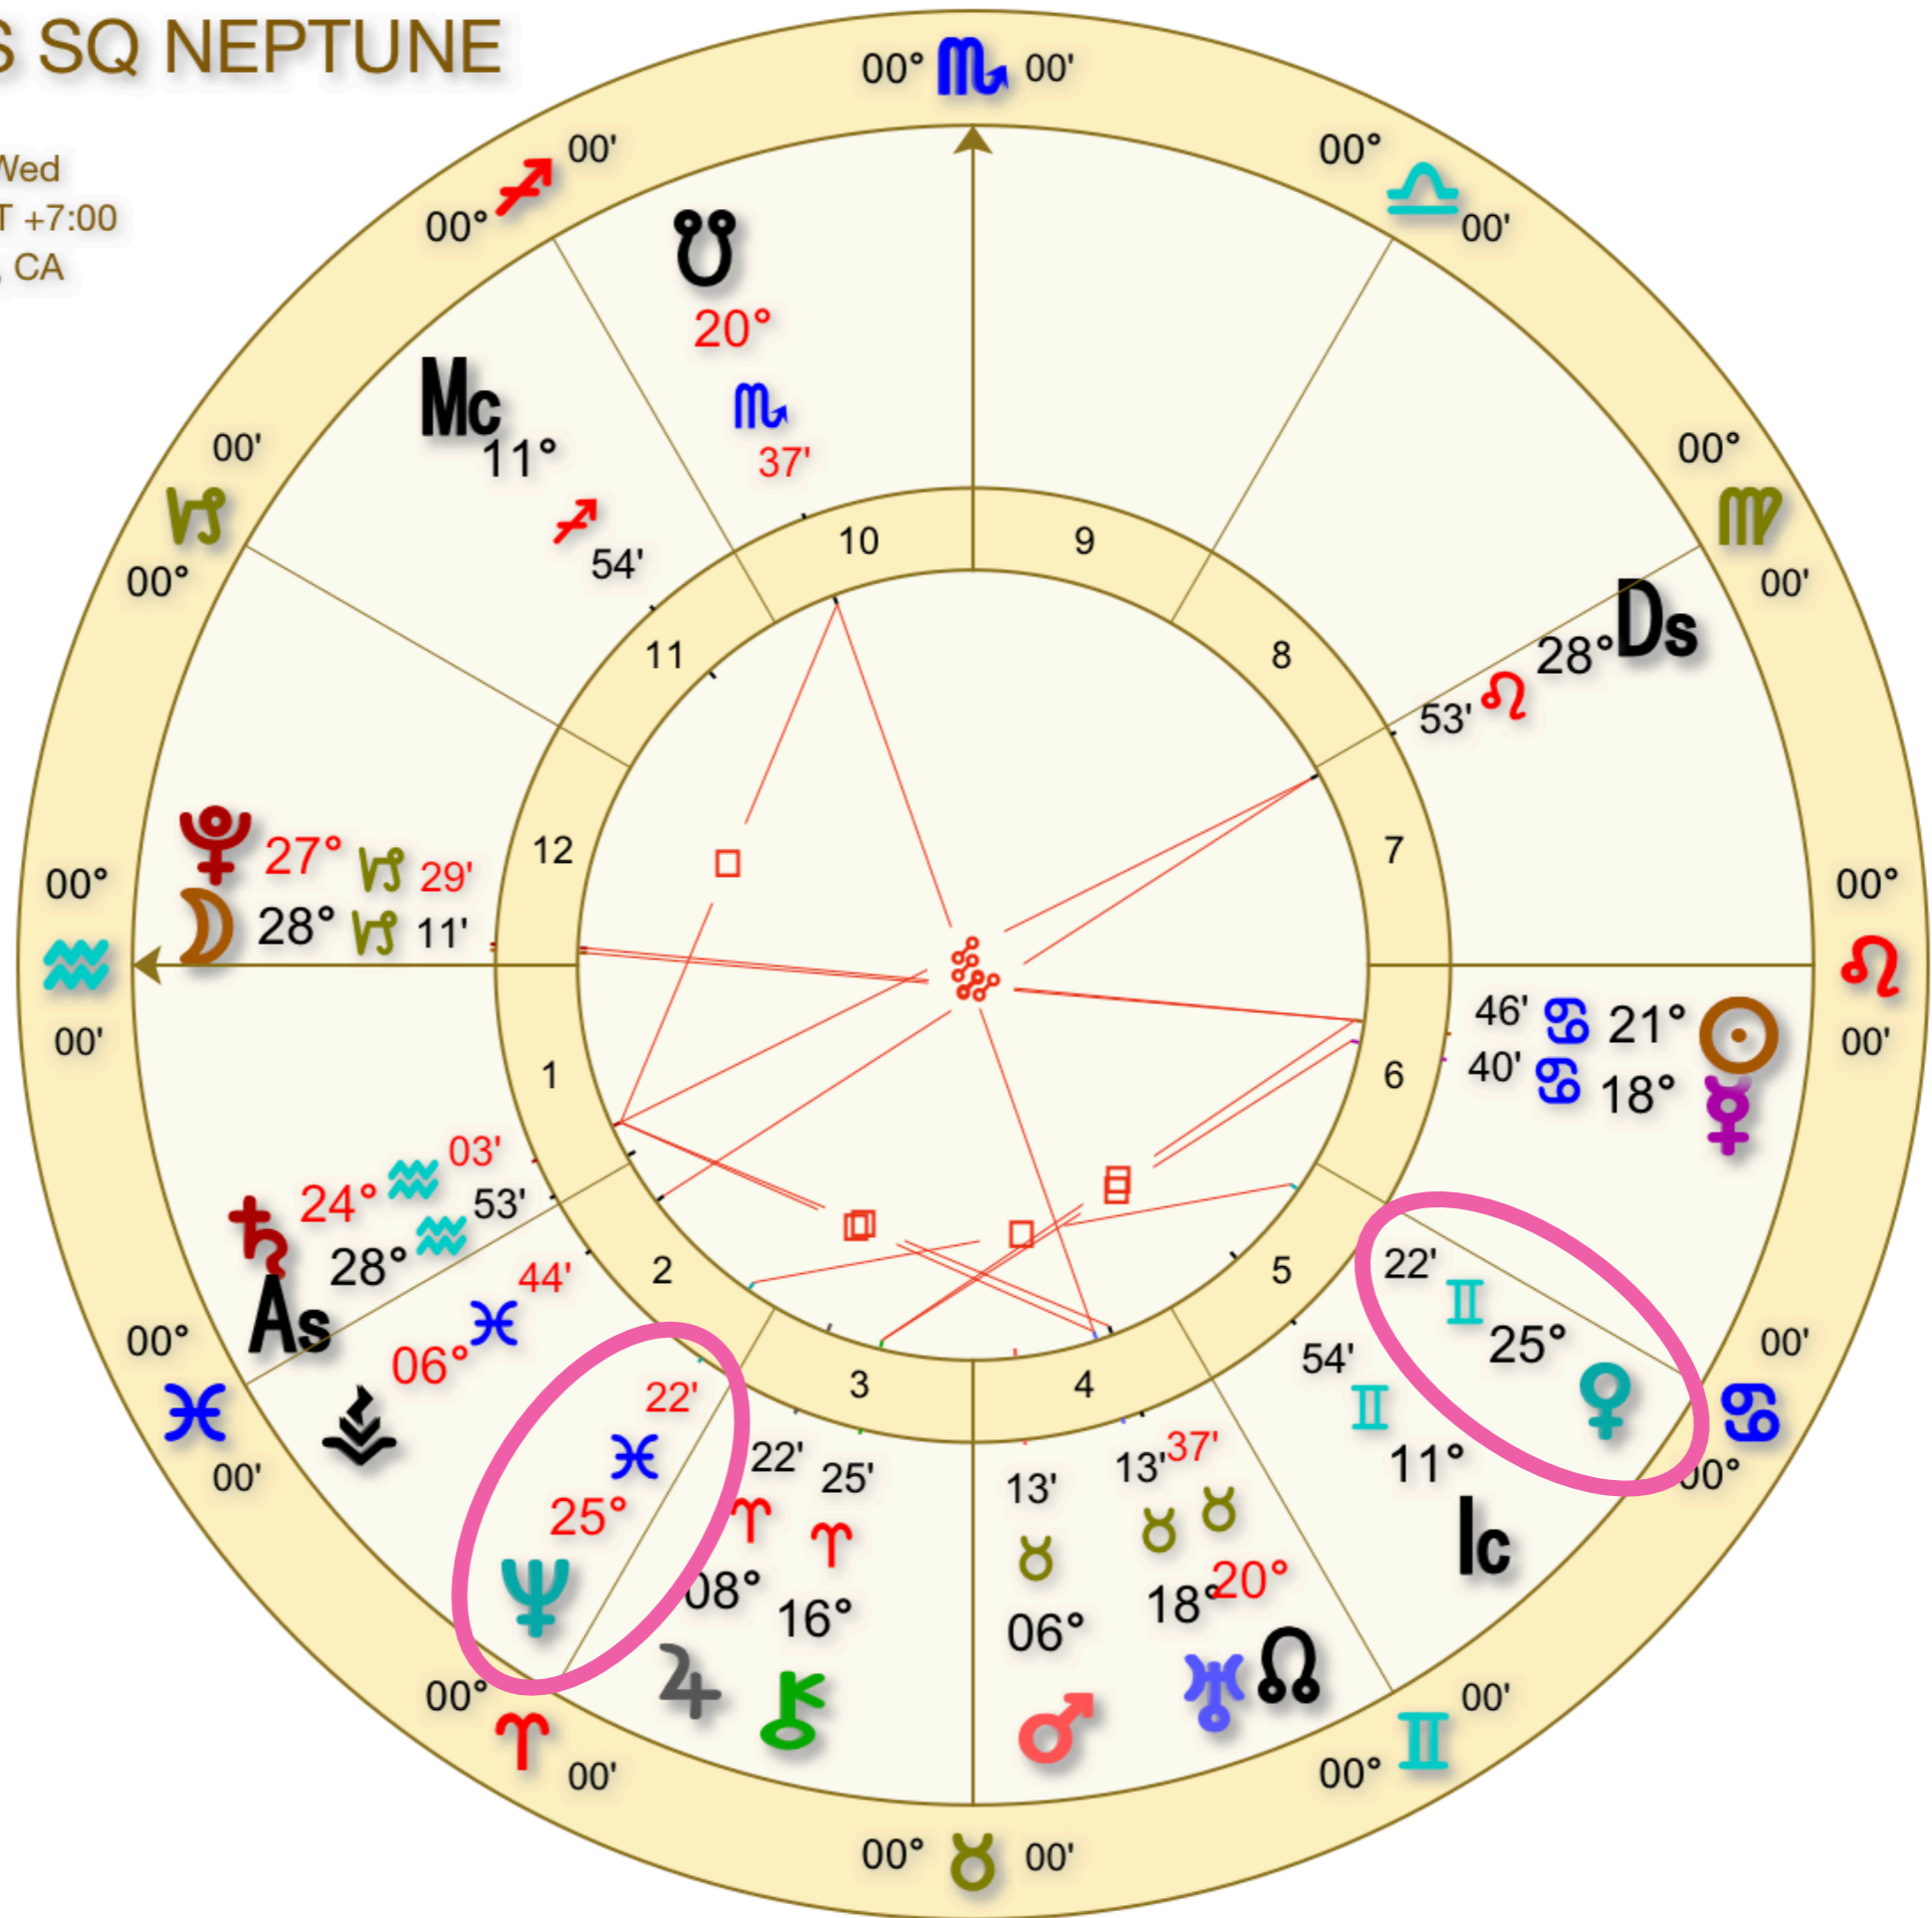

SUN IS 4° from Mercury  
MOON IS 6° from Pluto

# VENUS SQ NEPTUNE

Natal

Jul 13 2022, Wed  
10:23 PM PDT +7:00

san francisco, CA

Geocentric

Tropical

Whole Sign

# MERCURY EXTERIOR CONJUNCTION WITH SUN

Natal

Jul 16 2022, Sat

12:23 PM PDT +7:00

san francisco, CA

Geocentric

Tropical

Whole Sign

# SUN OPPOSIT PLUTO

Natal

Jul 19 2022, Tue  
6:35 PM PDT +7:00  
san francisco, CA

Geocentric  
Tropical  
Whole Sign