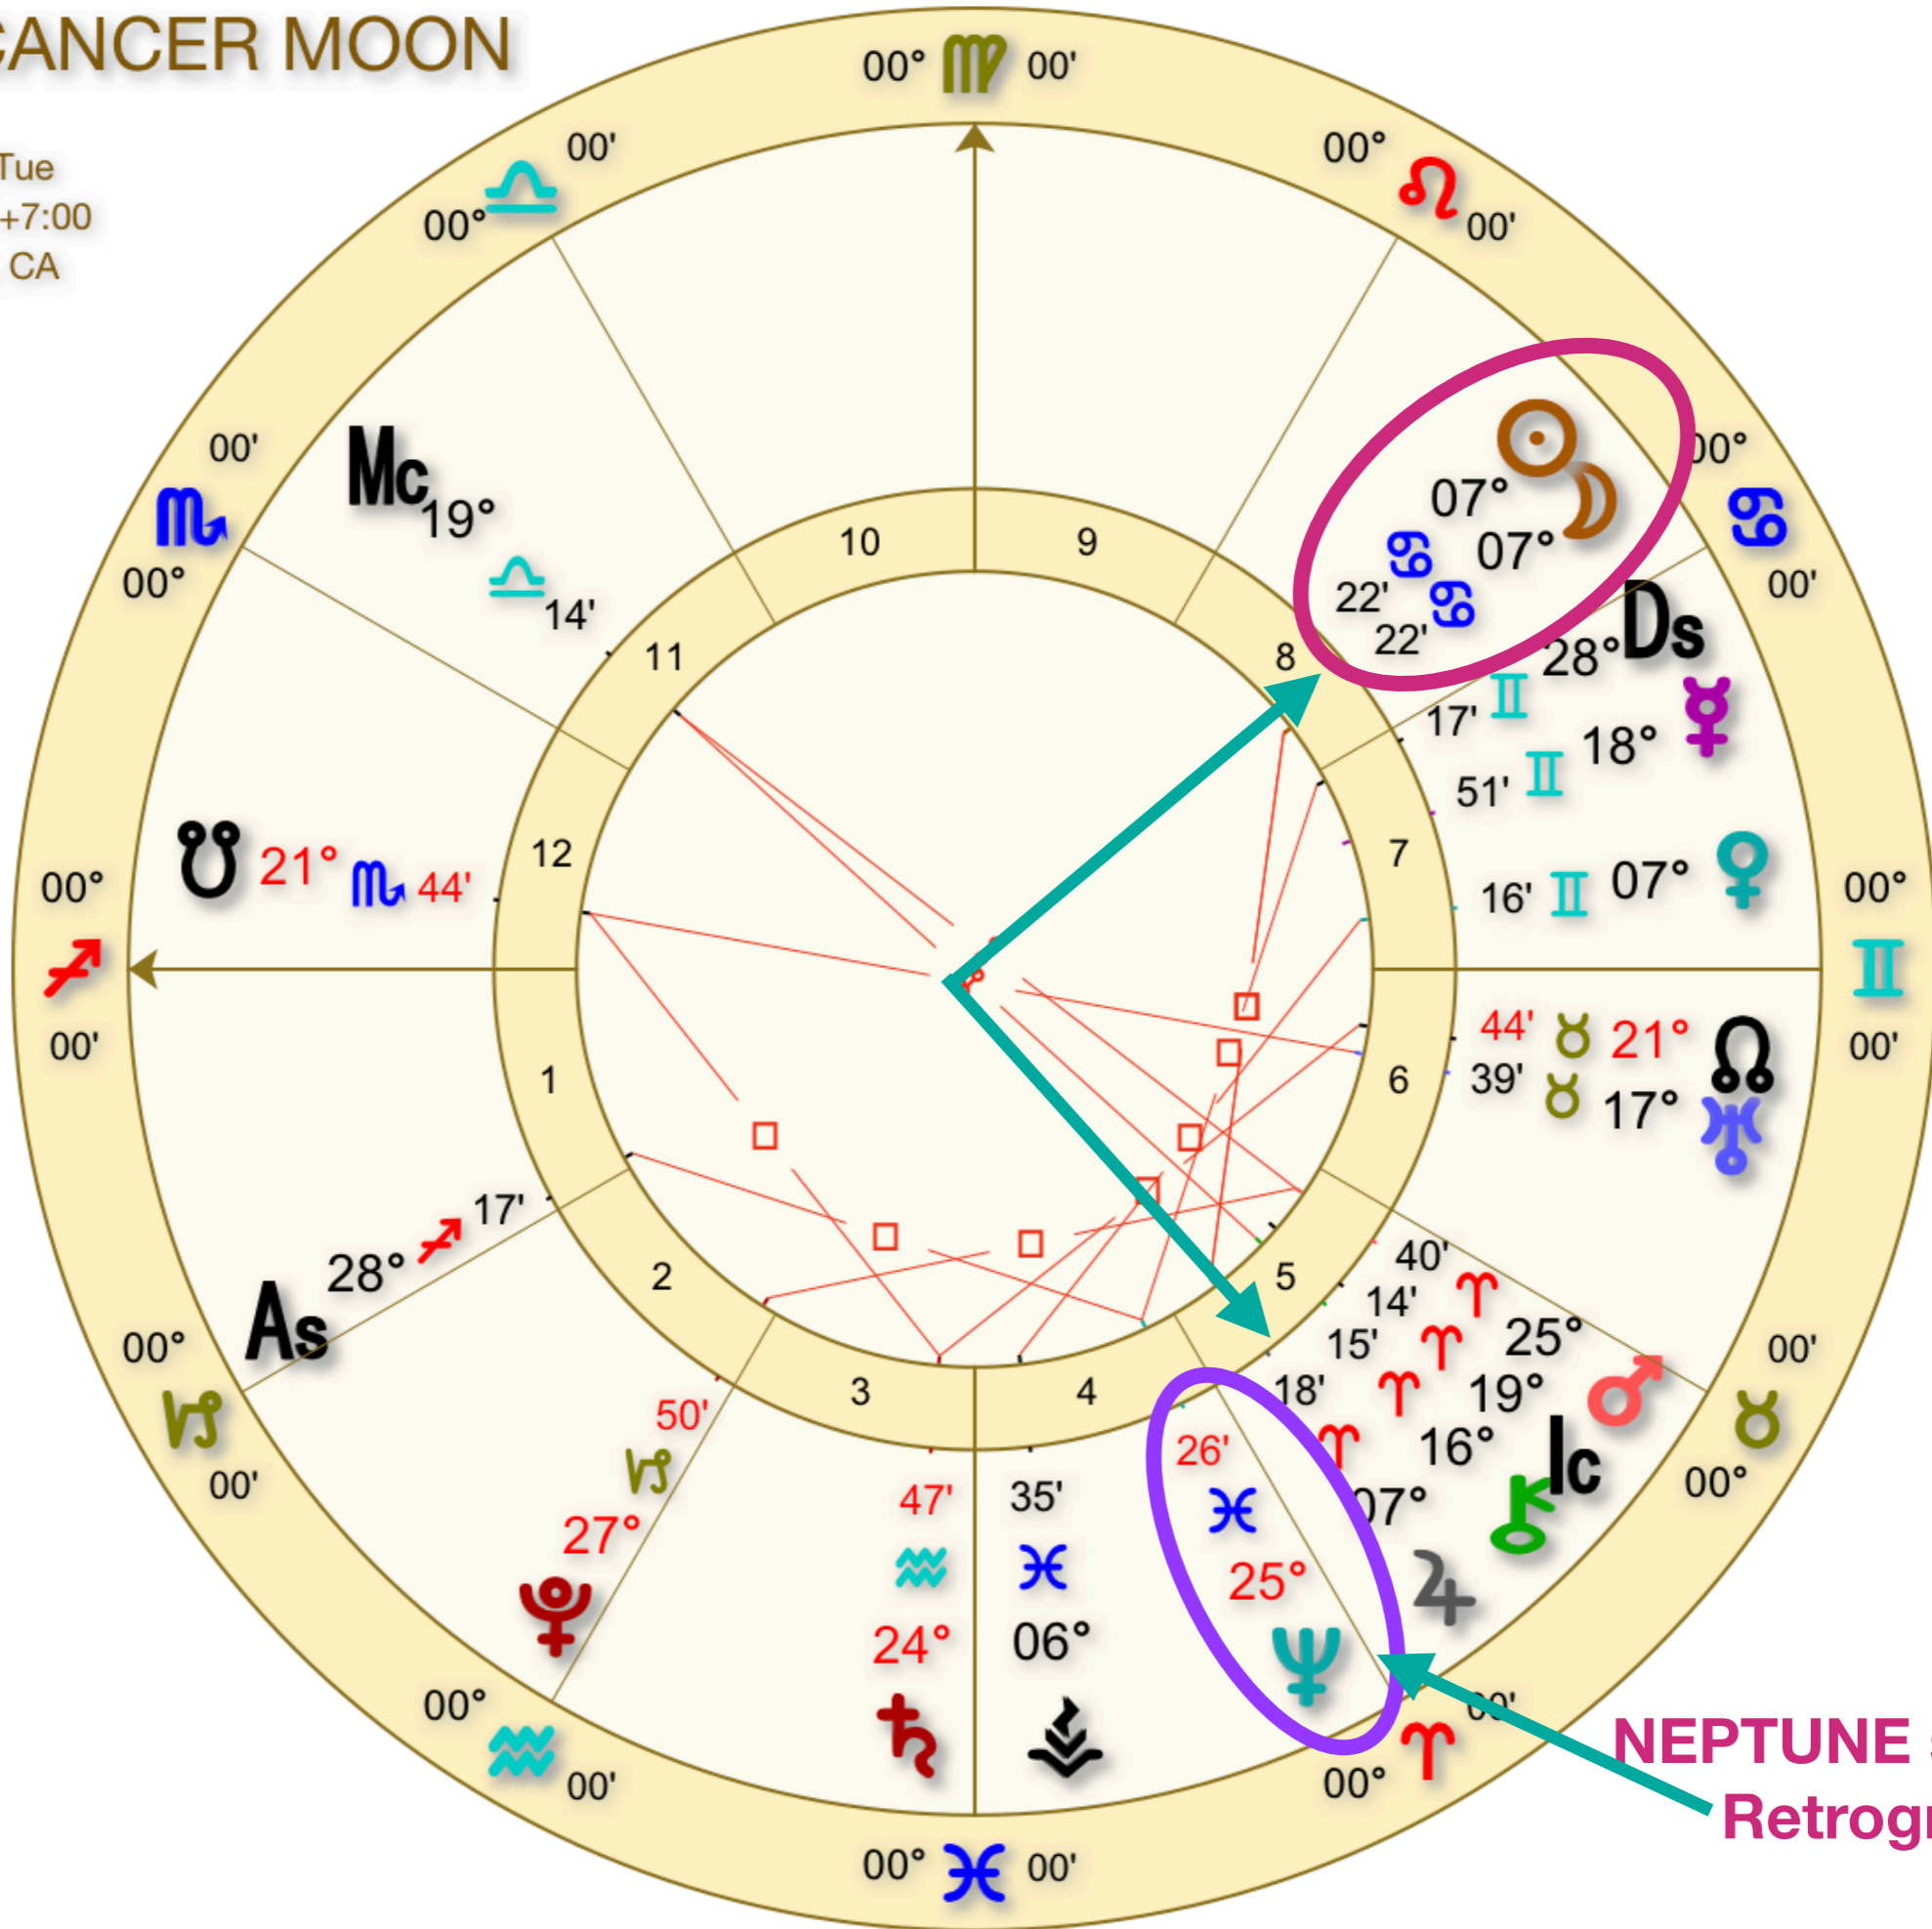

# NEW CANCER MOON

Natal

Jun 28 2022, Tue

7:52 PM PDT +7:00

san francisco, CA

Geocentric

Tropical

Whole Sign

NEPTUNE stations  
Retrograde

# Mars sq Pluto

Natal

Jul 1 2022, Fri

7:13 PM PDT +7:00

san francisco, CA

Geocentric

Tropical

Whole Sign