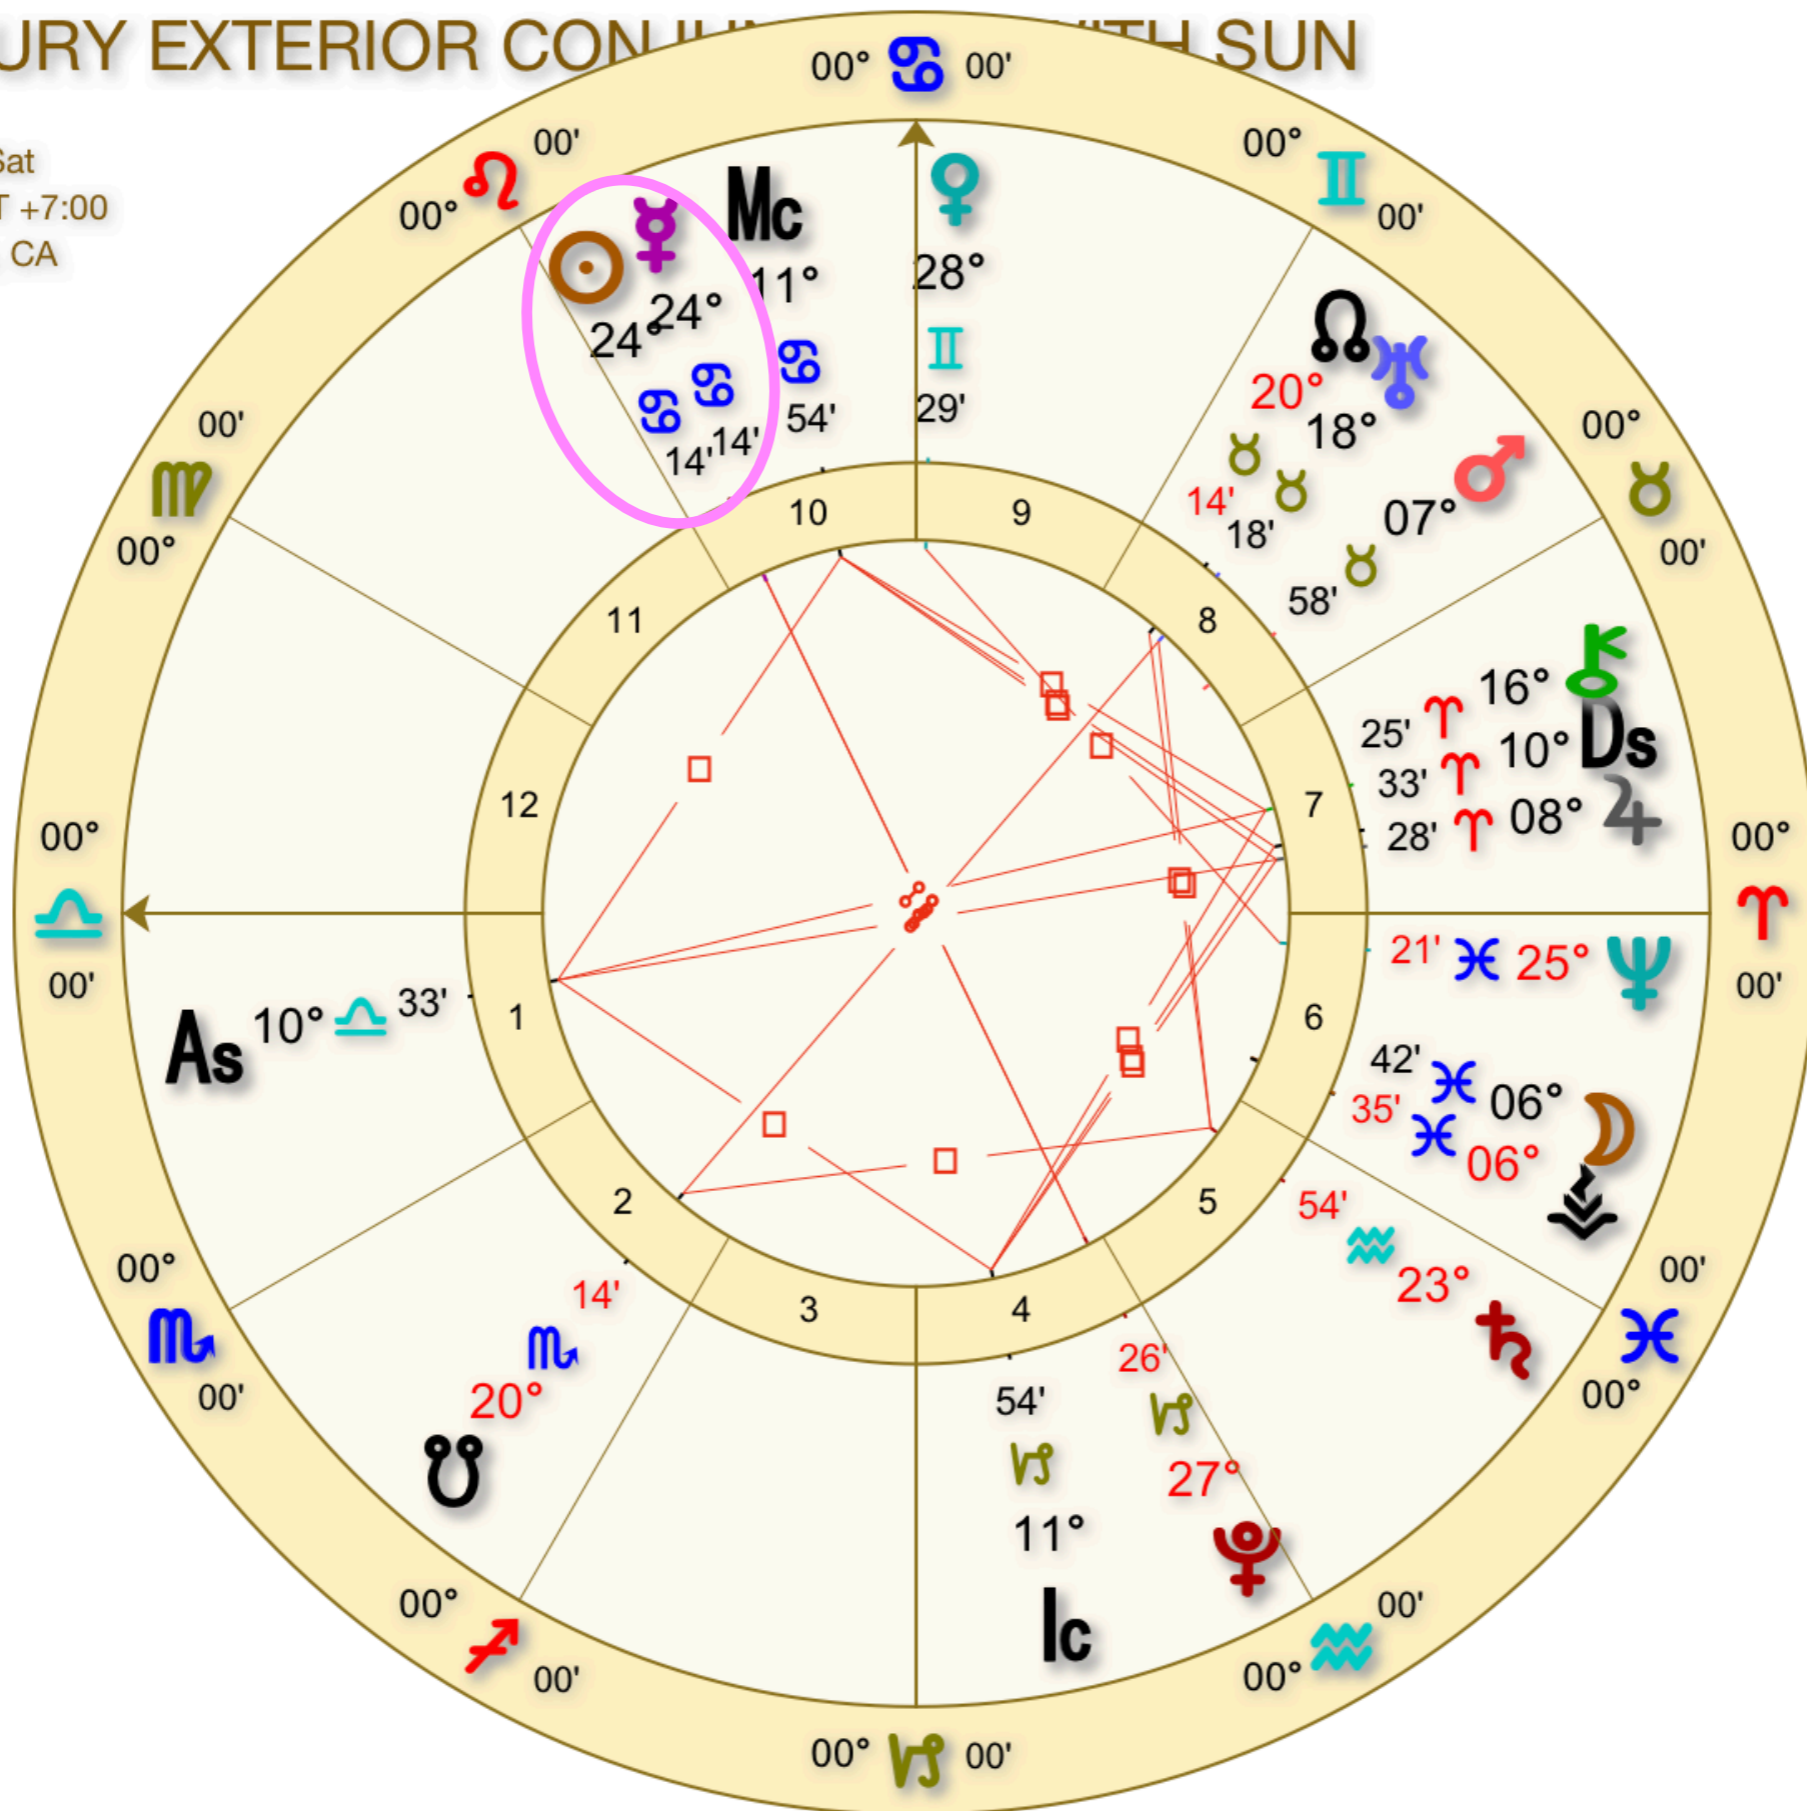

# VENUS SQ NEPTUNE

Natal

Jul 13 2022, Wed  
10:23 PM PDT +7:00

san francisco, CA

Geocentric

Tropical

Whole Sign

# MERCURY EXTERIOR CONJUNCTION WITH SUN

Natal

Jul 16 2022, Sat

12:23 PM PDT +7:00

san francisco, CA

Geocentric

Tropical

Whole Sign

# SUN OPPOSIT PLUTO

Natal

Jul 19 2022, Tue  
6:35 PM PDT +7:00  
san francisco, CA

Geocentric  
Tropical  
Whole Sign

# MOON OCCULTS MARS/URANUS

Natal  
Jul 21 2022, Thu  
9:07 AM PDT +7:00  
san francisco, CA  
Geocentric  
Tropical  
Whole Sign