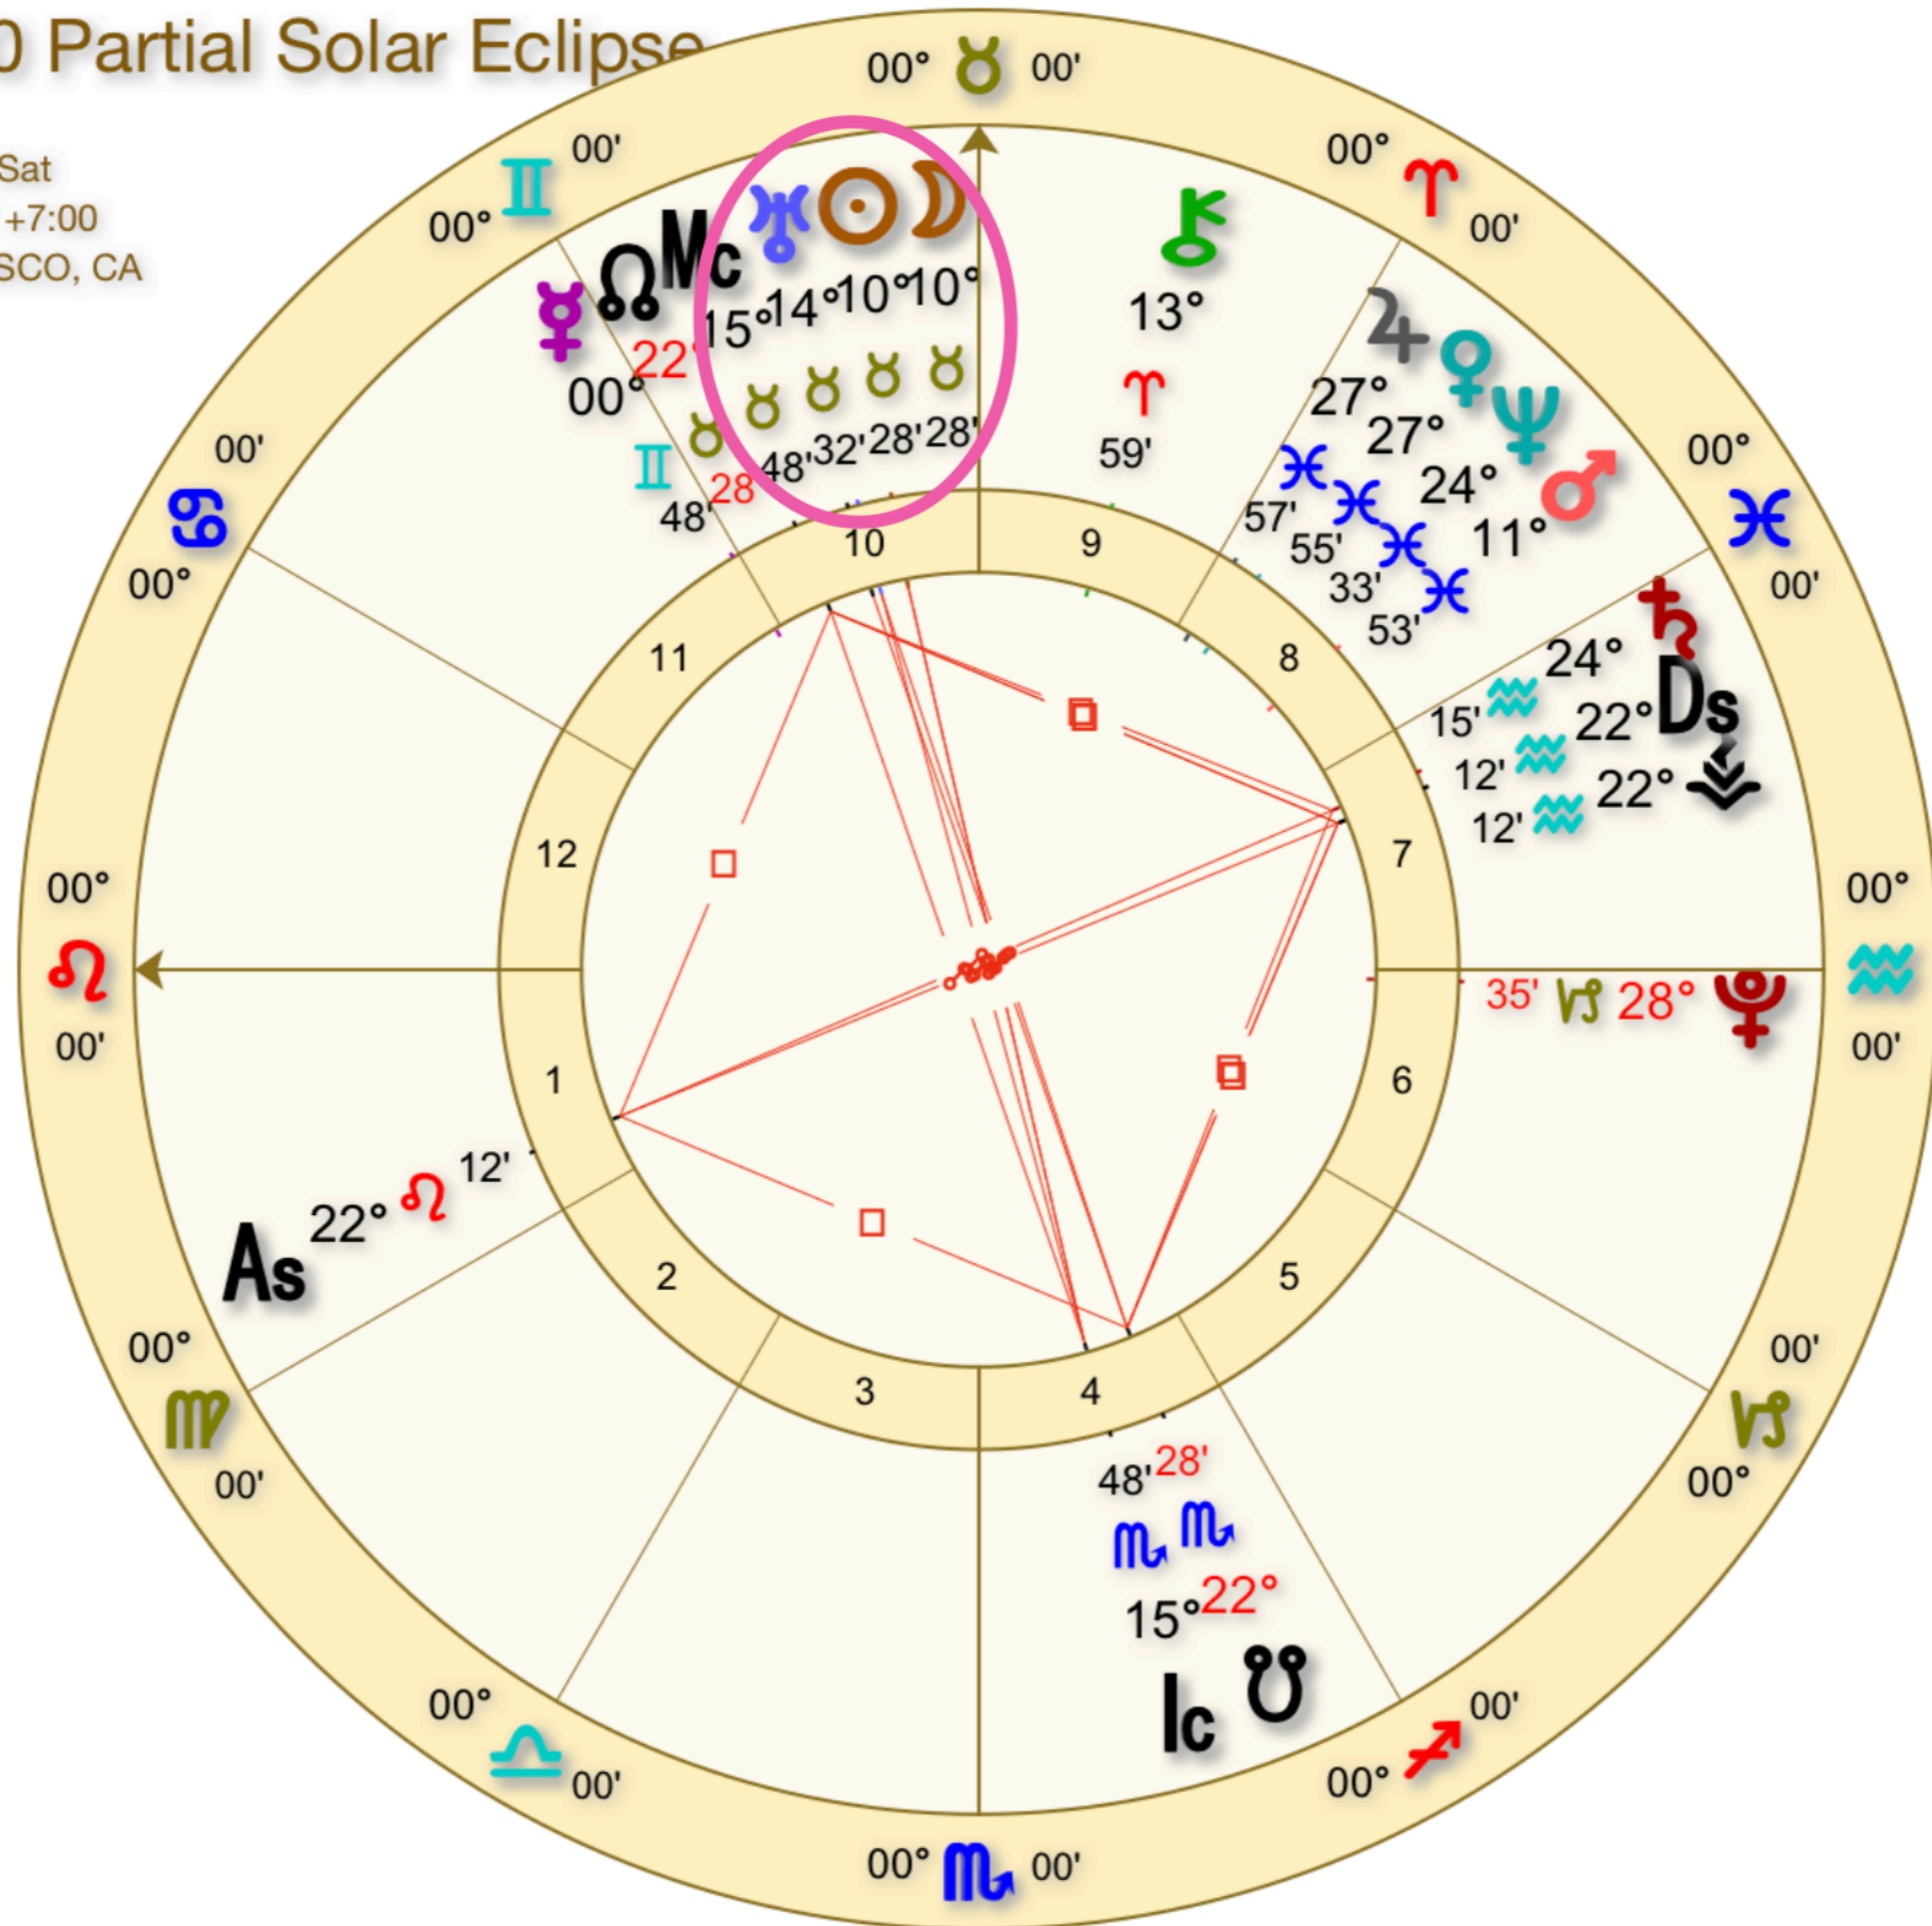

April 30 Partial Solar Eclipse

Natal

Apr 30 2022, Sat

1:28 PM PDT +7:00

SAN FRANCISCO, CA

Geocentric

Tropical

Whole Sign

Venus/Jupiter conjunction

Natal

Apr 30 2022, Sat
2:14 AM PDT +7:00

San Francisco, CA

Geocentric

Tropical

Whole Sign

Jupiter Venus Conjunction

4/30/22. 5:28am PDT San Rafael, CA

MARS CONJUNCT JUPITER

Natal

May 29 2022, Sun

3:31 AM PDT +7:00

San Francisco, CA

Geocentric

Tropical