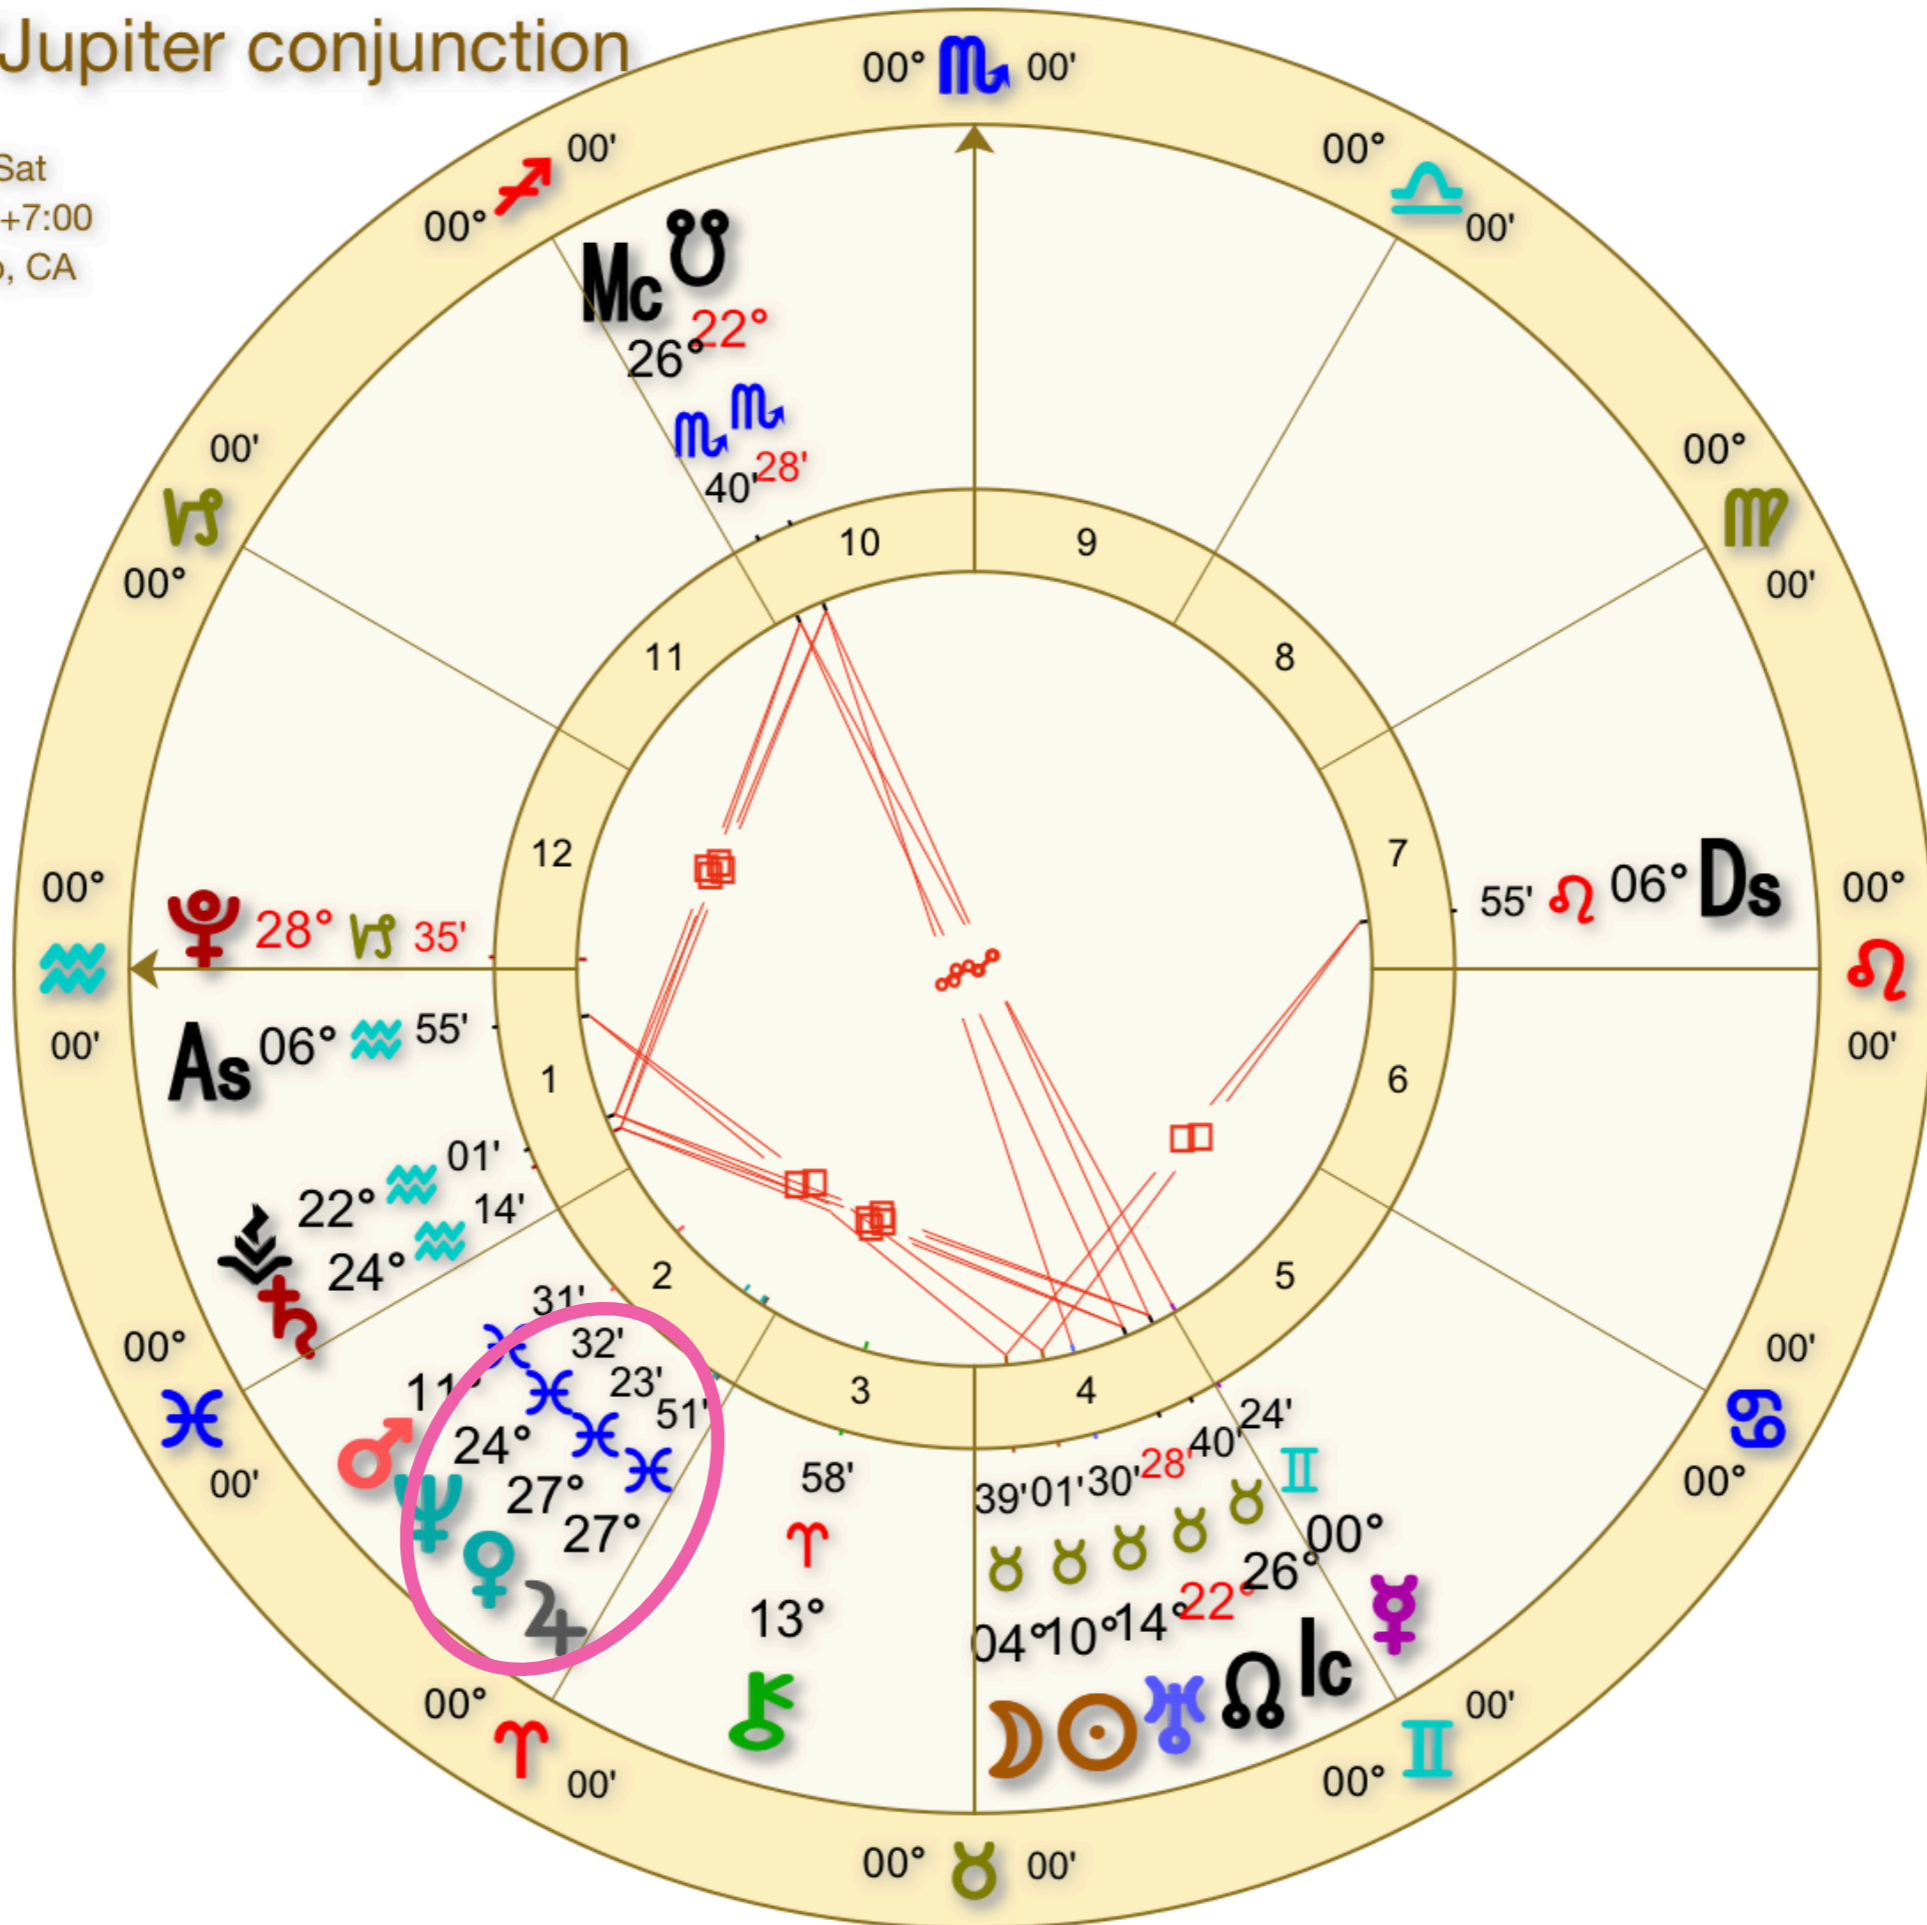

April 30 Partial Solar Eclipse

Natal

Apr 30 2022, Sat

1:28 PM PDT +7:00

SAN FRANCISCO, CA

Geocentric

Tropical

Whole Sign

Venus/Jupiter conjunction

Natal

Apr 30 2022, Sat
2:14 AM PDT +7:00

San Francisco, CA

Geocentric

Tropical

Whole Sign

Jupiter Venus Conjunction

4/30/22. 5:28am PDT San Rafael, CA

MARS CONJUNCT JUPITER

Natal

May 29 2022, Sun

3:31 AM PDT +7:00

San Francisco, CA

Geocentric

Tropical