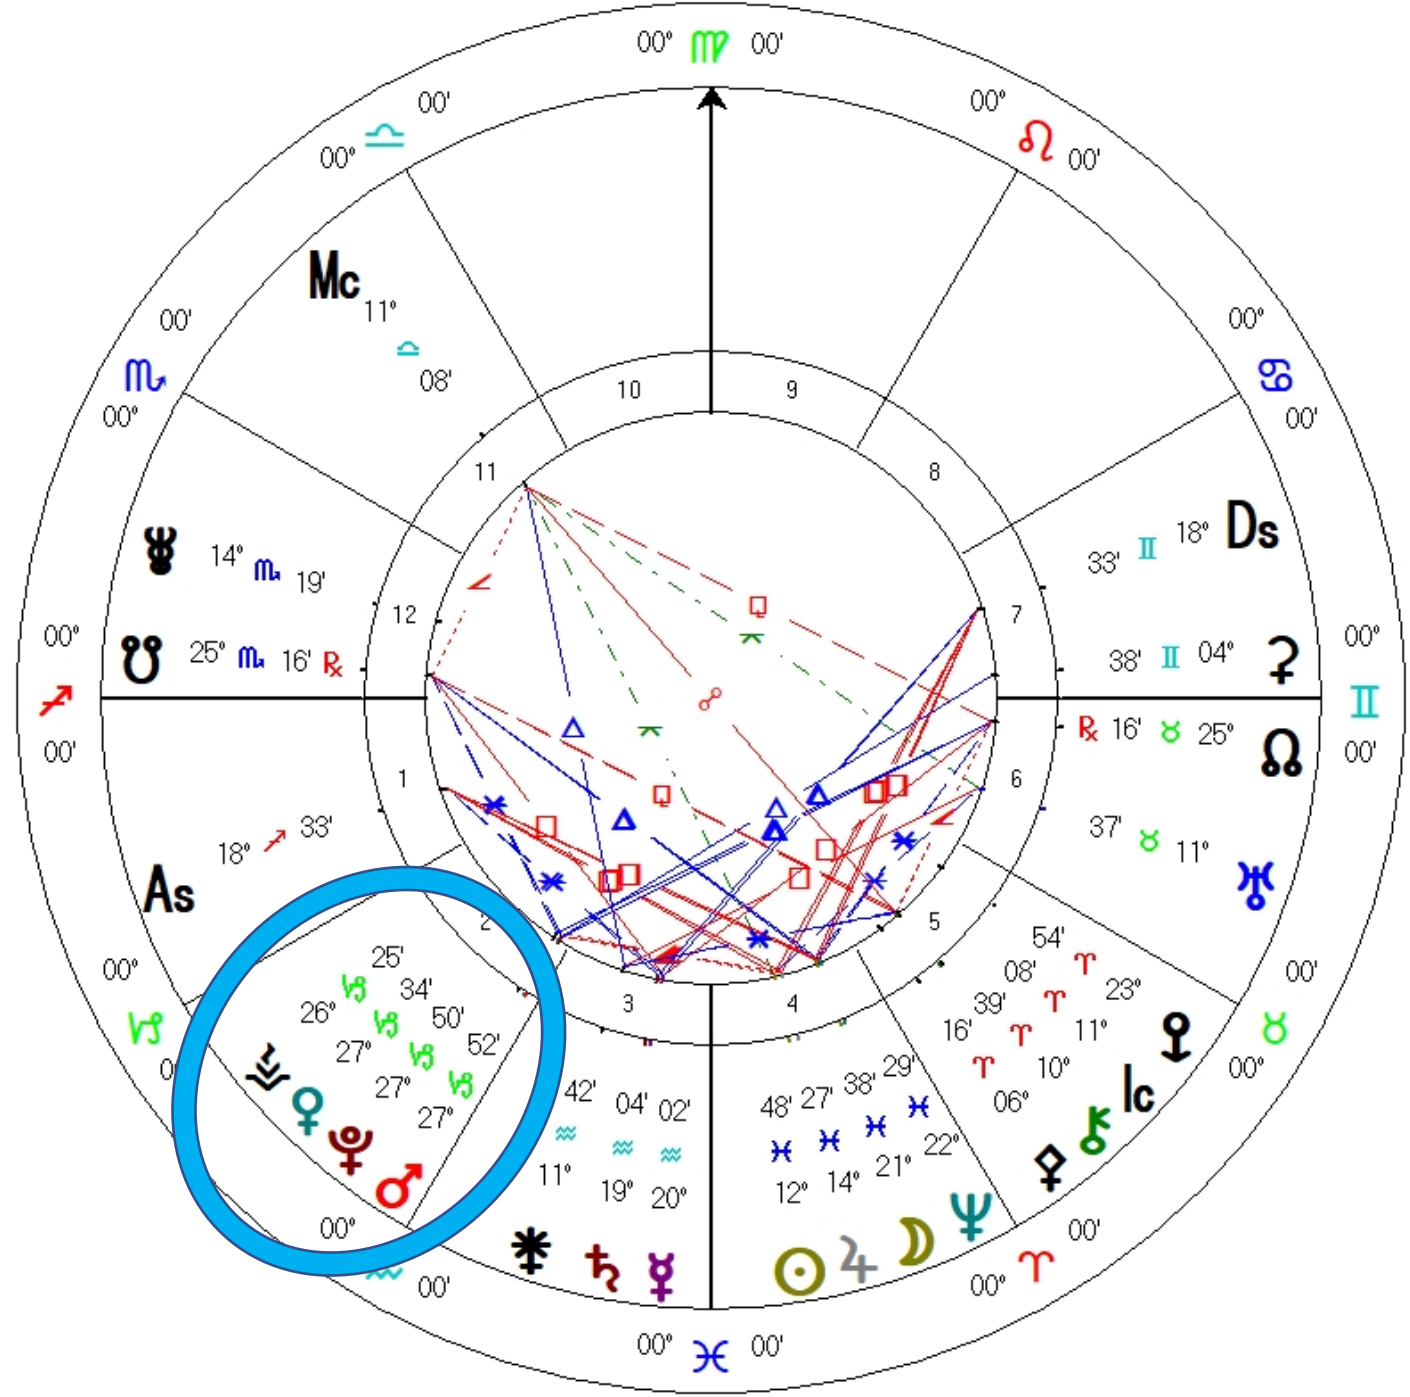

Date and Time

Date and Time	Julian Day
2022 - 3 - 6	6 : 19 : 37

Rukbat

The Rapunzel / Dumuzi

SAGA in 2021-22

Venus and Mars are
within 10° of each other

June 26 to July 30, 2021

Jan 25 to April 13, 2022

Venus and Mars have 3 exact conjunctions:

- *July 13, 2021 at 19° 48' Leo (evening)*
- *Feb 16, 2022 at 16° 53' Cap (morning)*
- *March 5, 2022 at 00° 01' Aqu (morning)*

Event of Mar 3 2022

Event Chart
Mar 3 2022, Thu
2:07:47 am PST+8:00
Medford, Oregon
42°N19'36" 122°W52'28"
*Geocentric
Tropical
Whole Signs
True Node*

March 3, 2022

Transits Mar 5 2022
Natal Chart
Mar 5 2022, Sat
11:12:10 pm PST +8:00
Medford, Oregon
42°N 19'36" 122°W 52'28"
Geocentric
Tropical
Whole Signs
True Node

March 5, 2022

The Alignment in Capricorn