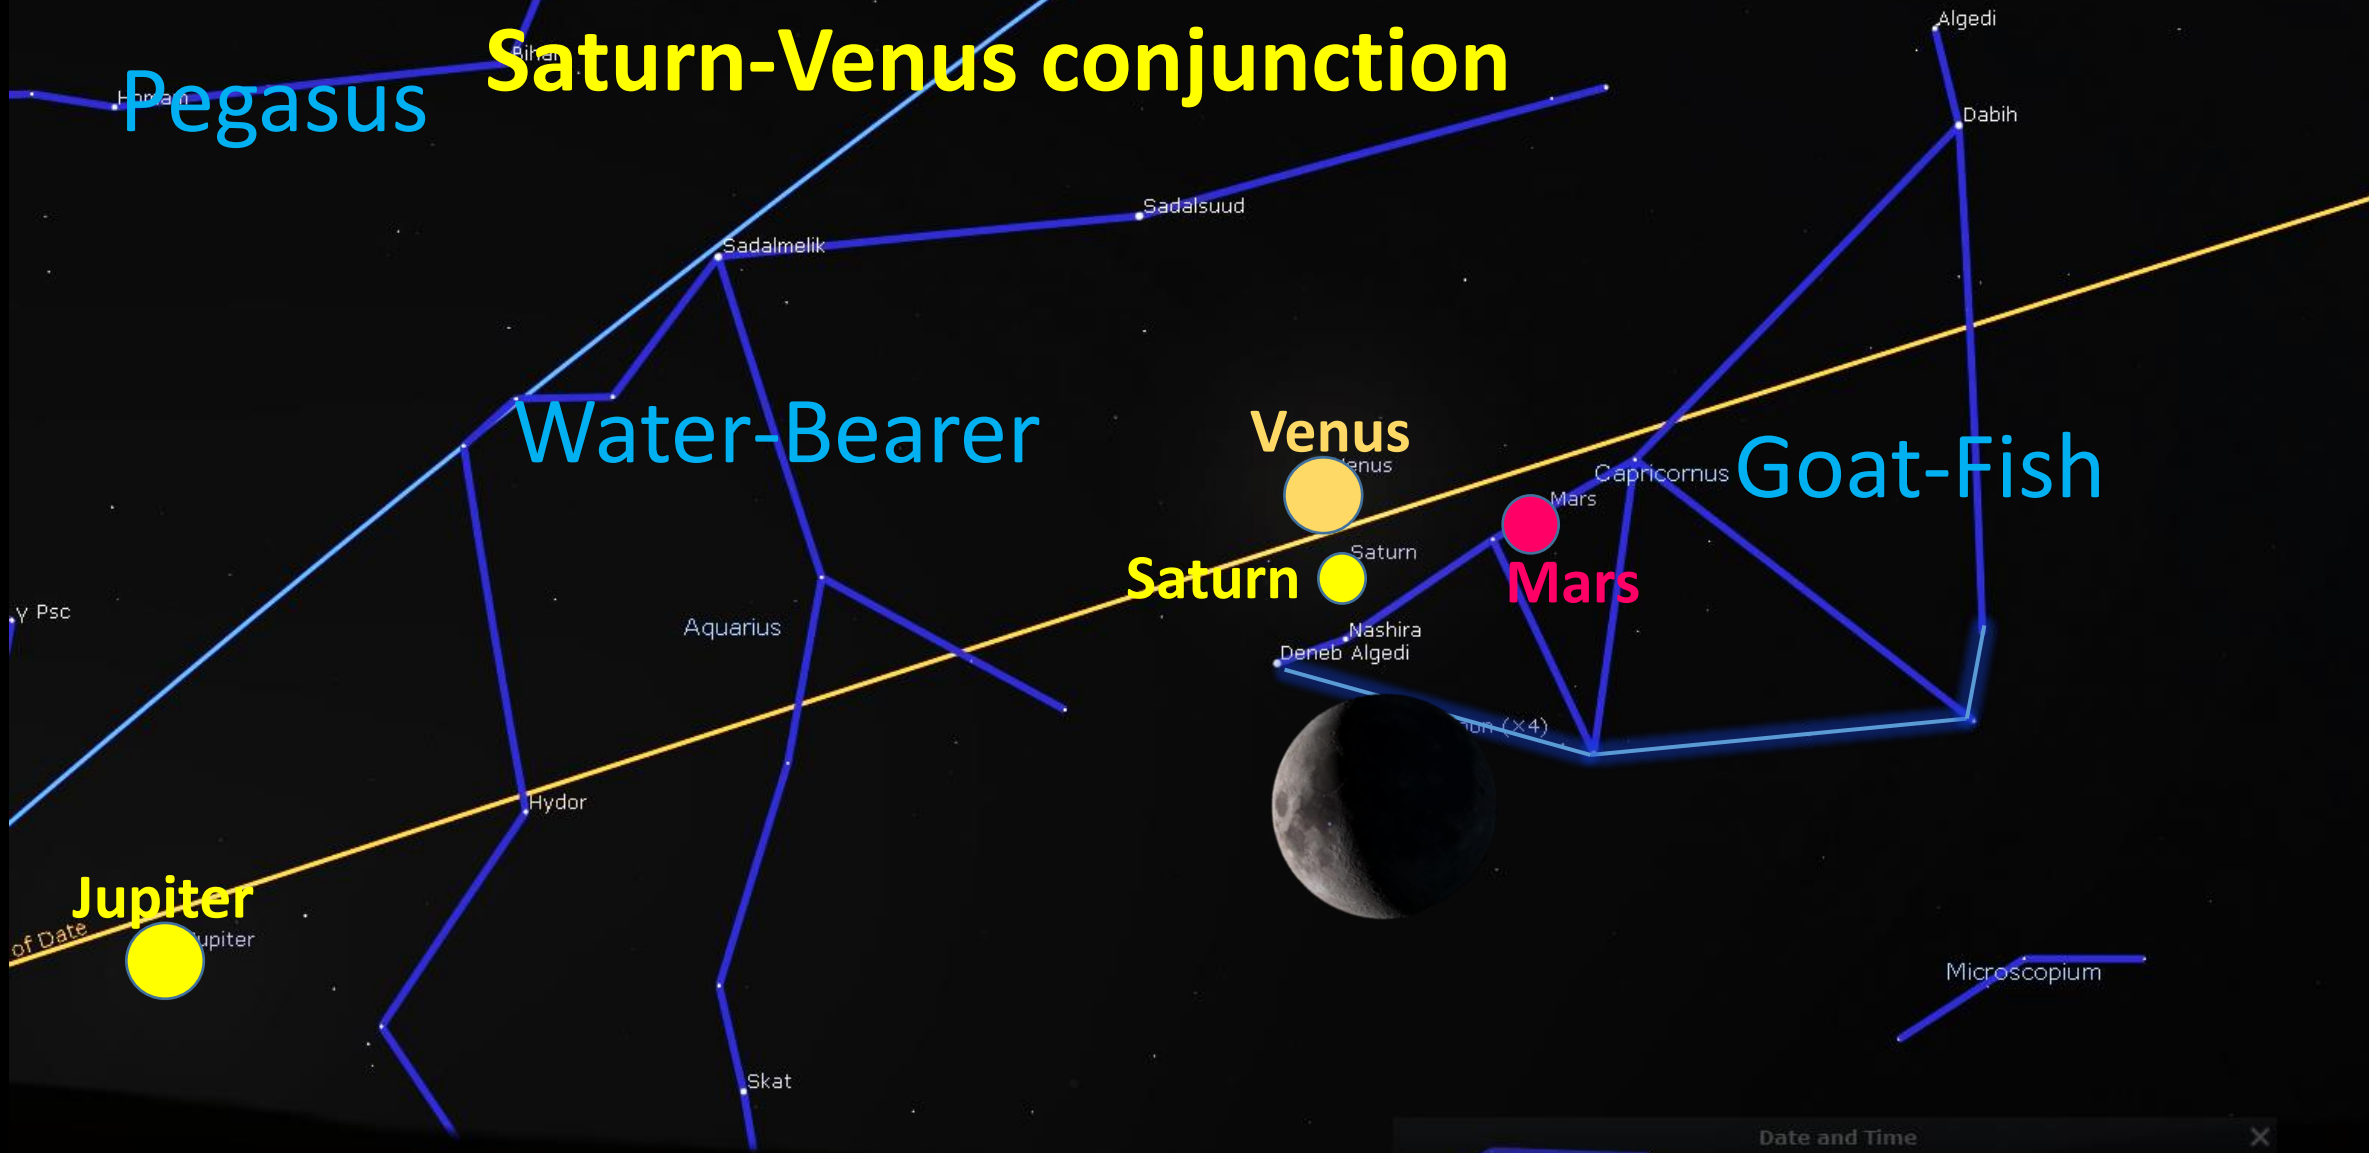

Sun at Vernal Equinox March 20, 2022

Date and Time				Julian Day				
2022	-	3	- 20	16	:	52	:	3

March 19 – Venus squares Uranus at $12^{\circ}17'$ Aquarius/Taurus

March 20 – March Equinox / Venus at Maximum Elongation 46.6° from Sun

March 22 – Mars squares Uranus at $12^{\circ}26'$ Aquarius/Taurus

March 23 – Mercury comes within 10° of the Sun, disappearing from view

March 26 – Moon conjuncts Pluto at $28^{\circ}19'$ Capricorn

March 28 – Moon conjunct Venus $21^{\circ}29'$ Aquarius (3rd Gate), with Saturn only $14'$ away / Venus conjunct Saturn $21^{\circ}44'$ Aquarius

March 30 – Moon conjunct Jupiter $20^{\circ}59'$ Pisces / Moon conjunct Neptune $23^{\circ}31'$ Pisces

March 31 – Moon conjunct Mercury $9^{\circ}24'$ Aries

Moon Conjunctions on March 28, 2022

Saturn-Venus conjunction

Early morning sky

Date and Time						
Date and Time				Julian Day		
2022	-	3	-	28	6	: 57 : 4