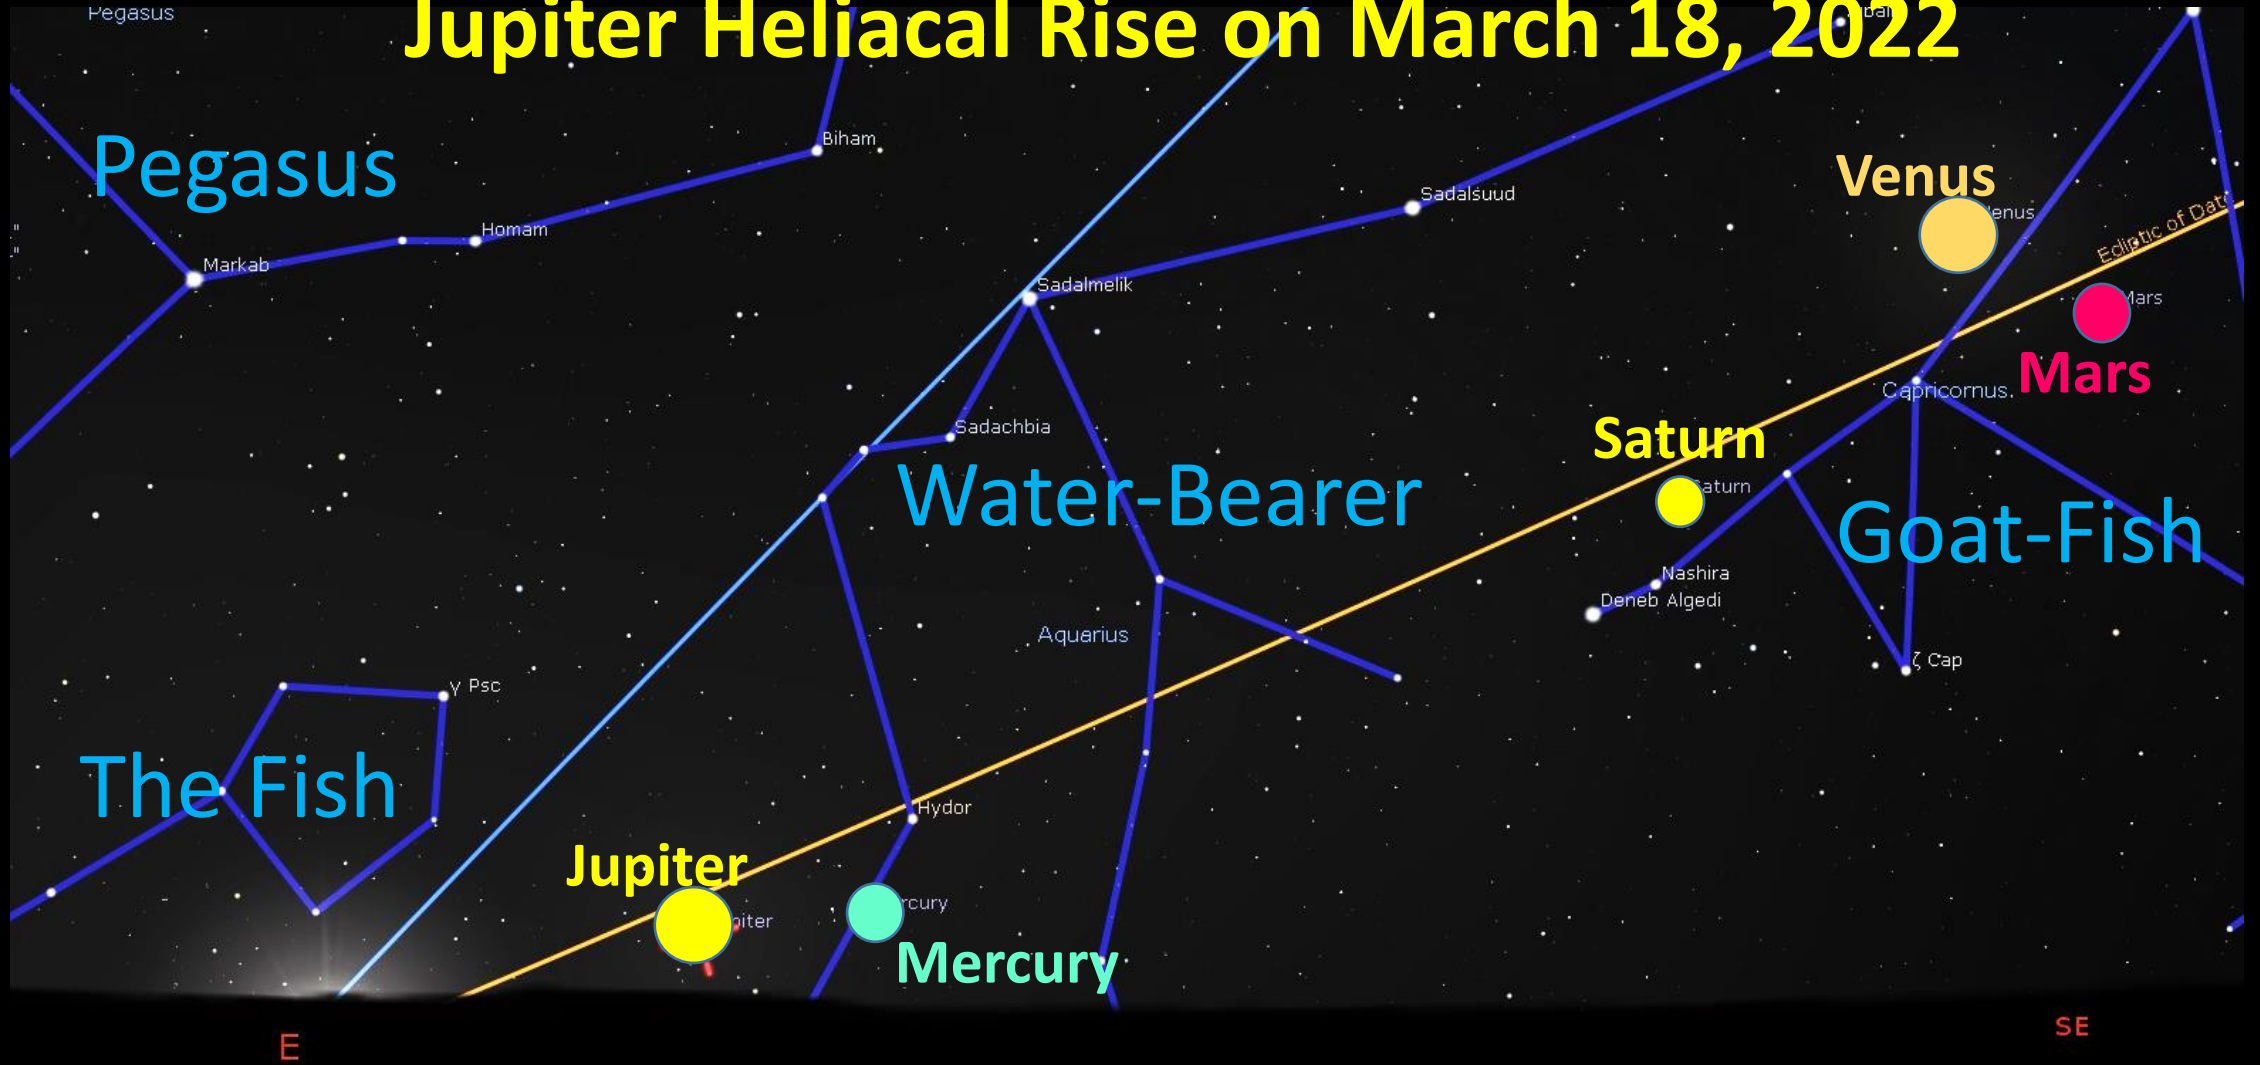

The Sabian Symbol, **28 Virgo** is “A man is gaining secret knowledge from an ancient scroll he is reading”. The keywords are, *“Learning from ancient mysteries. Looking for answers. Study and its rewards. Reading between the lines. Finding clues from the past and applying them to the present. Being privileged to look into something special. Alchemy. The ancient books and writings. Akashic records, classified documents, secret papers, and scribes.”*

After Midnight March 18, 2022

Full Moon in Virgo

Goat-Herder

Lion

Arcturus 24°32'
Libra

Zavijava 27°28'
Virgo

Zero
Libra

Priestess

The Cup

Spica 24°09'
Libra

Jupiter Heliacal Rise on March 18, 2022

Date and Time		Date and Time		Julian Day		
2022	- 3 - 18	7	:	21	:	43

The March Equinox

- The Equinox is a day when there is relatively the same amount of sunlight as there is a lack of sunlight or darkness
- Astrologically, it marks the Sun ingressing into the sign of Aries
- An Equinox is the halfway point between a *minimum* of solar light at Winter Solstice and a *maximum* of solar light at Summer Solstice
- At the March Equinox, the Sun migrates north of the equator, ushering in Spring for the Northern Hemisphere and Autumn for the Southern Hemisphere

Earth's Seasons in relation to its orbit of the Sun

Using the Vernal Equinox Point

- **One part of or the start of a calendar – marking time and the cycles of everything**
- **Honoring the planet in which we are born, live and die and born once again**
- **Deepening our connection to the Cosmos and how it relates to the Earth Mother**
- **Inspiring/Receiving the Transmissions for the Creation of Living Libraries, Monuments, Temples and Cosmic Clocks and other structures**