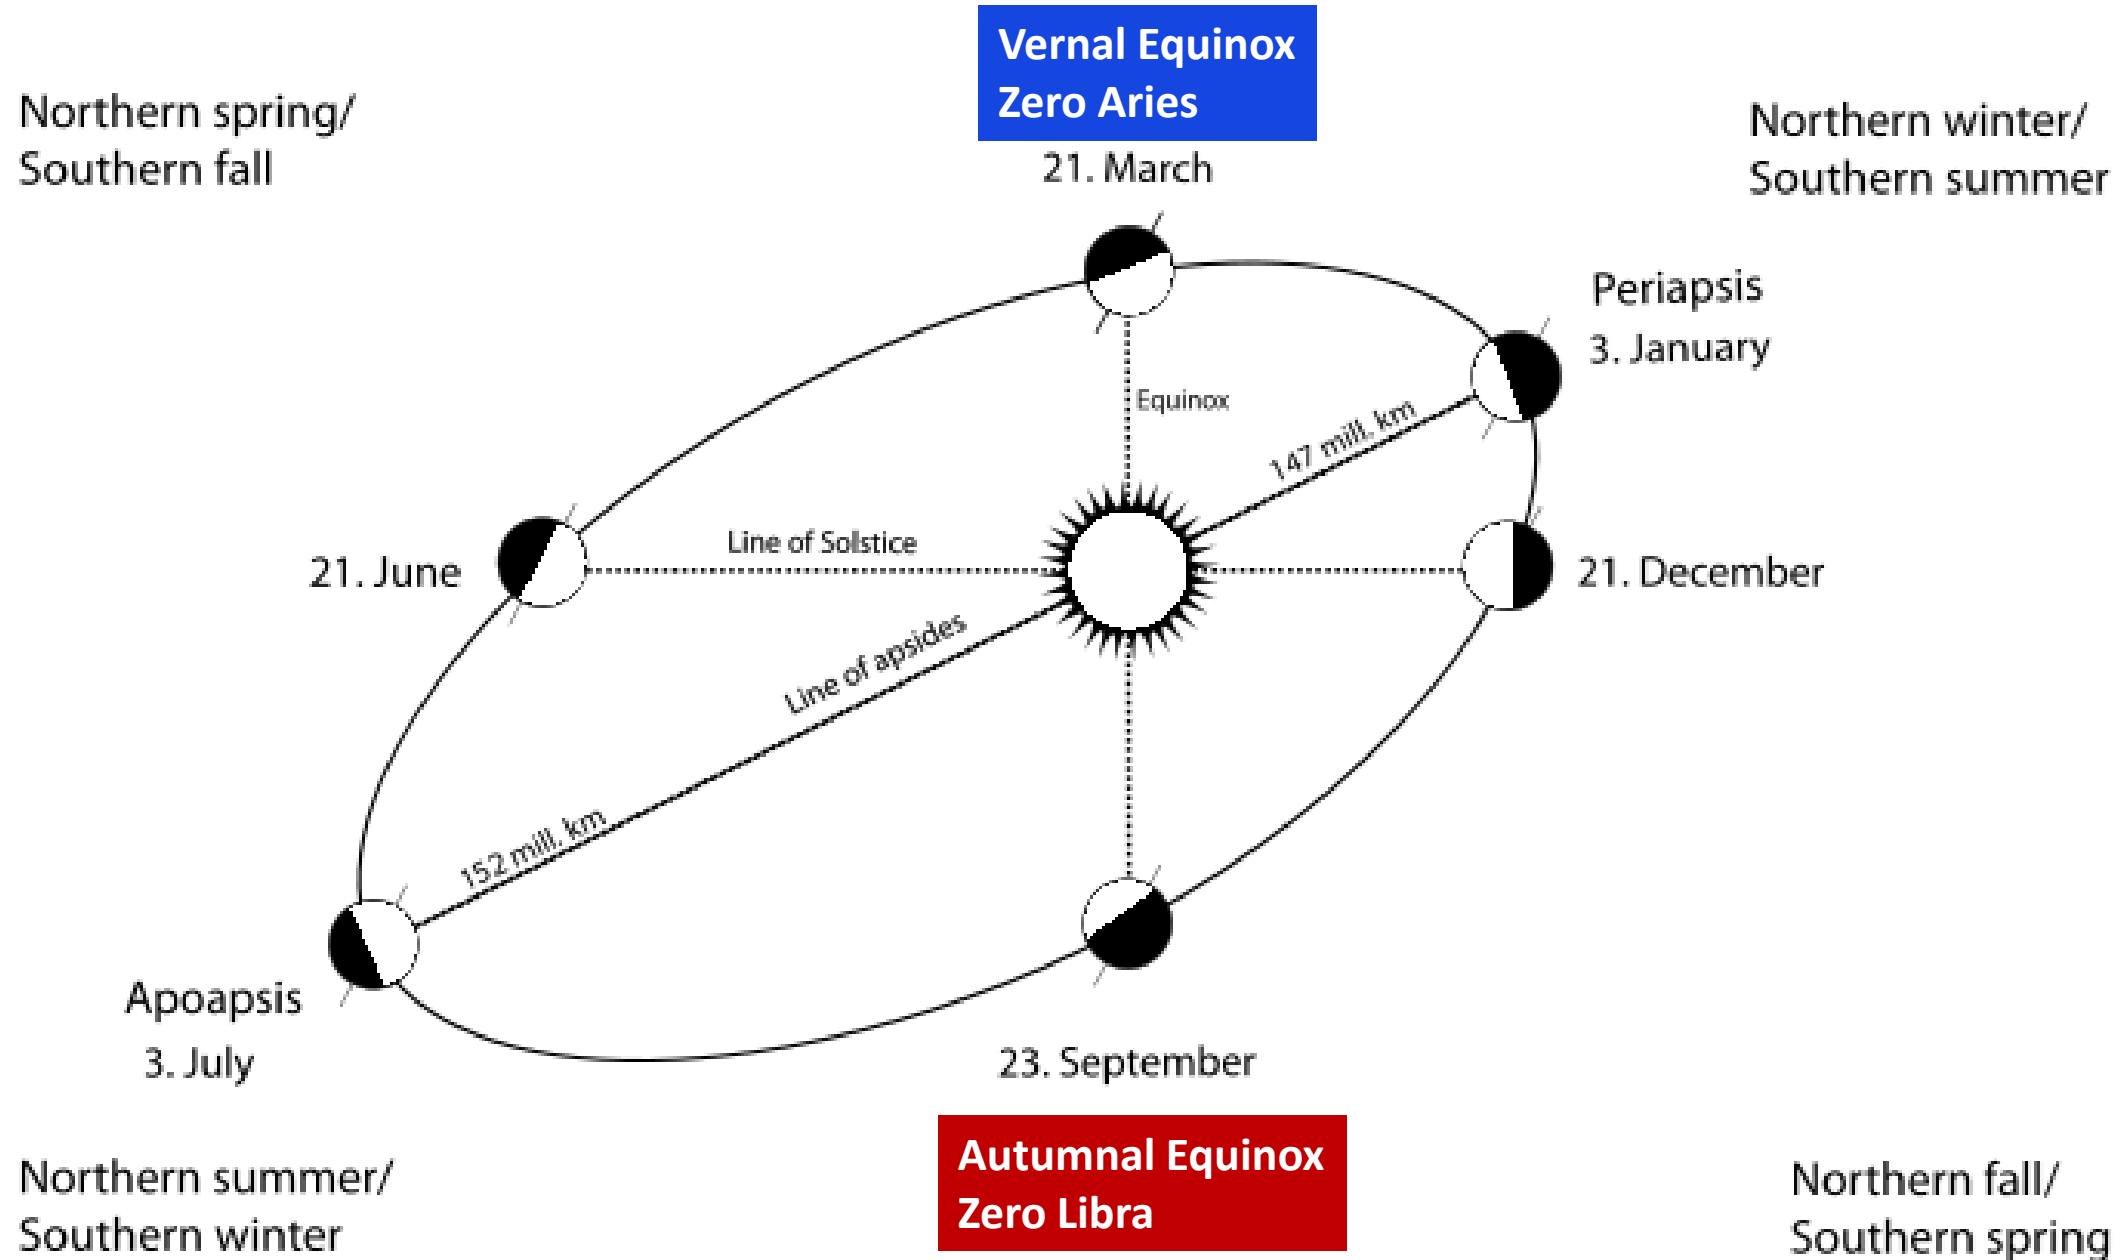

After Midnight March 18, 2022

Full Moon in Virgo

Goat-Herder

Lion

Arcturus 24°32'
Libra

Zavijava 27°28'
Virgo

Zero
Libra

Priestess

The Cup

Spica 24°09'
Libra

Jupiter Heliacal Rise on March 18, 2022

Date and Time		Date and Time		Julian Day		
2022	- 3 - 18	7	:	21	:	43

The March Equinox

- The Equinox is a day when there is relatively the same amount of sunlight as there is a lack of sunlight or darkness
- Astrologically, it marks the Sun ingressing into the sign of Aries
- An Equinox is the halfway point between a *minimum* of solar light at Winter Solstice and a *maximum* of solar light at Summer Solstice
- At the March Equinox, the Sun migrates north of the equator, ushering in Spring for the Northern Hemisphere and Autumn for the Southern Hemisphere

Earth's Seasons in relation to its orbit of the Sun

Using the Vernal Equinox Point

- **One part of or the start of a calendar – marking time and the cycles of everything**
- **Honoring the planet in which we are born, live and die and born once again**
- **Deepening our connection to the Cosmos and how it relates to the Earth Mother**
- **Inspiring/Receiving the Transmissions for the Creation of Living Libraries, Monuments, Temples and Cosmic Clocks and other structures**

March 22 – Mars squares Uranus at $12^{\circ}26'$ Aquarius/Taurus

March 23 – Mercury comes within 10° of the Sun, disappearing from view

March 26 – Moon conjuncts Pluto at $28^{\circ}19'$ Capricorn

March 28 – Moon conjunct Venus $21^{\circ}29'$ Aquarius (3rd Gate), with Saturn only $14'$ away / Venus conjunct Saturn $21^{\circ}44'$ Aquarius