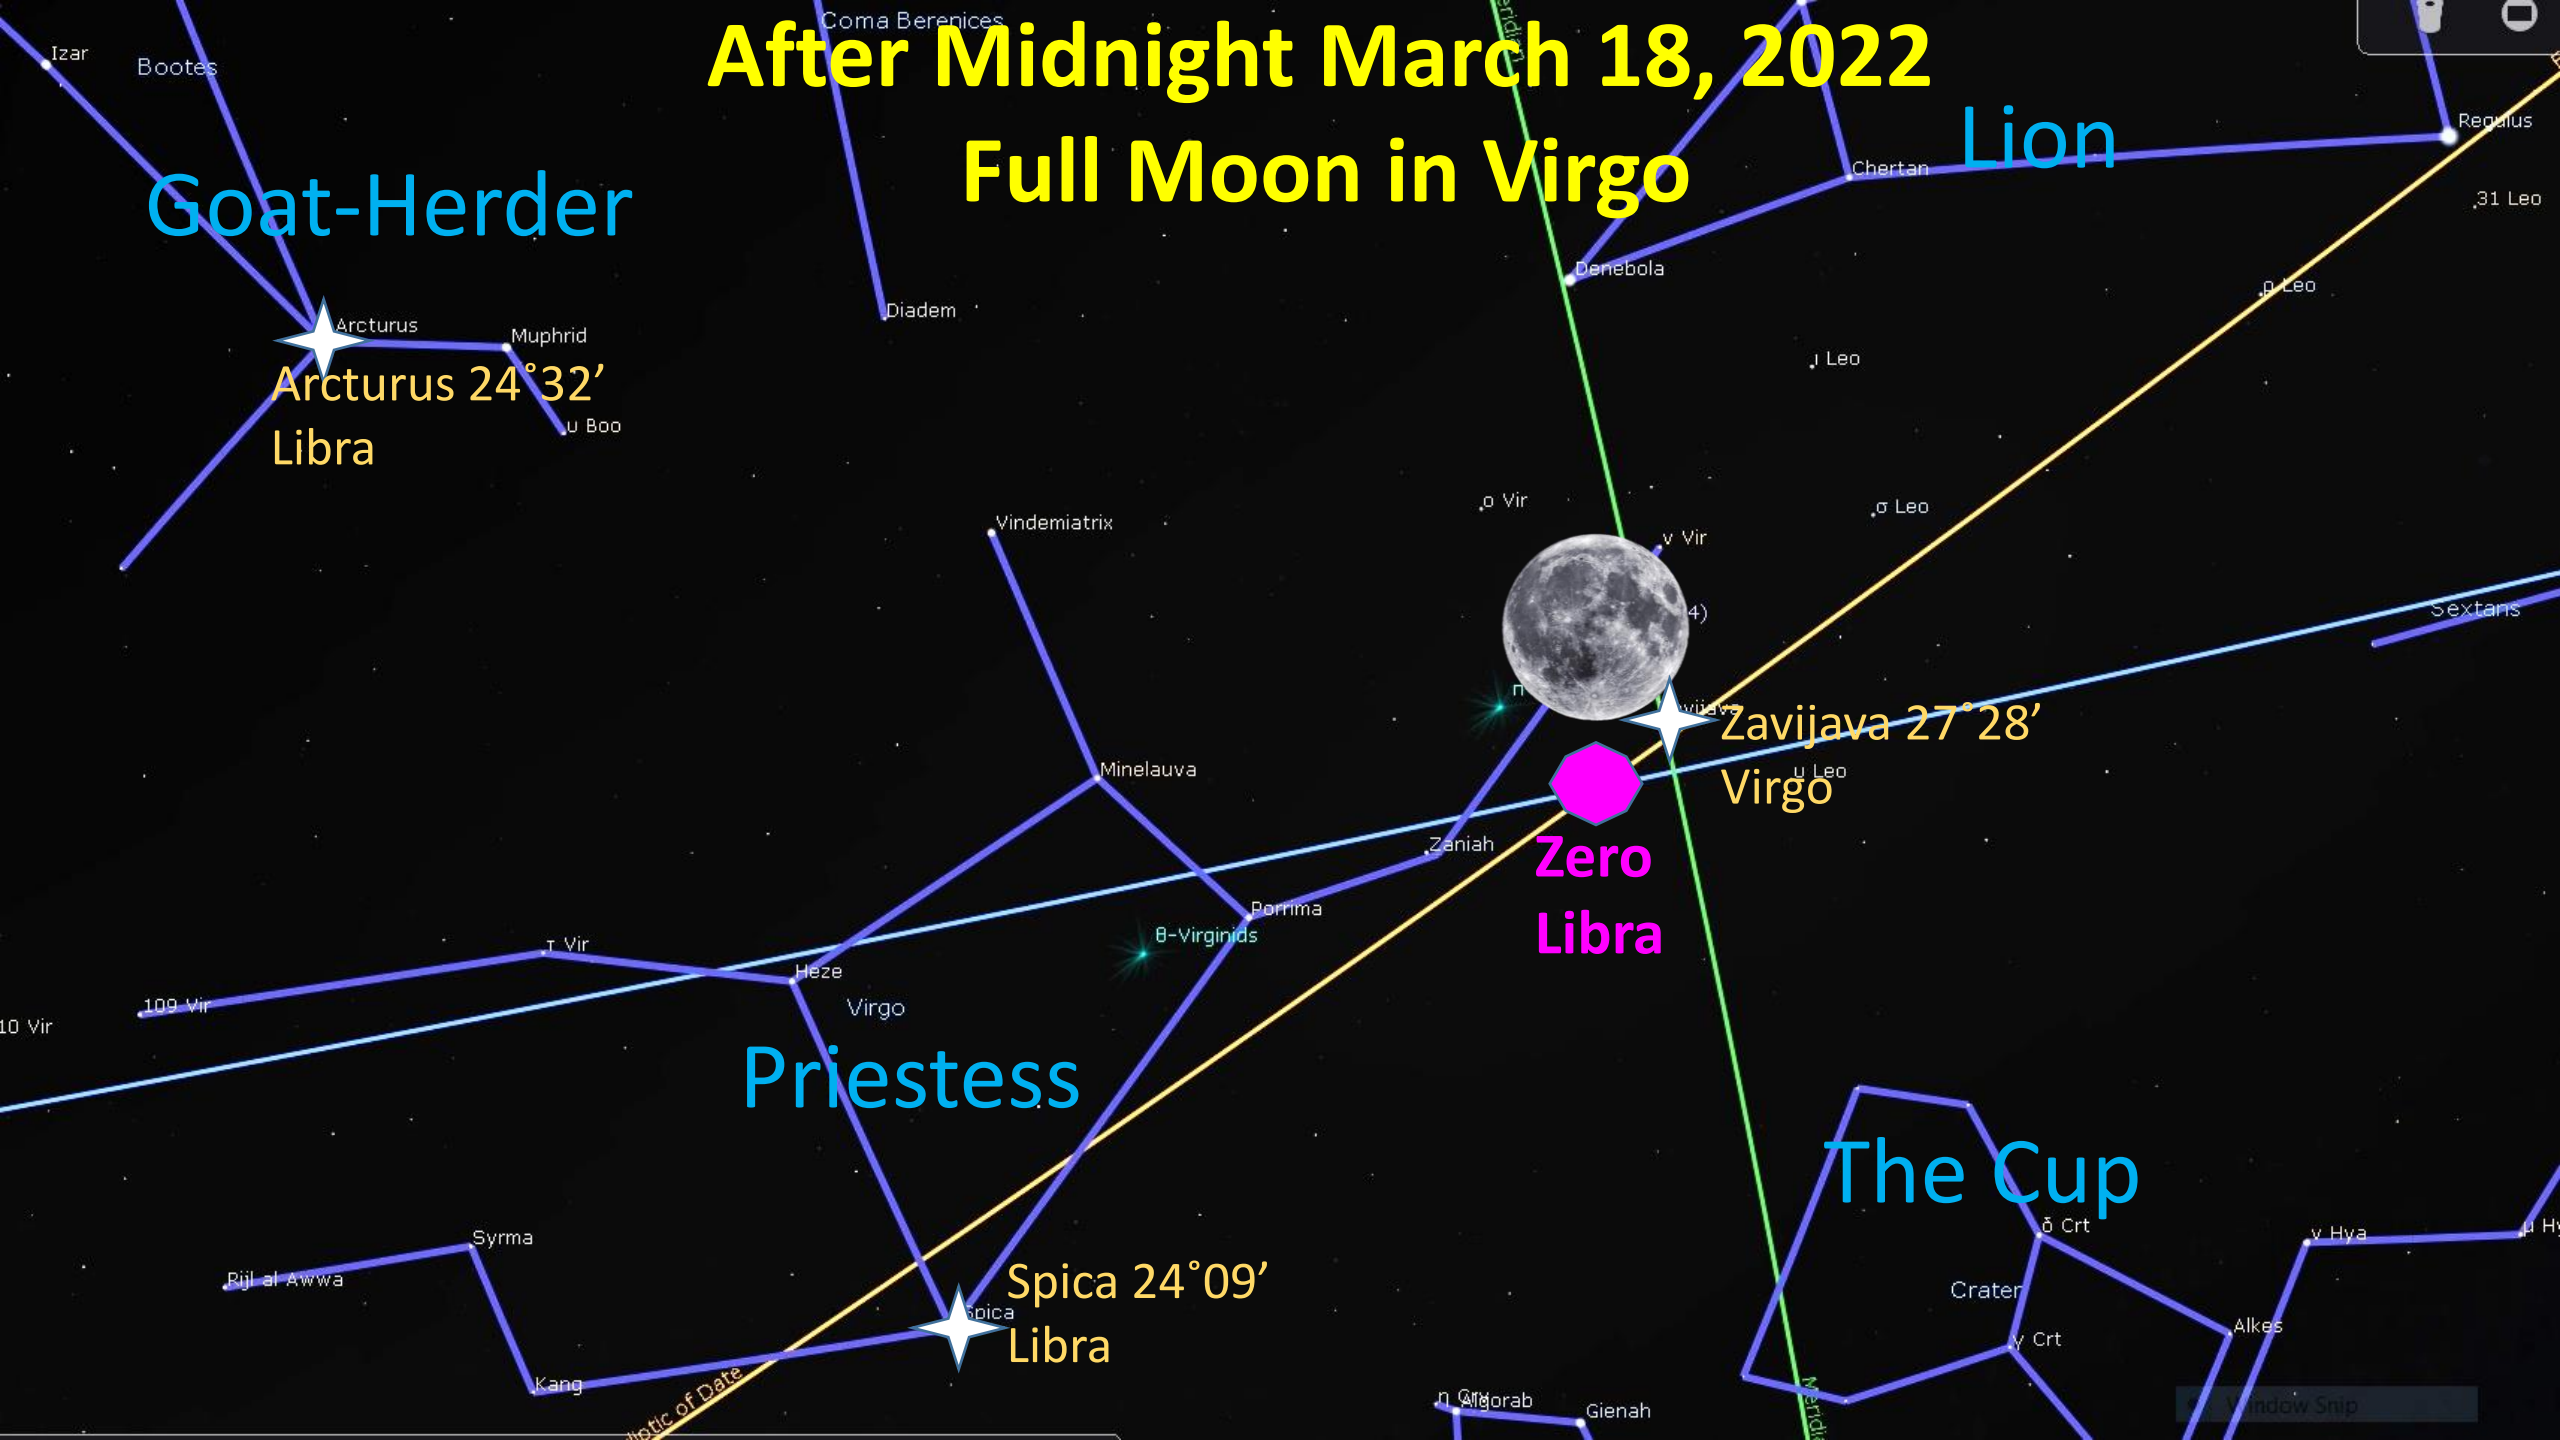

March 18th

27°40' Virgo

With the Sun in Pisces, the Full Moon this month is in the sign of Virgo. This Virgo Full Moon is nearly at the point where the Sun would be at the Sept Equinox (typically Sept 22/23), which is Zero Libra. This is in the Priestess Constellation

The Sabian Symbol, **28 Virgo** is “A man is gaining secret knowledge from an ancient scroll he is reading”. The keywords are, *“Learning from ancient mysteries. Looking for answers. Study and its rewards. Reading between the lines. Finding clues from the past and applying them to the present. Being privileged to look into something special. Alchemy. The ancient books and writings. Akashic records, classified documents, secret papers, and scribes.”*

After Midnight March 18, 2022

Full Moon in Virgo

Goat-Herder

Lion

Arcturus 24°32'
Libra

Zavijava 27°28'
Virgo

Zero
Libra

Priestess

The Cup

Spica 24°09'
Libra

Jupiter Heliacal Rise on March 18, 2022

Date and Time		Date and Time		Julian Day		
2022	- 3 - 18	7	:	21	:	43

The March Equinox

- The Equinox is a day when there is relatively the same amount of sunlight as there is a lack of sunlight or darkness
- Astrologically, it marks the Sun ingressing into the sign of Aries
- An Equinox is the halfway point between a *minimum* of solar light at Winter Solstice and a *maximum* of solar light at Summer Solstice
- At the March Equinox, the Sun migrates north of the equator, ushering in Spring for the Northern Hemisphere and Autumn for the Southern Hemisphere