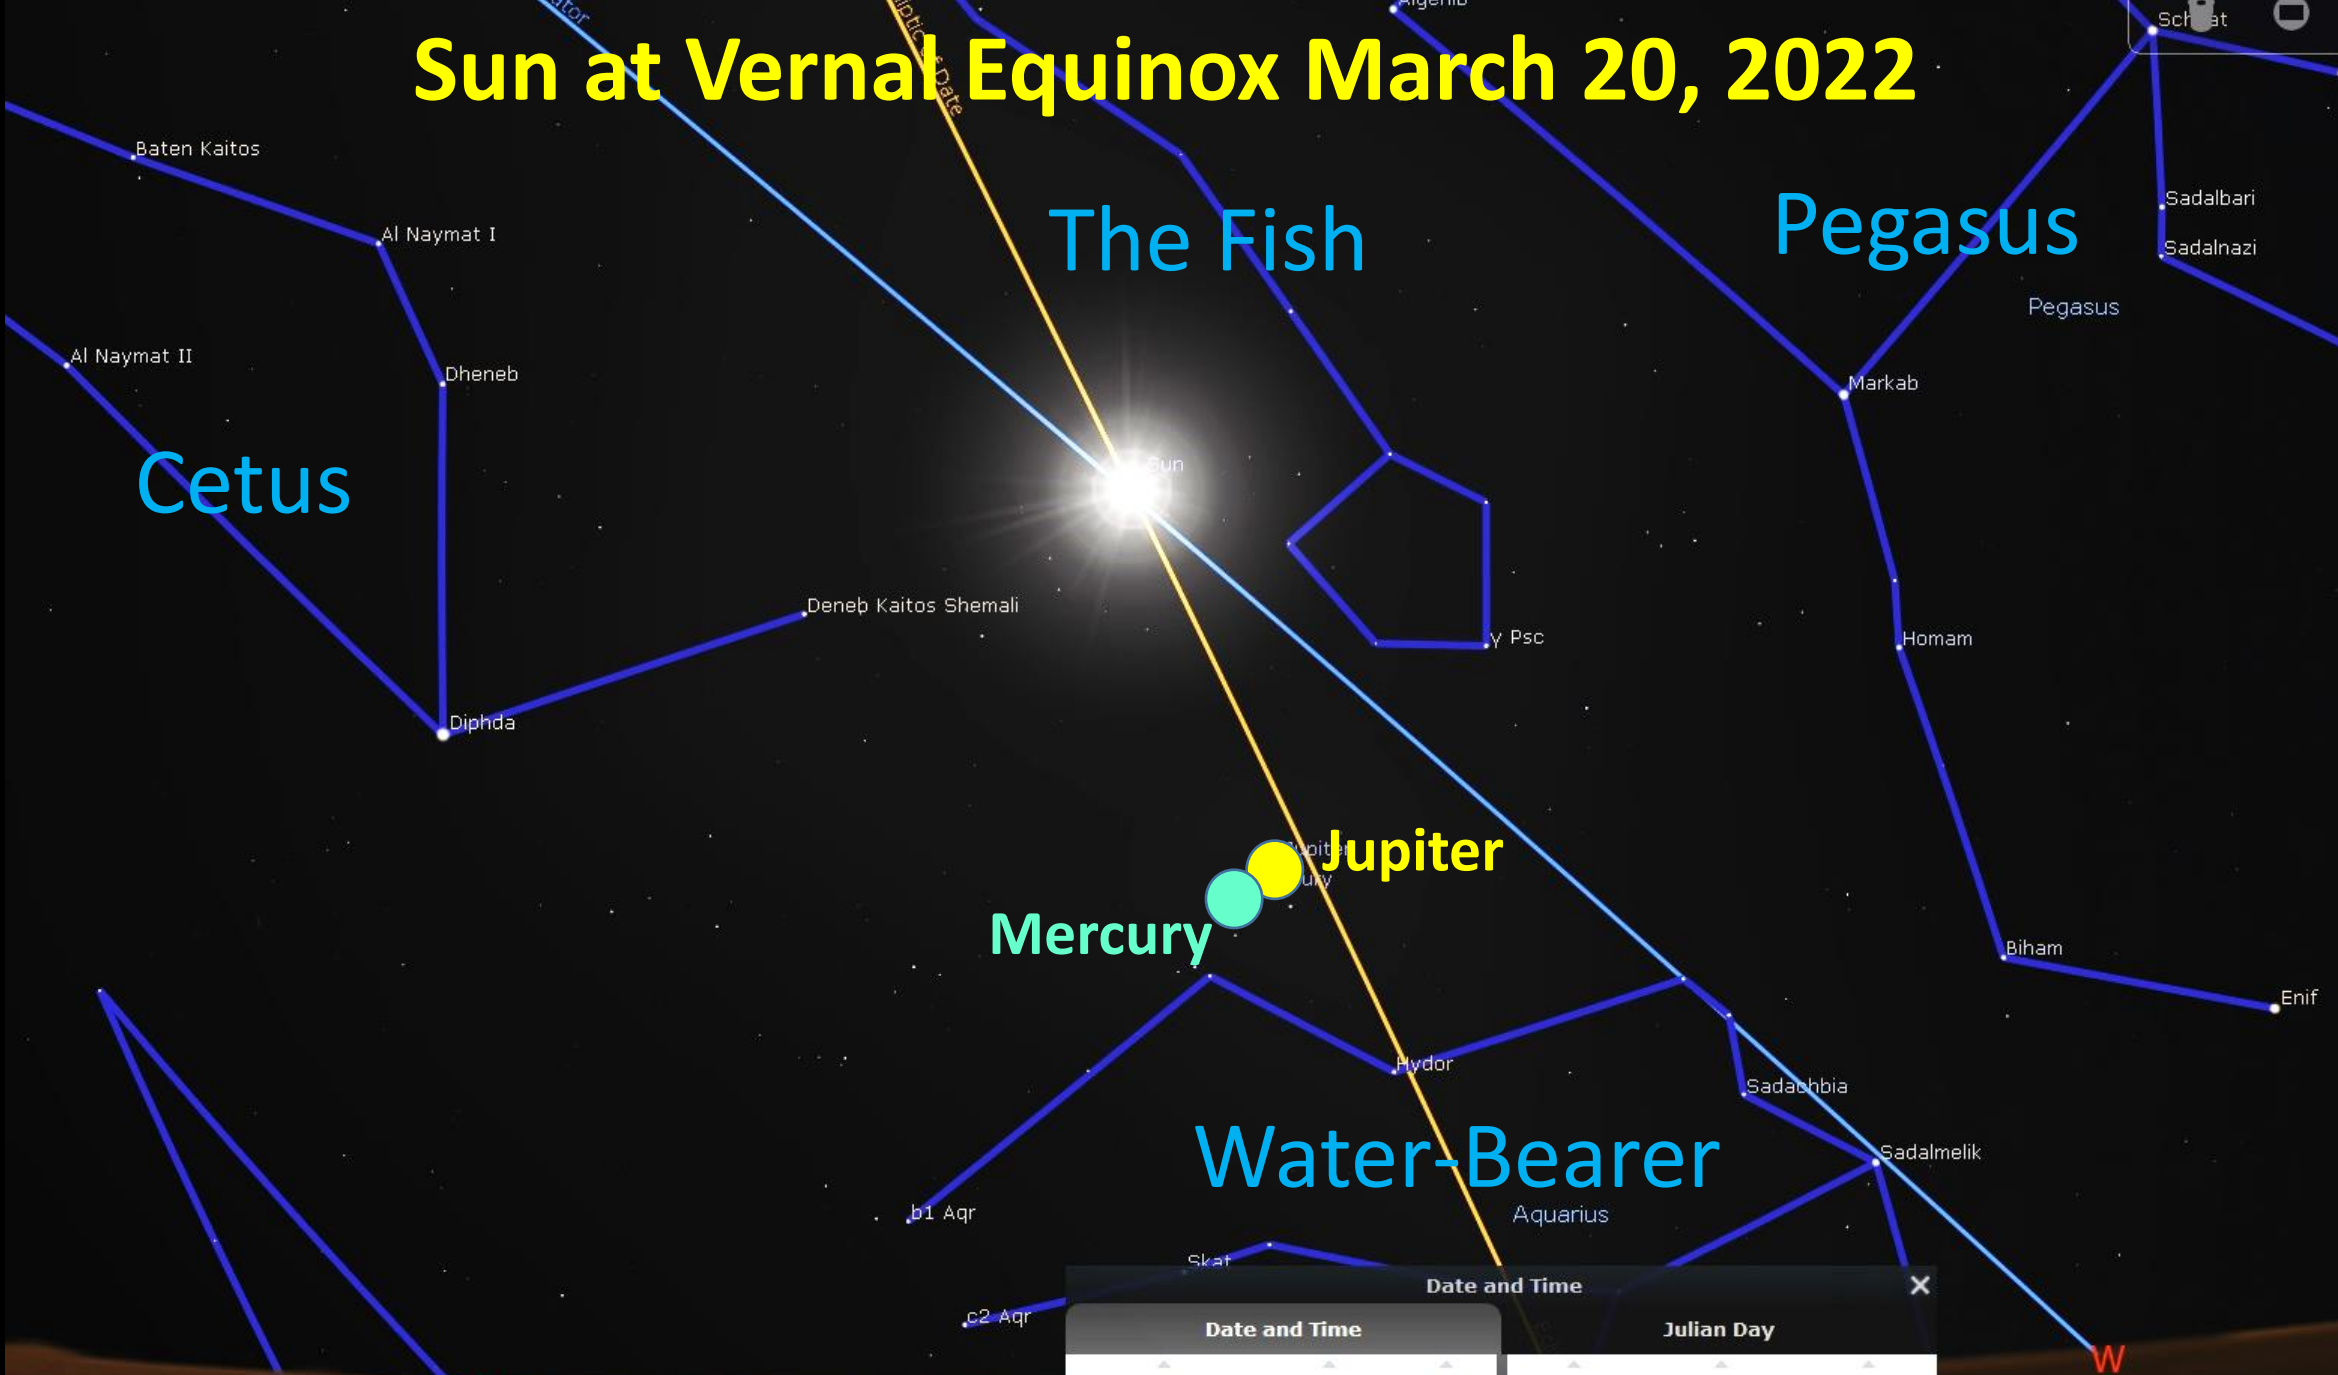

After Midnight March 18, 2022

Full Moon in Virgo

Goat-Herder

Lion

Arcturus 24°32'
Libra

Zavijava 27°28'
Virgo

Zero
Libra

Priestess

The Cup

Spica 24°09'
Libra

Jupiter Heliacal Rise on March 18, 2022

Date and Time		Date and Time		Julian Day		
2022	- 3 - 18	7	:	21	:	43

The March Equinox

- The Equinox is a day when there is relatively the same amount of sunlight as there is a lack of sunlight or darkness
- Astrologically, it marks the Sun ingressing into the sign of Aries
- An Equinox is the halfway point between a *minimum* of solar light at Winter Solstice and a *maximum* of solar light at Summer Solstice
- At the March Equinox, the Sun migrates north of the equator, ushering in Spring for the Northern Hemisphere and Autumn for the Southern Hemisphere

Earth's Seasons in relation to its orbit of the Sun

Using the Vernal Equinox Point

- **One part of or the start of a calendar – marking time and the cycles of everything**
- **Honoring the planet in which we are born, live and die and born once again**
- **Deepening our connection to the Cosmos and how it relates to the Earth Mother**
- **Inspiring/Receiving the Transmissions for the Creation of Living Libraries, Monuments, Temples and Cosmic Clocks and other structures**

Sun at Vernal Equinox March 20, 2022

Date and Time				Julian Day				
2022	-	3	- 20	16	:	52	:	3

March 19 – Venus squares Uranus at $12^{\circ}17'$ Aquarius/Taurus

March 20 – March Equinox / Venus at Maximum Elongation 46.6° from Sun