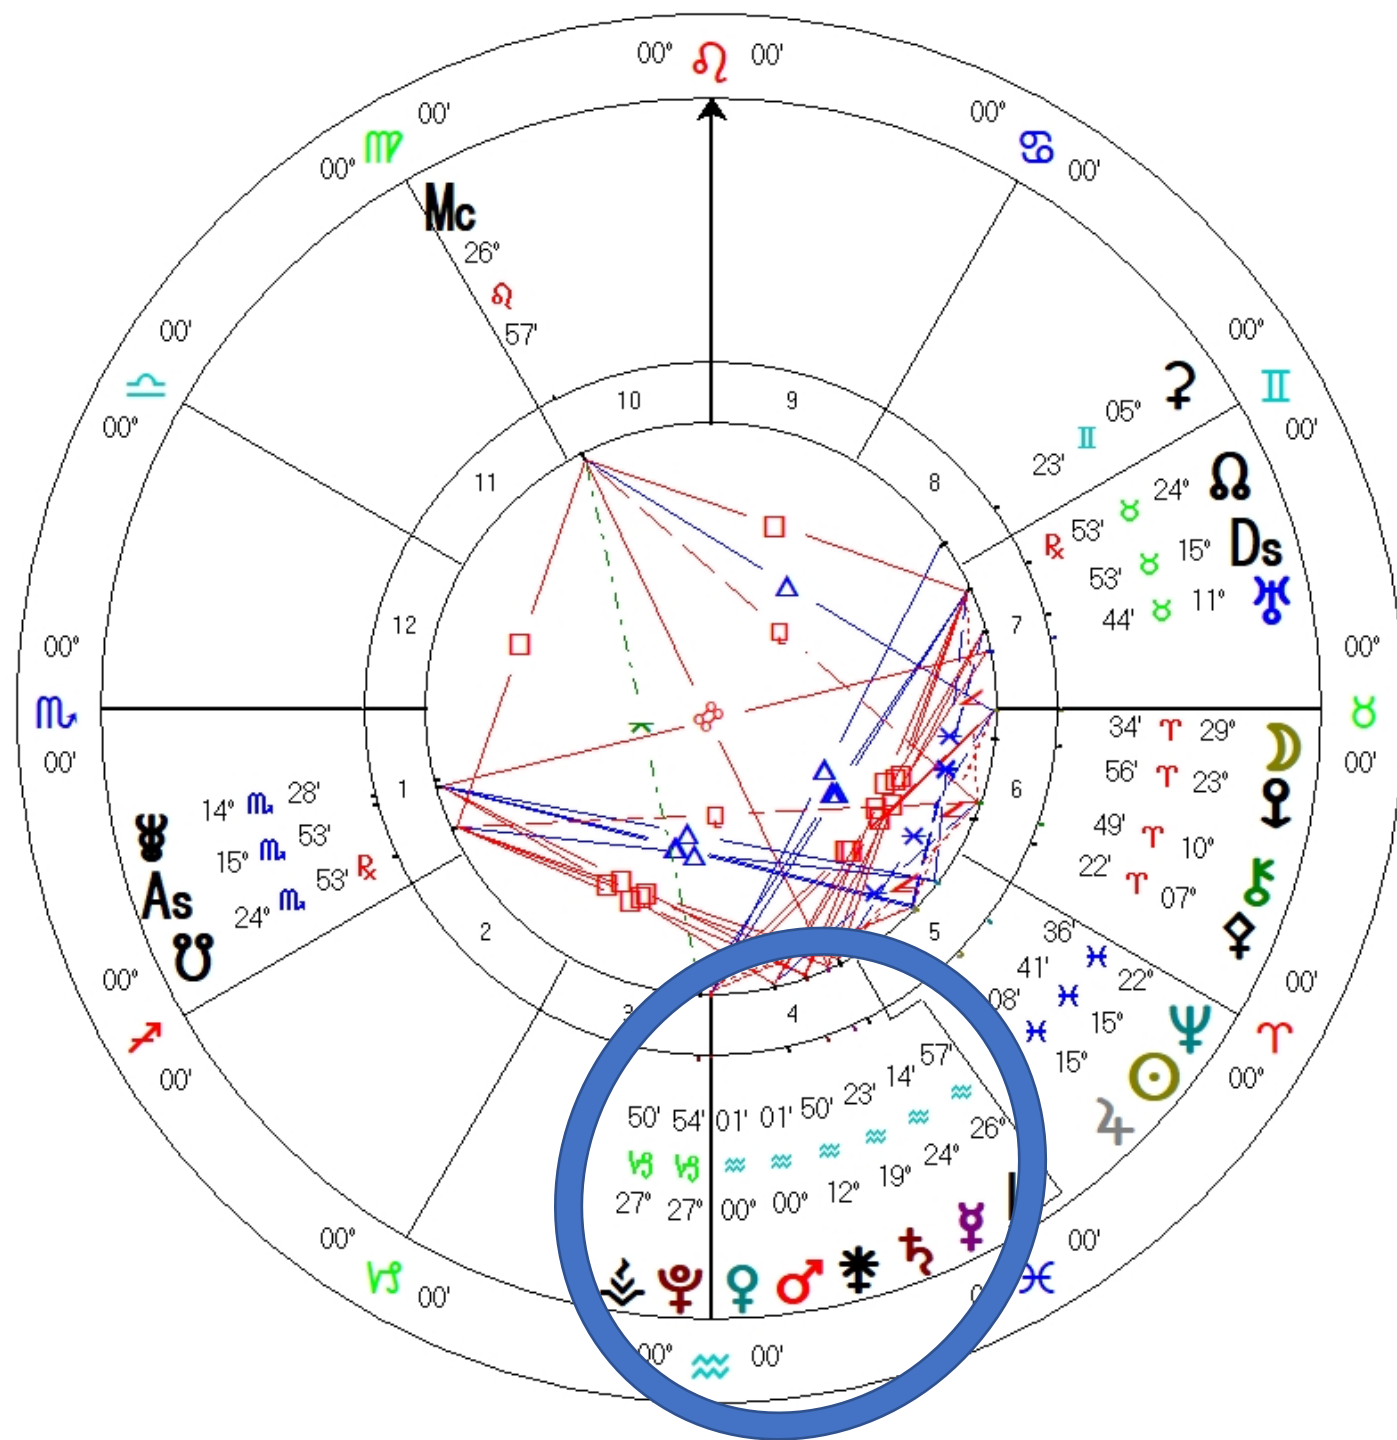

Date and Time

Date and Time	Julian Day
2022 - 3 - 6	6 : 19 : 37

Rukbat

The Rapunzel / Dumuzi

SAGA in 2021-22

Venus and Mars are
within 10° of each other

June 26 to July 30, 2021

Jan 25 to April 13, 2022

Venus and Mars have 3 exact conjunctions:

- *July 13, 2021 at 19° 48' Leo (evening)*
- *Feb 16, 2022 at 16° 53' Cap (morning)*
- *March 5, 2022 at 00° 01' Aqu (morning)*

Event of Mar 3 2022

Event Chart
Mar 3 2022, Thu
2:07:47 am PST+8:00
Medford, Oregon
42°N19'36" 122°W52'28"
*Geocentric
Tropical
Whole Signs
True Node*

March 3, 2022

Transits Mar 5 2022
Natal Chart
Mar 5 2022, Sat
11:12:10 pm PST +8:00
Medford, Oregon
42°N 19'36" 122°W 52'28"
Geocentric
Tropical
Whole Signs
True Node

March 5, 2022

The Alignment in Capricorn