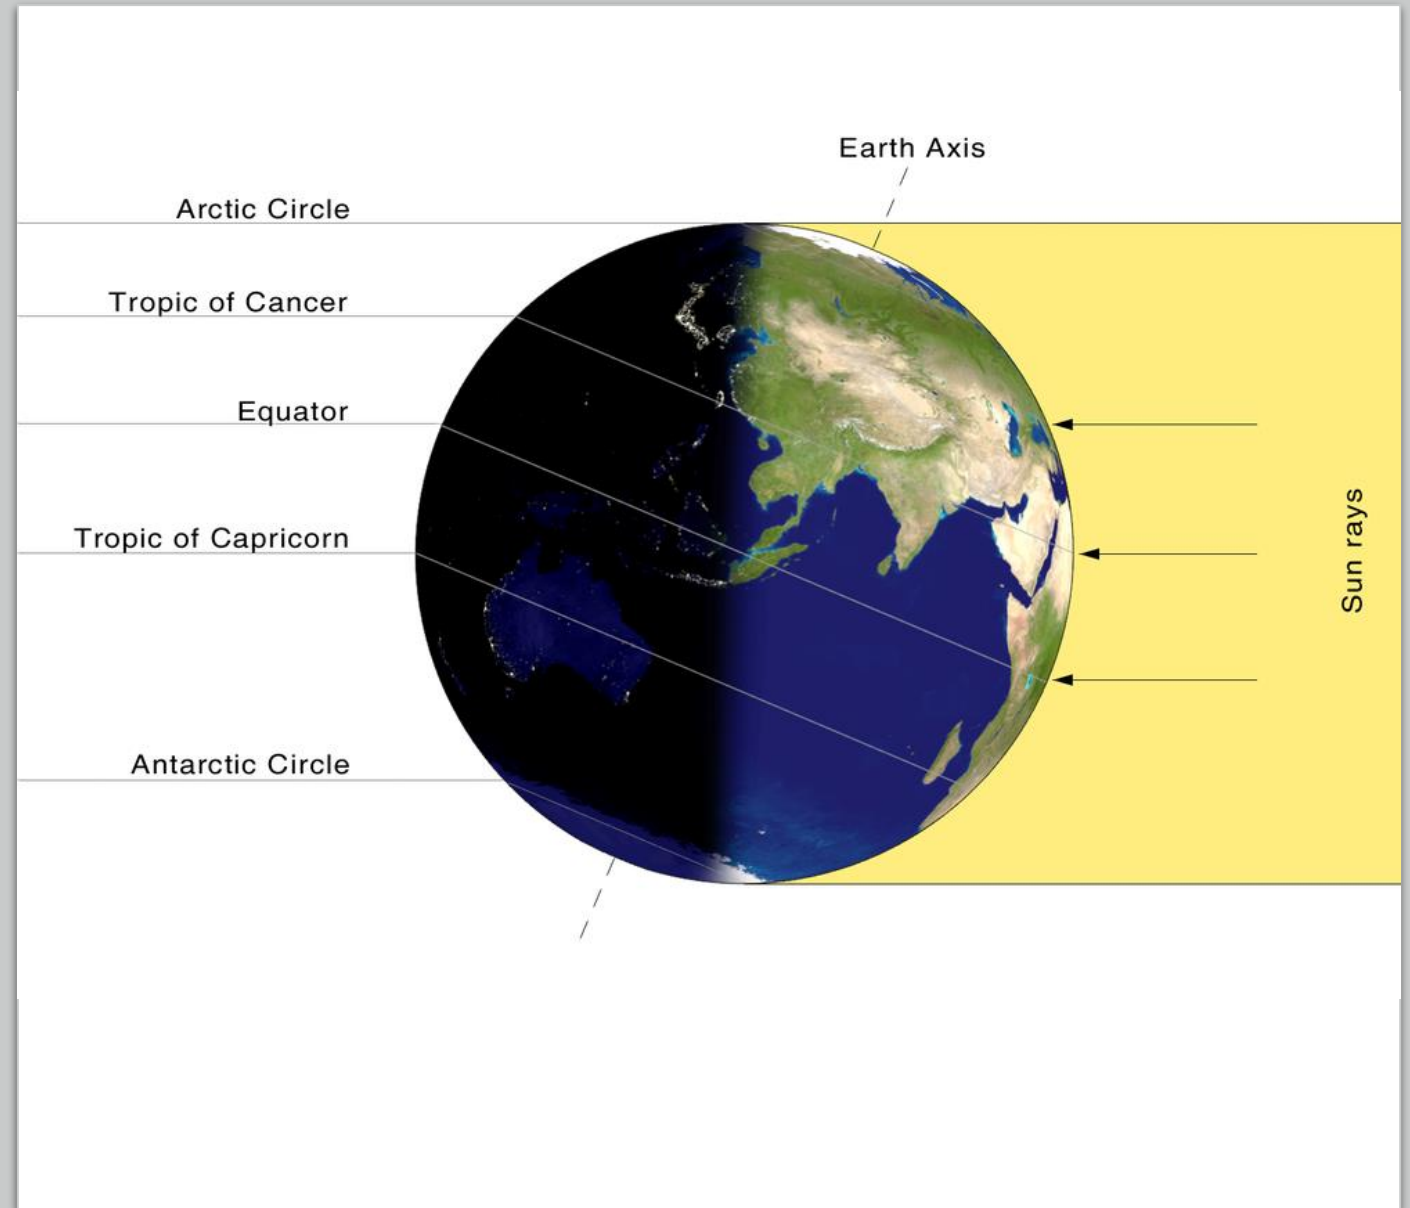

Important dates for this Lunation

June 2/3 – Mercury stations direct at 26°05' Taurus

June 4/5 – Saturn stations retrograde at 25°15' Aquarius

June 11 – Venus conjuncts Uranus at 16°52' Taurus

June 13 – Mercury enters the sign of Gemini for the second time this year.

June 27 – Mars-Eris conjunction 24°58' Aries / Moon-Merc Conjunction 15°55' Gemini

June 28 – Neptune stations Retrograde 25°25' Pisces

Full Moon

June 14th

23°25' Sagittarius

With the Sun in Gemini, the Full Moon this month is in the sign of Sagittarius. This Sag Full Moon is nearly at the point where the Sun would be at the near the Galactic Center, which is 27 degrees Sagittarius. This is between the Scorpion and the Archer (near the point of the arrow).

June Solstice

- **Solstice means Solar Standstill**
- **Astrologically, it marks the Sun ingressing into the sign of Cancer**
- **The June Solstice represents the Sun's passage north of the Earth's equator, representing Summer in the North and Winter in the South.**
- **The Earth is tilted at its maximum degree 23.4 with the northern hemisphere pointing toward the Sun**

Mercury

Aldebaran
10°06'
Gemini

NE