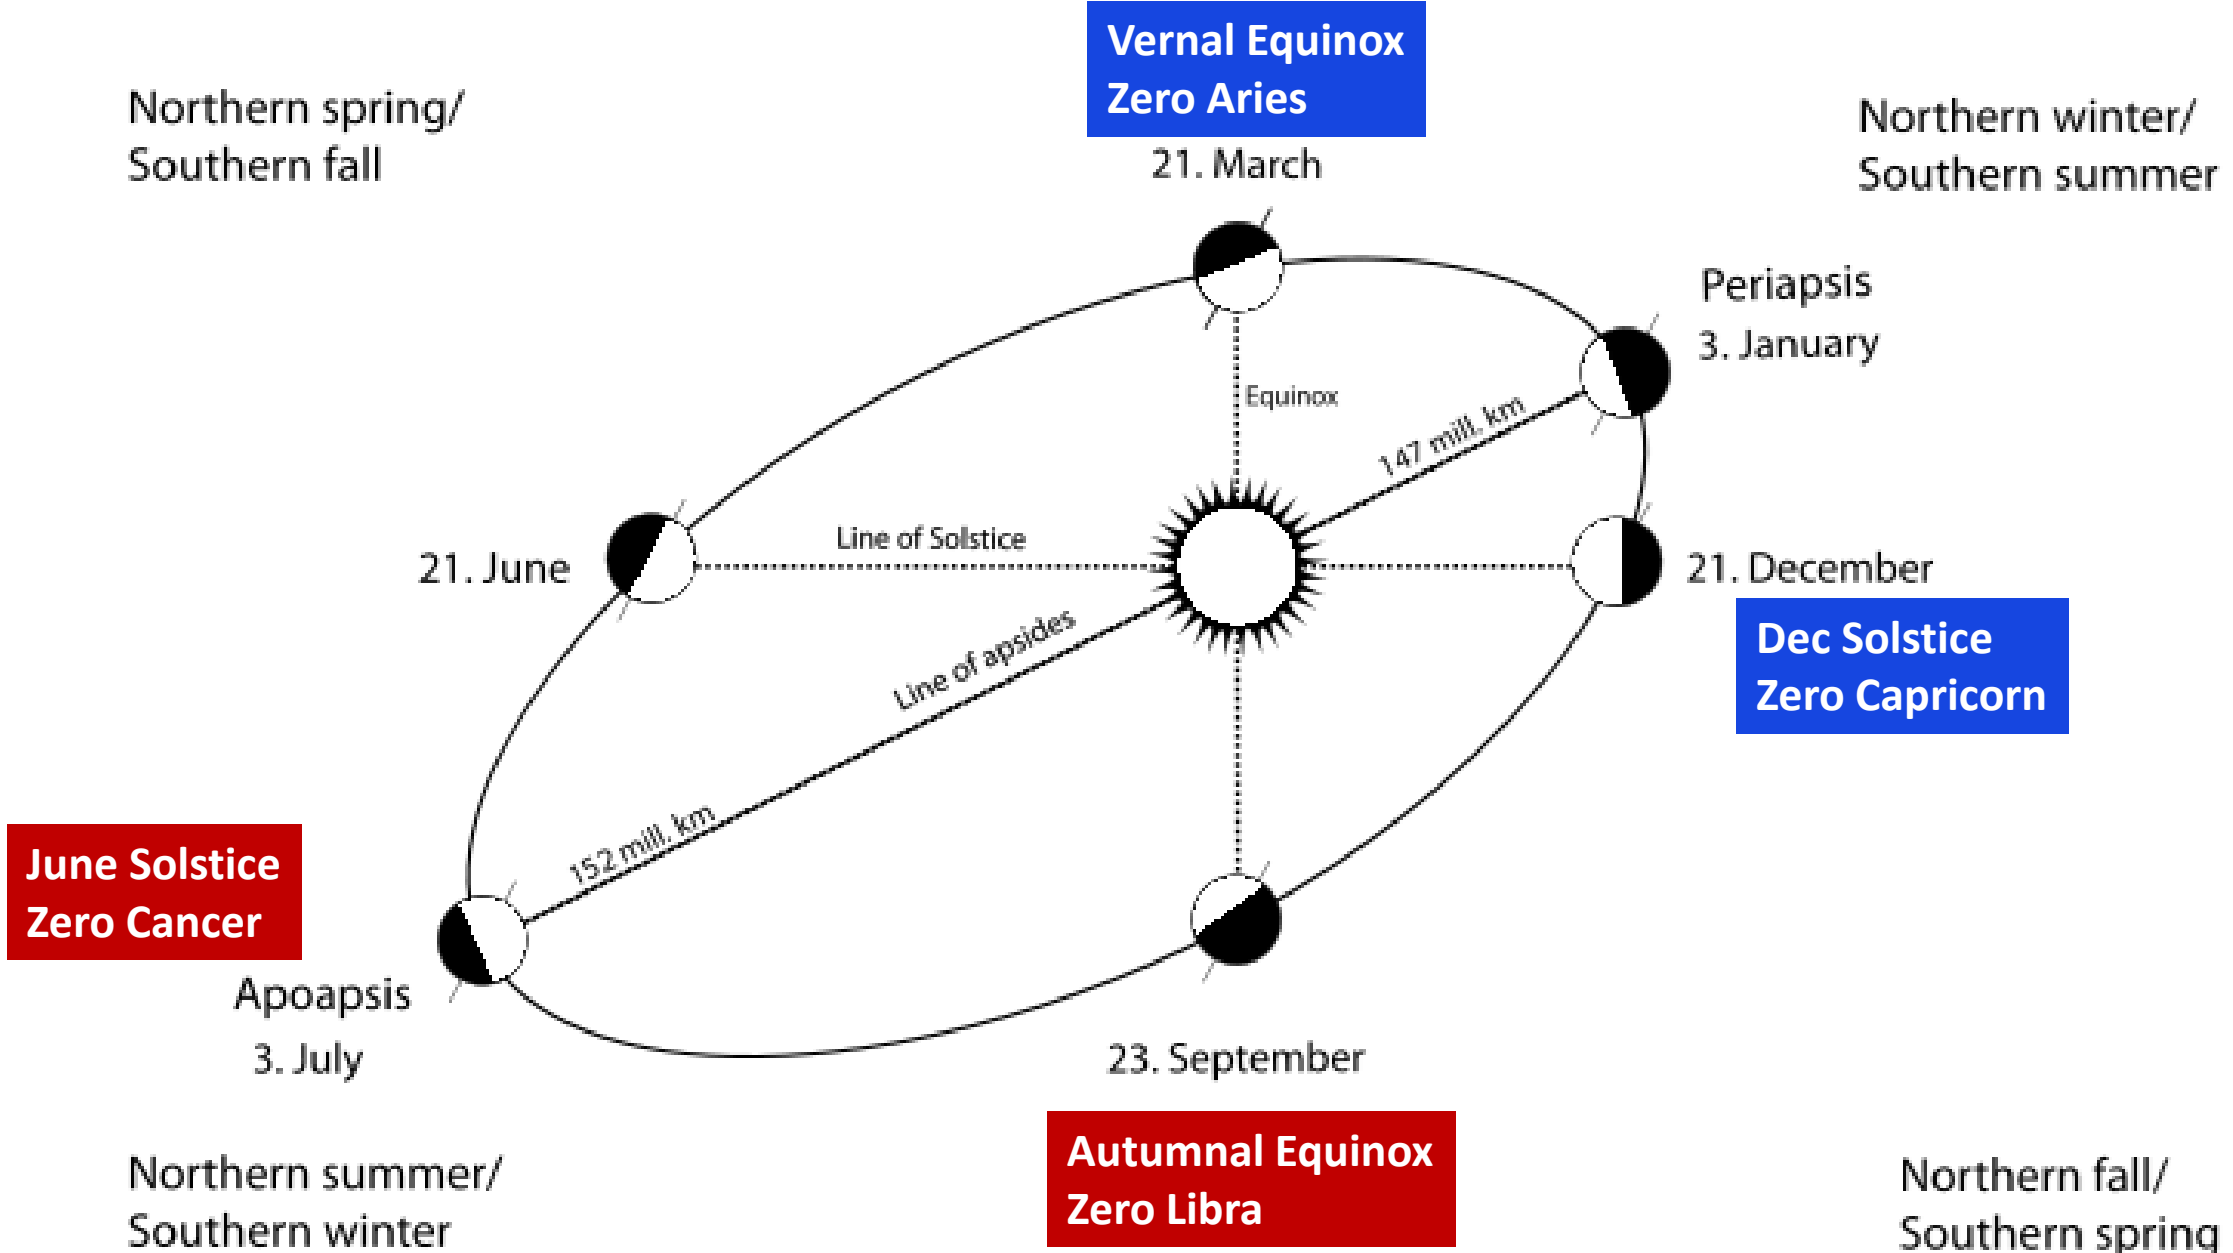

Important dates for this Lunation

June 2/3 – Mercury stations direct at 26°05' Taurus

June 4/5 – Saturn stations retrograde at 25°15' Aquarius

June 11 – Venus conjuncts Uranus at 16°52' Taurus

June 13 – Mercury enters the sign of Gemini for the second time this year.

The Sabian Symbol, **24 Sag** is “A Bluebird, a sign of good luck and happiness, is standing at the door of the house”. The keywords are, *“Calmness and rewards. Promise of happiness. Love and happiness available by acknowledging its presence. Real estate. , house boundaries. Reminders of joy. Cottages and picket fences. Waiting for invitations to enter. Omens of good luck. Front doors and back doors.”*

June Solstice

- **Solstice means Solar Standstill**
- **Astrologically, it marks the Sun ingressing into the sign of Cancer**
- **The June Solstice represents the Sun's passage north of the Earth's equator, representing Summer in the North and Winter in the South.**
- **The Earth is tilted at its maximum degree 23.4 with the northern hemisphere pointing toward the Sun**

Earth's Seasons in relation to its orbit of the Sun

June 22, 2022

Moon-Mars Conjunction Occultation (21°08' Aries)

Every month, the Moon has a conjunction with Mars. In 2022, when the Moon conjuncts Mars, there will be 3 times (June, July and December) where it fully occults Mars (obscuring the red planet completely for several minutes or more).