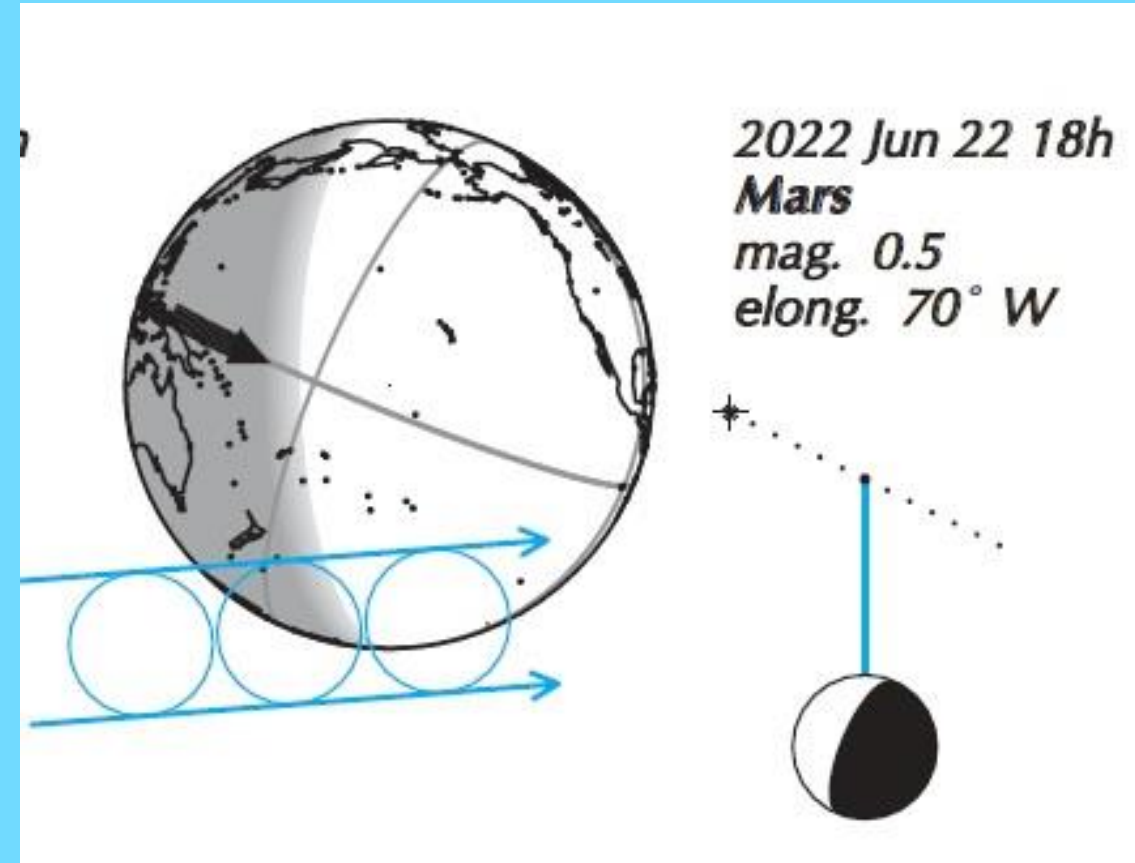

June Solstice

- **Solstice means Solar Standstill**
- **Astrologically, it marks the Sun ingressing into the sign of Cancer**
- **The June Solstice represents the Sun's passage north of the Earth's equator, representing Summer in the North and Winter in the South.**
- **The Earth is tilted at its maximum degree 23.4 with the northern hemisphere pointing toward the Sun**

Earth's Seasons in relation to its orbit of the Sun

June 22, 2022

Moon-Mars Conjunction Occultation (21°08' Aries)

Every month, the Moon has a conjunction with Mars. In 2022, when the Moon conjuncts Mars, there will be 3 times (June, July and December) where it fully occults Mars (obscuring the red planet completely for several minutes or more).

In June, this occultation is only visible to people in the extreme southern hemisphere south of New Zealand and South Pacific islands.

An occultation of Mars emphasizes the area and sign that Mars occupies at the time. The Martian Aries archetype will be especially potent during this one on June 22nd.